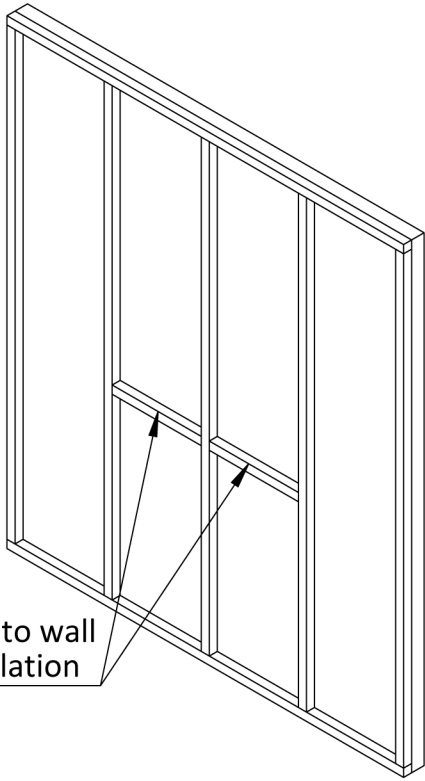

The Veno

Assembly Instructions

LUSSO
S T O N E

Components

LUSSO
S T O N E

Bolt

Amount: 3

Nut

Amount: 3

Plastic Grommet

Amount: 3

Metal Washer

Amount: 3

<1>

Add battens to wall
before installation

<2>