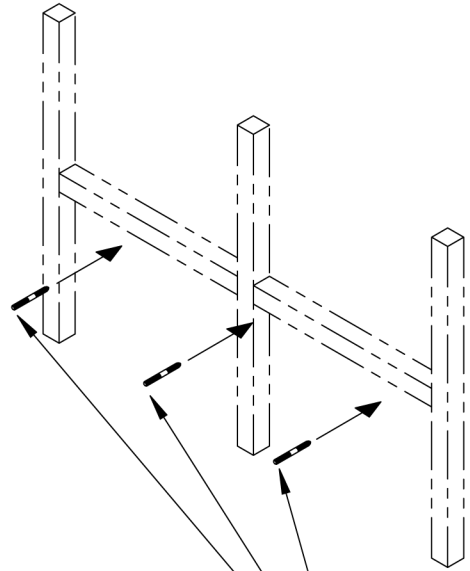

The Veno

Assembly Instructions

LUSSO
S T O N E

Components

LUSSO
S T O N E

Bolt

Amount: 3

Nut

Amount: 3

Plastic Grommet

Amount: 3

Metal Washer

Amount: 3

<1>

Add battens to wall
before installation

<2>