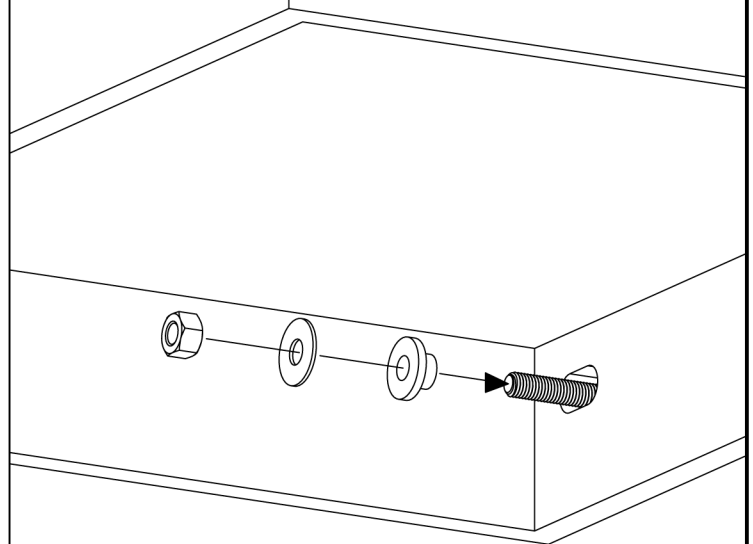

<1>

Add battens to wall
before installation

<2>

Add bolts to
plasterboard

Note: Product can be mounted on
both concrete or timber-framed walls.

<3>

<4>

LUSSO
S T O N E