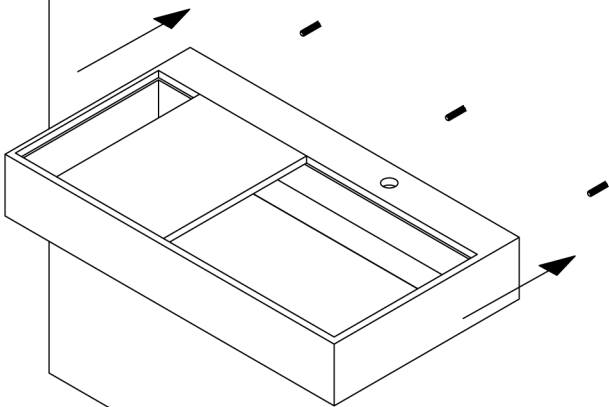

<1>

Add battens to wall
before installation

<2>

Add bolts to
plasterboard

Note: Product can be mounted on
both concrete or timber-framed walls.

<3>

<4>

LUSSO
S T O N E