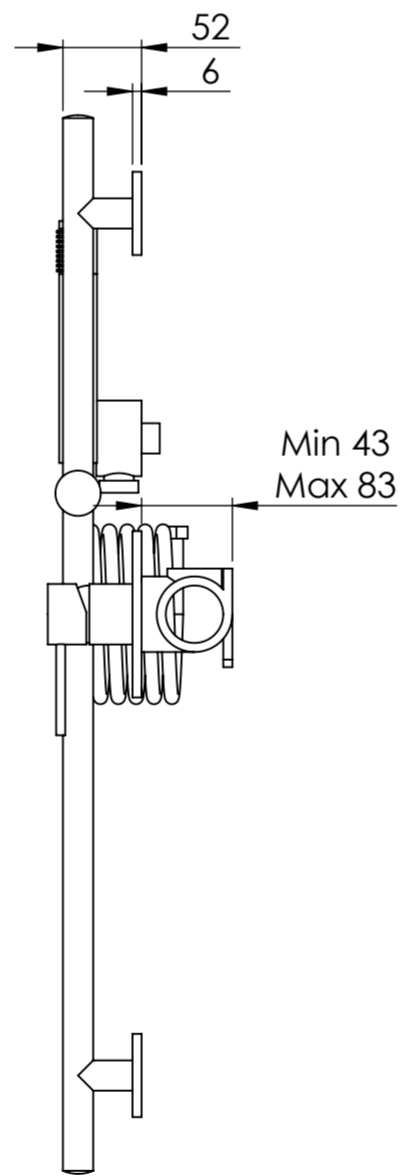

Back View

Side View

Front View

| | | |
|------------------------------|--------------|----------------|
| <p>LUSO STONE</p> | Product Name | Luxe Series |
| | Product Type | Shower & Riser |

All dimensions provided in millimeters.