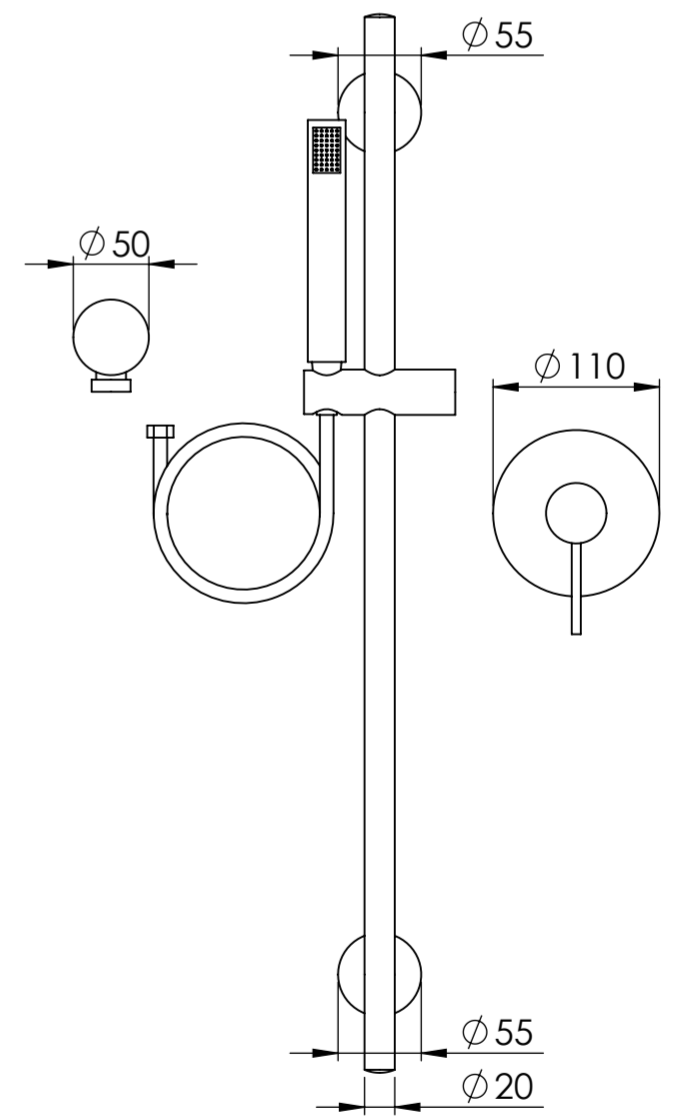

Back View

Side View

Front View

| | | |
|------------------------------|--------------|----------------|
| <p>LUSO STONE</p> | Product Name | Luxe Series |
| | Product Type | Shower & Riser |

All dimensions provided in millimeters.