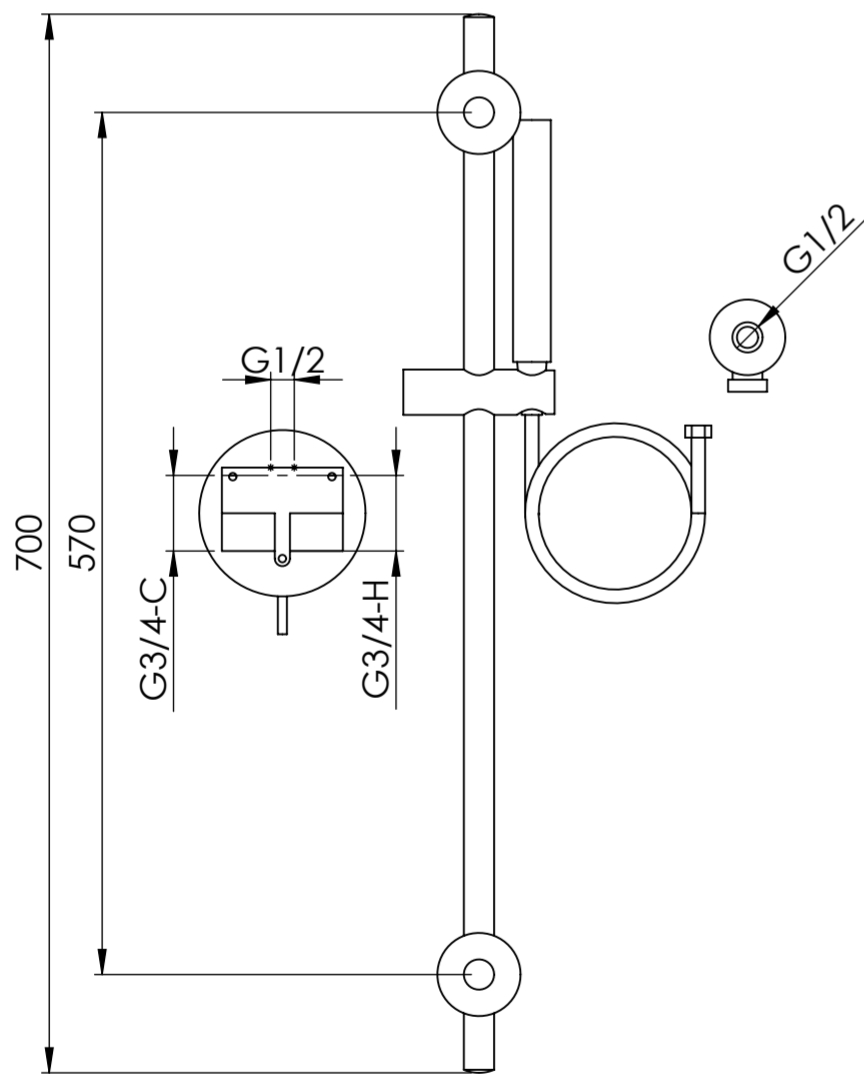

Back View

Side View

Front View

| | | |
|------------------------------|--------------|----------------|
| <p>LUSO STONE</p> | Product Name | Luxe Series |
| | Product Type | Shower & Riser |

All dimensions provided in millimeters.