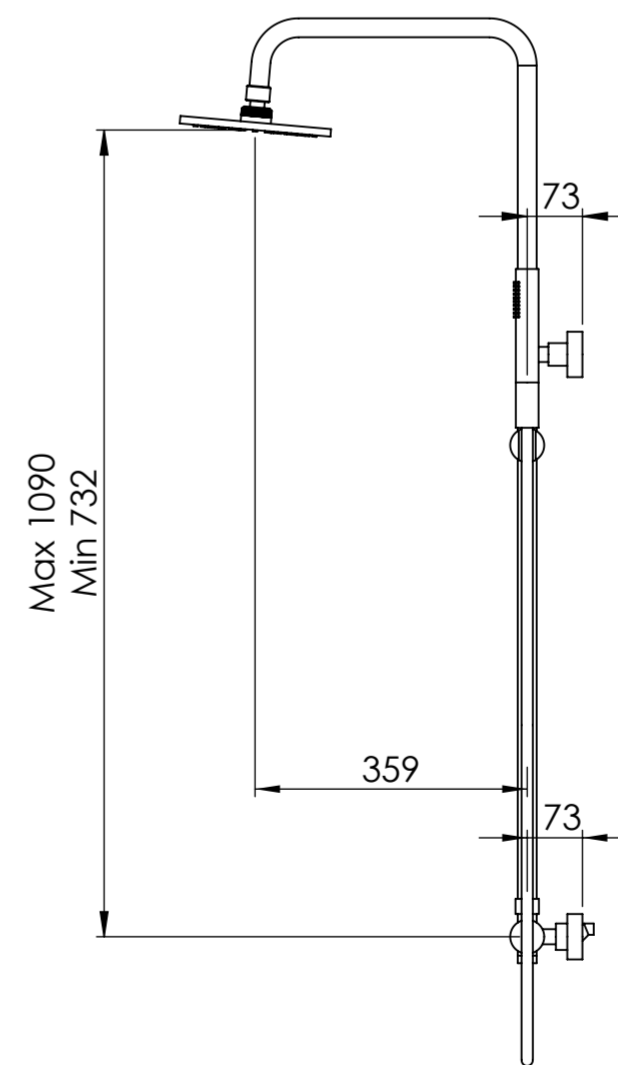

Back View

Front View

Side View

LUSO
STONE

Product Name

Elegance

Product Type

Exposed Shower

All dimensions provided in millimeters.