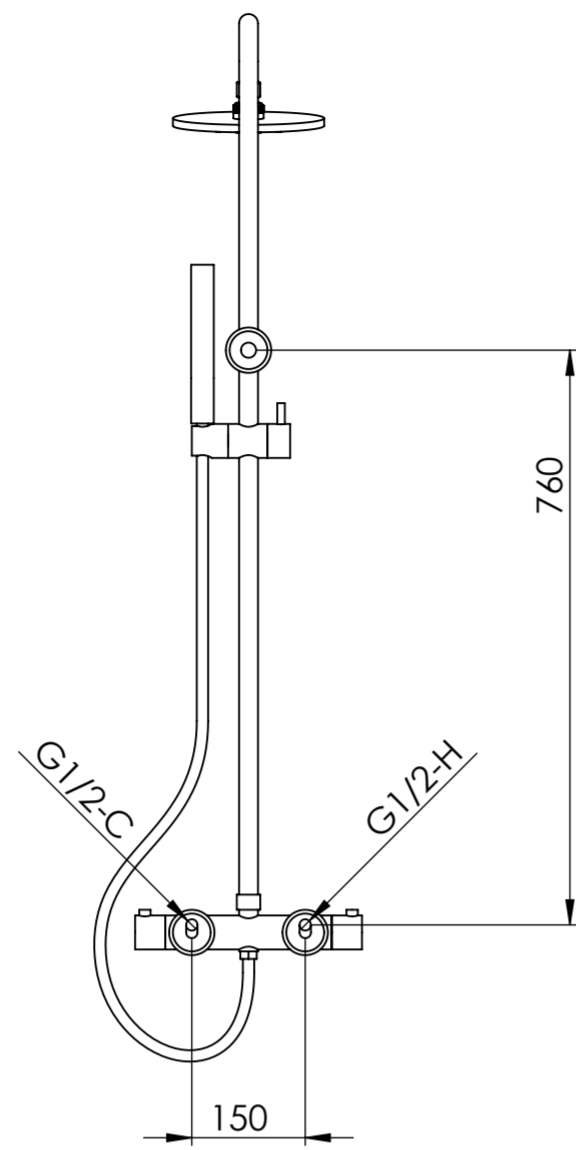

Back View

Front View

Side View

LUSO
STONE

Product Name

Elegance

Product Type

Exposed Shower

All dimensions provided in millimeters.