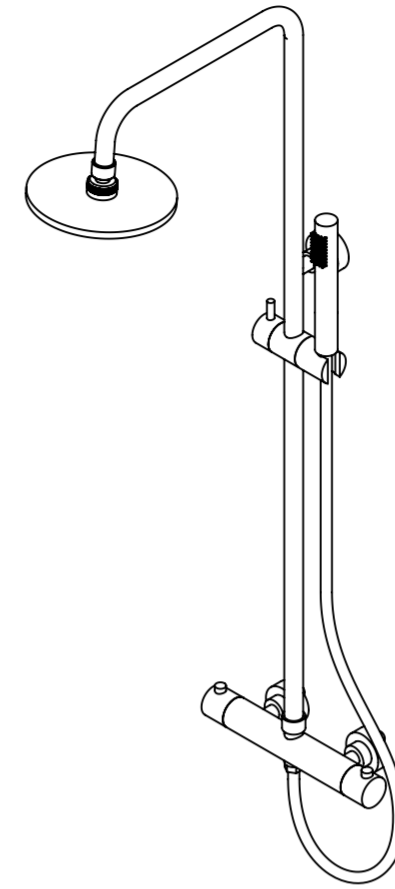

Back View

Front View

Side View

LUSO
STONE

Product Name

Elegance

Product Type

Exposed Shower

All dimensions provided in millimeters.