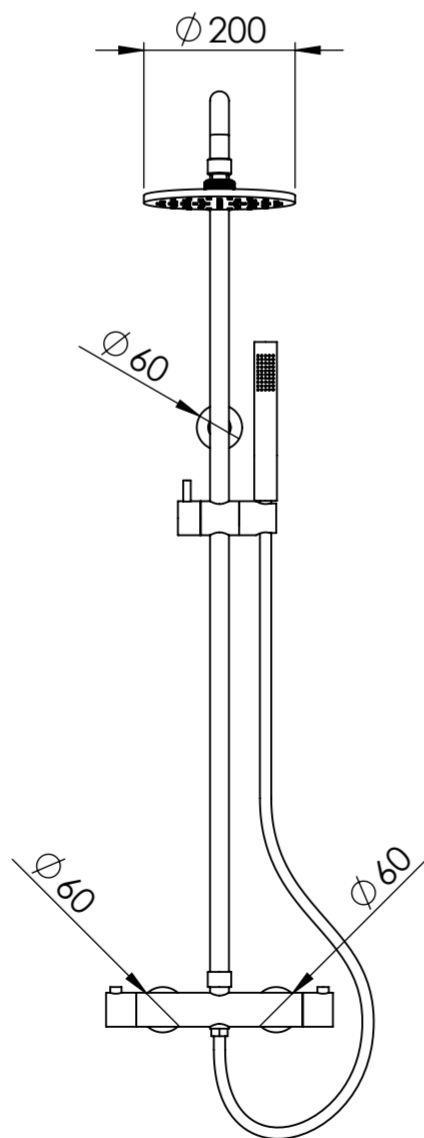

Back View

Front View

Side View

LUSO
STONE

Product Name

Elegance

Product Type

Exposed Shower

All dimensions provided in millimeters.