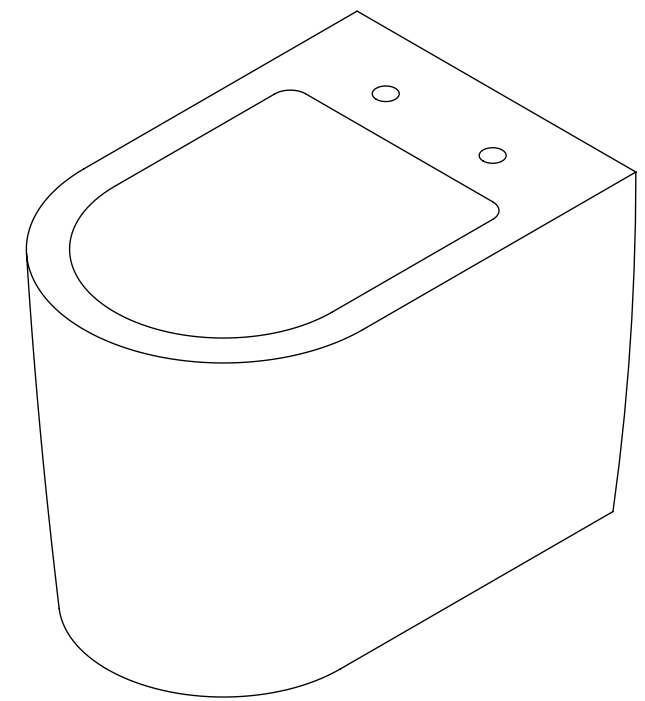

Top View

Side View - Section View

Front View

Back View

LUSSO S T O N E	Product Name	Senza
	Style	Back to wall
	Material	Ceramic
	Finish	Satin Matte

All dimensions provided in millimeters.