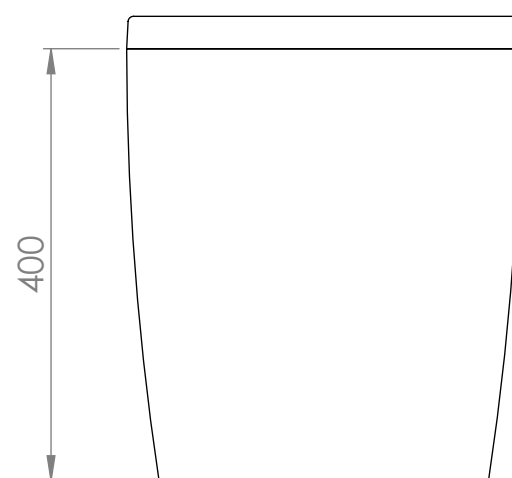

Top View

Side View - Section View

Front View

Back View

LUSSO S T O N E	Product Name	Senza
	Style	Back to wall
	Material	Ceramic
	Finish	Satin Matte

All dimensions provided in millimeters.