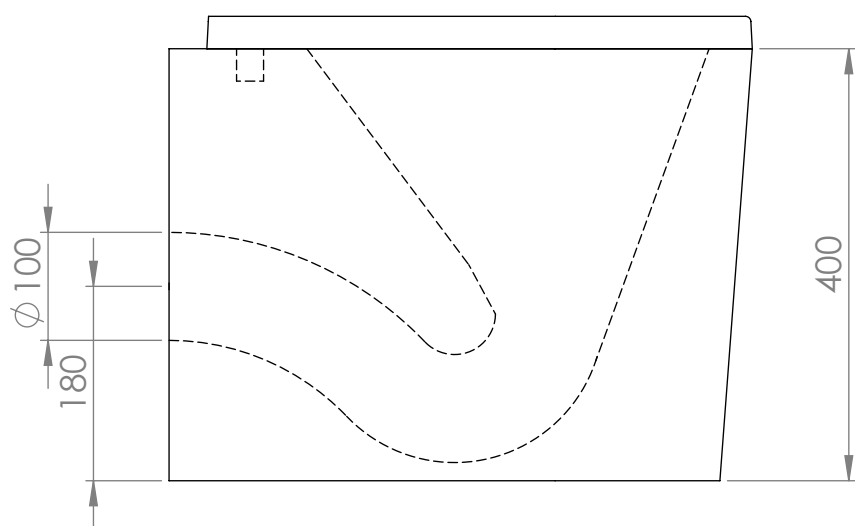

Top View

Side View - Section View

Front View

Back View

LUSSO S T O N E	Product Name	Senza
	Style	Back to wall
	Material	Ceramic
	Finish	Satin Matte

All dimensions provided in millimeters.