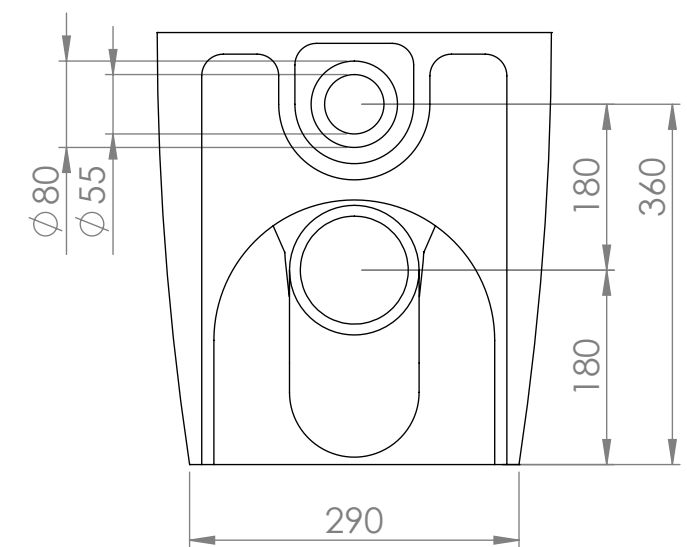

Top View

Side View - Section View

Front View

Back View

LUSSO S T O N E	Product Name	Senza
	Style	Back to wall
	Material	Ceramic
	Finish	Satin Matte

All dimensions provided in millimeters.