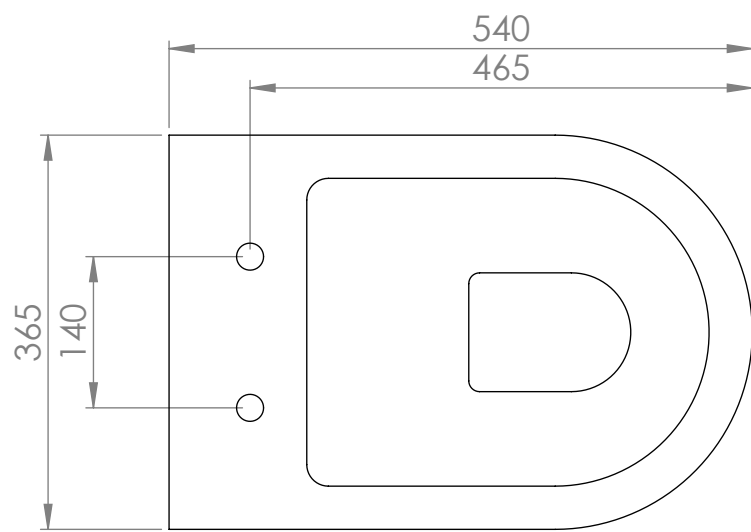

Top View

Side View - Section View

Front View

Back View

LUSSO S T O N E	Product Name	Senza
	Style	Back to wall
	Material	Ceramic
	Finish	Satin Matte

All dimensions provided in millimeters.