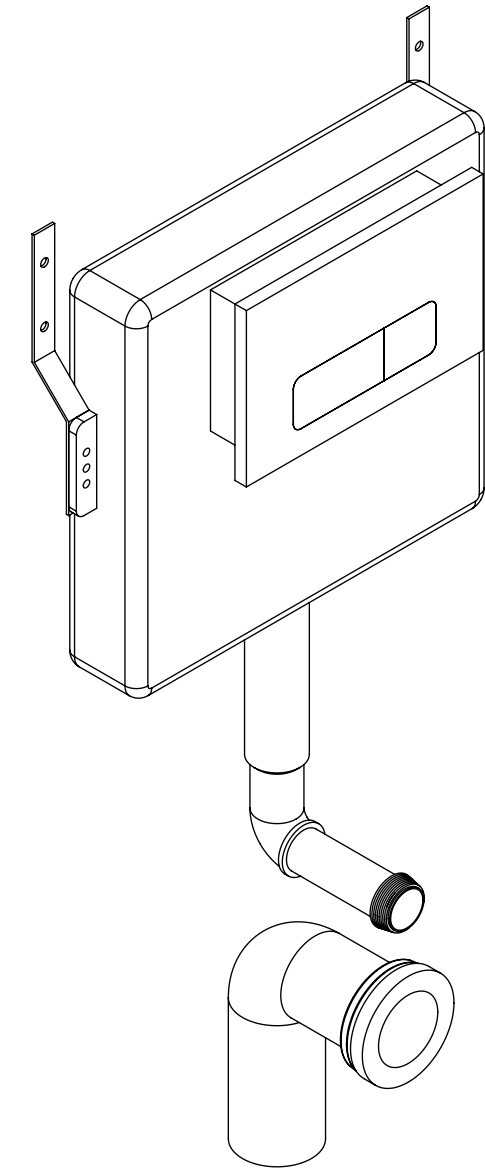

Top View

Front View

Side View

LUSO
STONE

Product Name	Senza Concealed Dual Flush Cistern With Plate
Style	Concealed / Dual Flush
Material	Insulated Plastic
Flush Plate Material	Stainless Steel

All dimensions provided in millimeters.