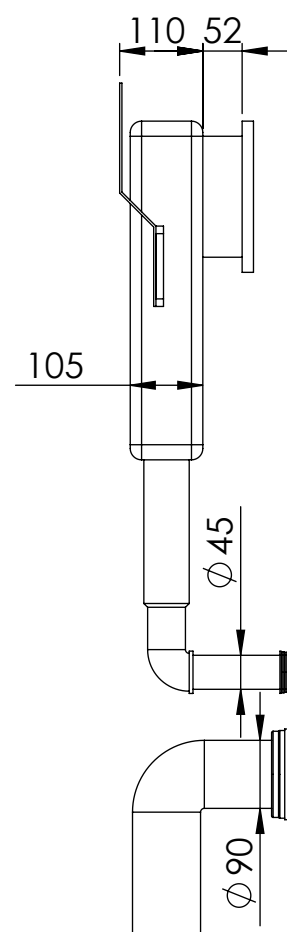

Top View

Front View

Side View

LUSO
STONE

Product Name	Senza Concealed Dual Flush Cistern With Plate
Style	Concealed / Dual Flush
Material	Insulated Plastic
Flush Plate Material	Stainless Steel

All dimensions provided in millimeters.