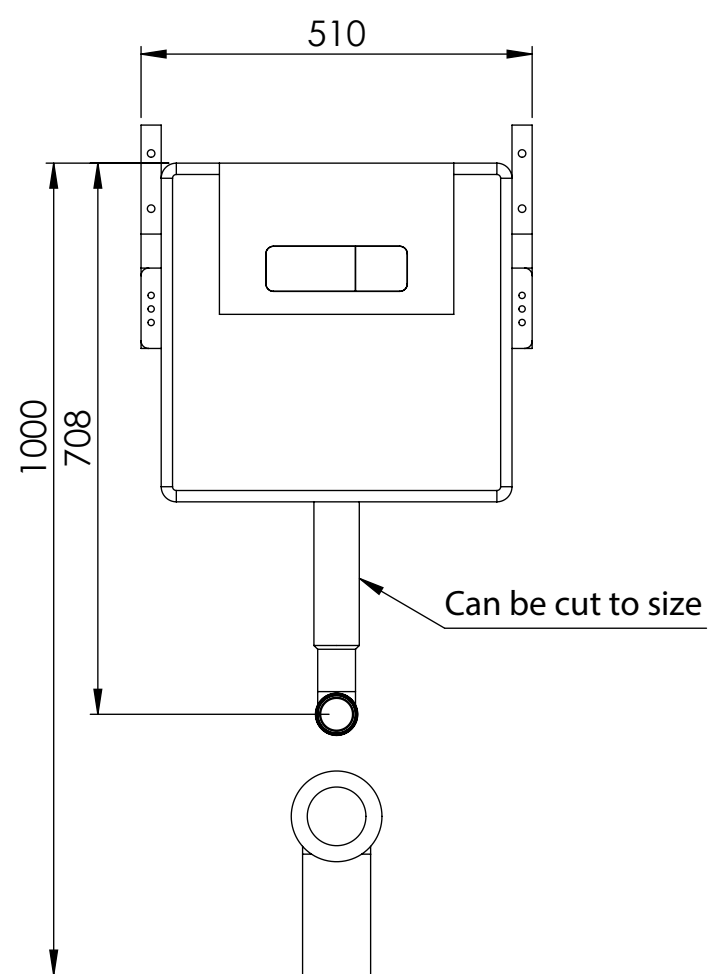

Top View

Front View

Side View

LUSO
STONE

Product Name	Senza Concealed Dual Flush Cistern With Plate
Style	Concealed / Dual Flush
Material	Insulated Plastic
Flush Plate Material	Stainless Steel

All dimensions provided in millimeters.