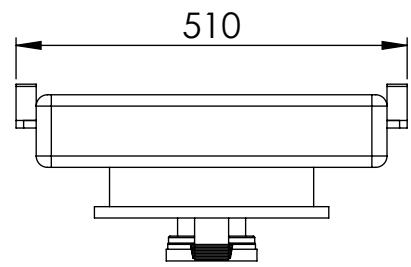

Top View

Front View

Side View

LUSO
STONE

Product Name	Senza Concealed Dual Flush Cistern With Plate
Style	Concealed / Dual Flush
Material	Insulated Plastic
Flush Plate Material	Stainless Steel

All dimensions provided in millimeters.