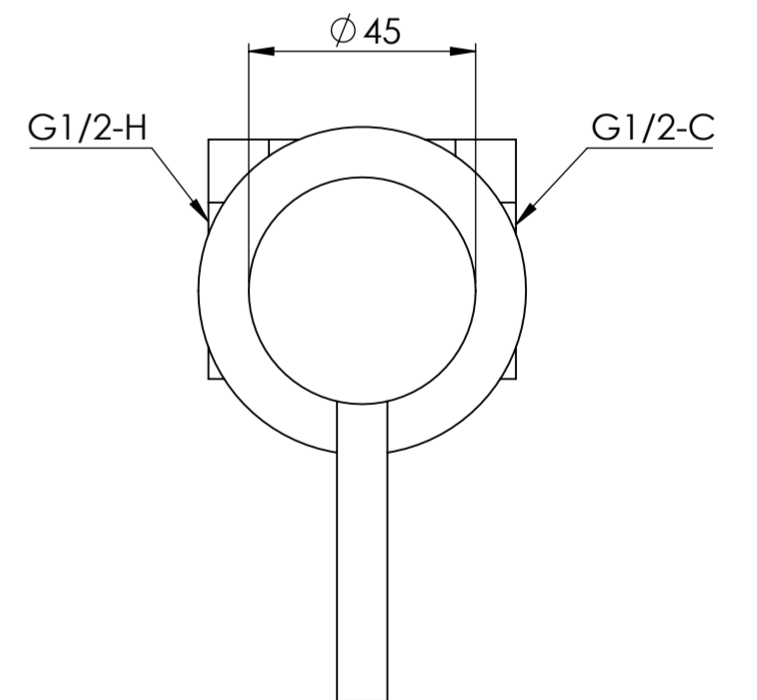

Side View

Front View

LUSSO S T O N E	Product Name	Luxe Series
	Product Type	W/M Basin Mixer Valve & Spout (100mm)

All dimensions provided in millimeters.