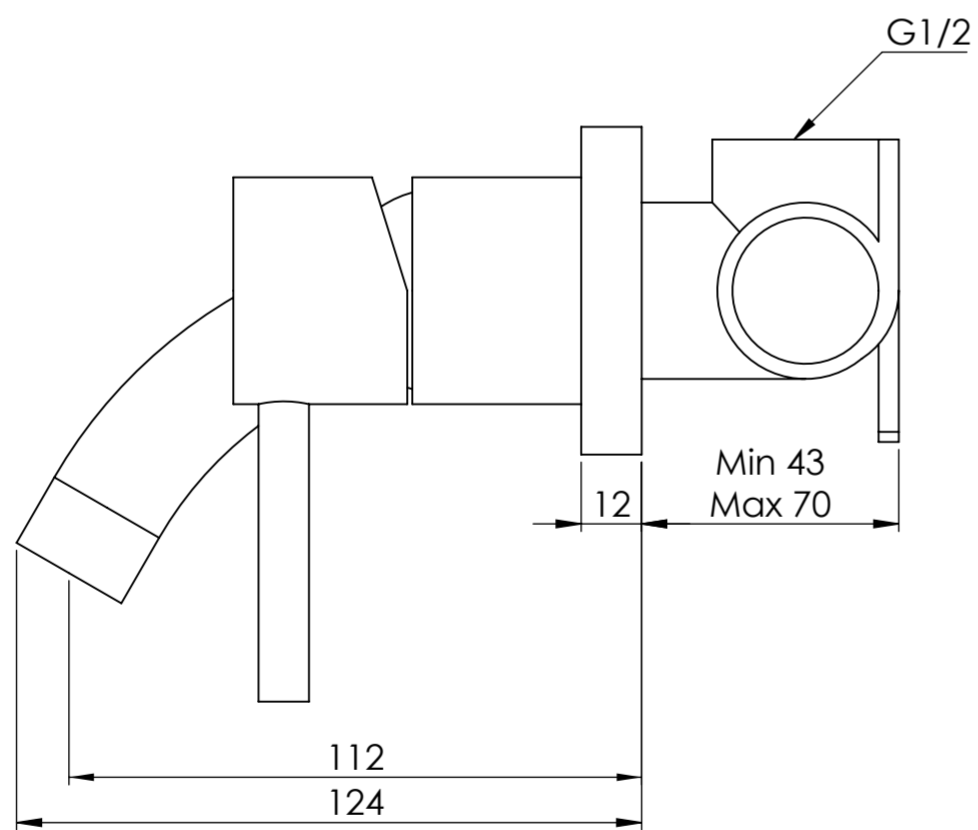

Side View

Front View

LUSSO S T O N E	Product Name	Luxe Series
	Product Type	W/M Basin Mixer Valve & Spout (100mm)

All dimensions provided in millimeters.