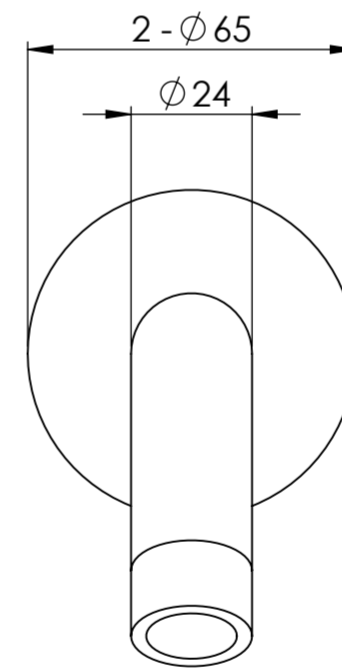

Side View

Front View

LUSSO S T O N E	Product Name	Luxe Series
	Product Type	W/M Basin Mixer Valve & Spout (100mm)

All dimensions provided in millimeters.