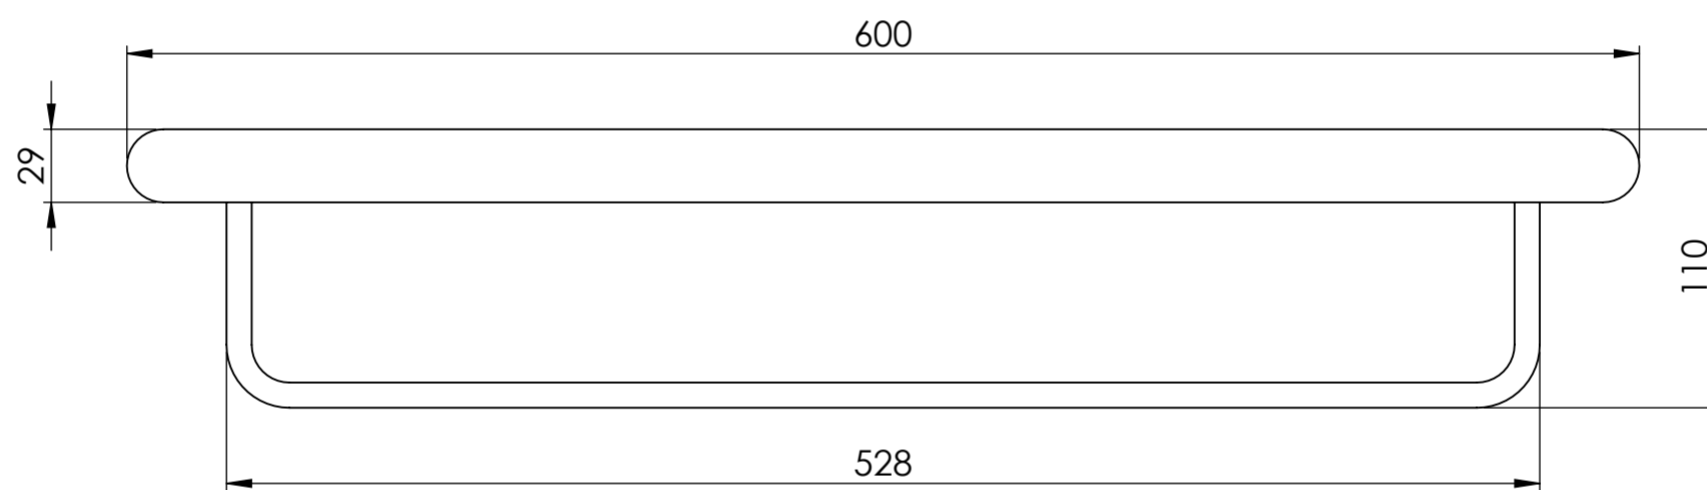

Front View

Top View

LUSO
S T O N E

Product Name

Luxe Towel Bar With Rail 600

All dimensions provided in millimeters.