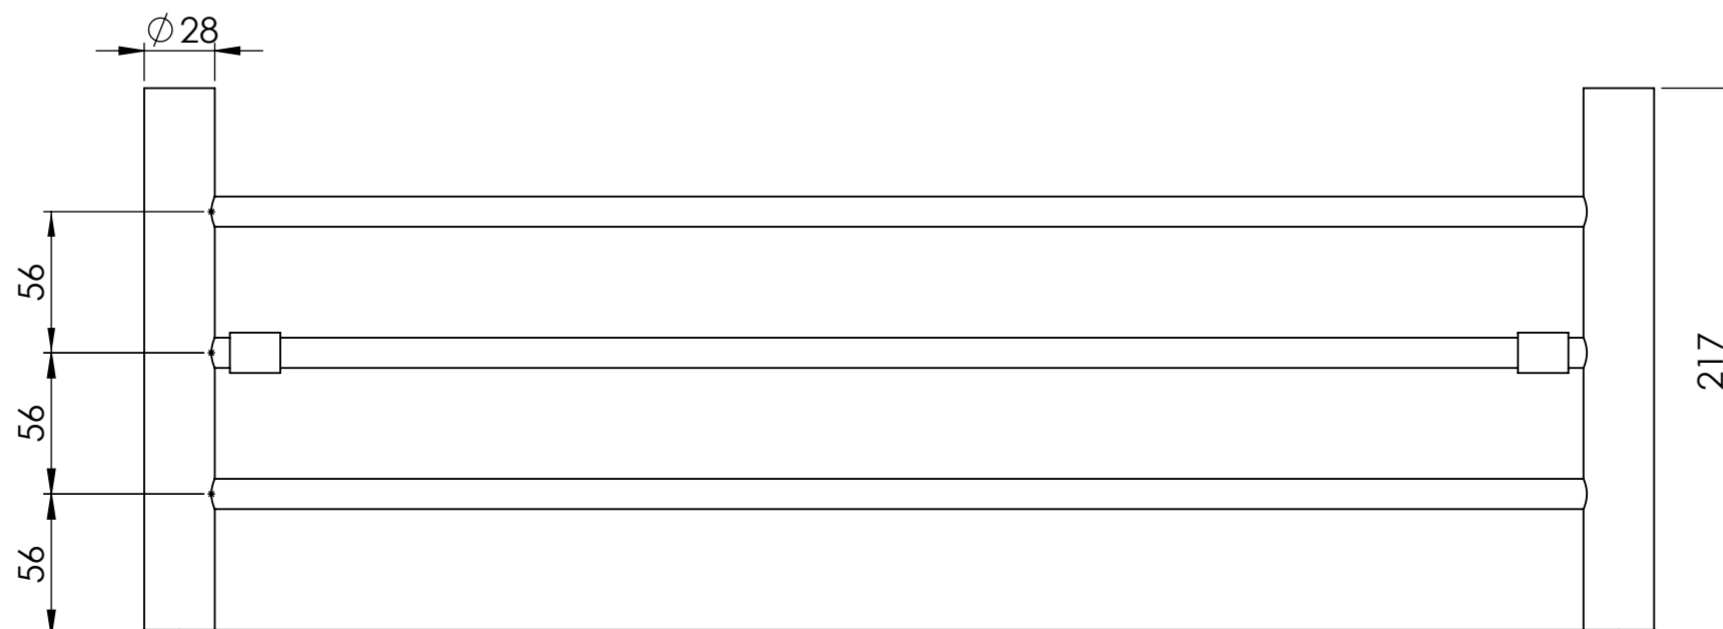

Front View

Top View

LUSO
S T O N E

Product Name

Luxe Towel Bar With Rail 600

All dimensions provided in millimeters.