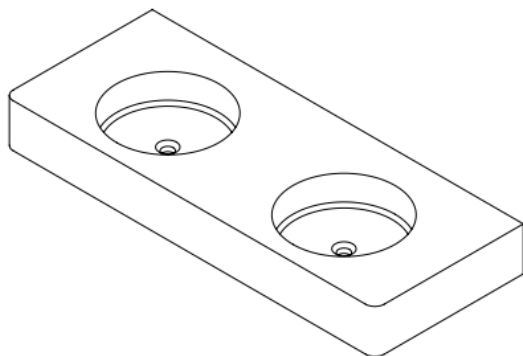

LANOSA 1200

FEATURES

BRAND:	Lusso Stone
TITLE:	Lanosa 1200
ARTICLE NUMBER:	9081
COLOUR:	White
MATERIAL:	Stone Resin
AVAILABLE FINISHES:	Matte
PRODUCT DIMENSIONS:	1200 x 400 x 100mm
NET WEIGHT:	27kg
GROSS WEIGHT (Including packaging):	29kg
INSTALLATION:	Wall Hung

FURTHER DETAILS & DIMENSIONS CAN BE FOUND AT WWW.LUSSOSTONE.COM IN THE FEATURE SECTION AND DOWNLOADS TAB OF EACH PRODUCT PAGE.