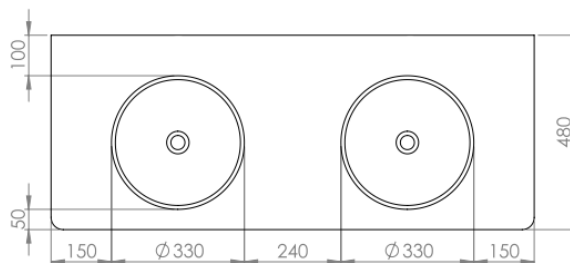

LANOSA 1200

FEATURES

BRAND:	Lusso Stone
TITLE:	Lanosa 1200
ARTICLE NUMBER:	9081
COLOUR:	White
MATERIAL:	Stone Resin
AVAILABLE FINISHES:	Matte
PRODUCT DIMENSIONS:	1200 x 400 x 100mm
NET WEIGHT:	27kg
GROSS WEIGHT (Including packaging):	29kg
INSTALLATION:	Wall Hung

FURTHER DETAILS & DIMENSIONS CAN BE FOUND AT WWW.LUSSOSTONE.COM IN THE FEATURE SECTION AND DOWNLOADS TAB OF EACH PRODUCT PAGE.