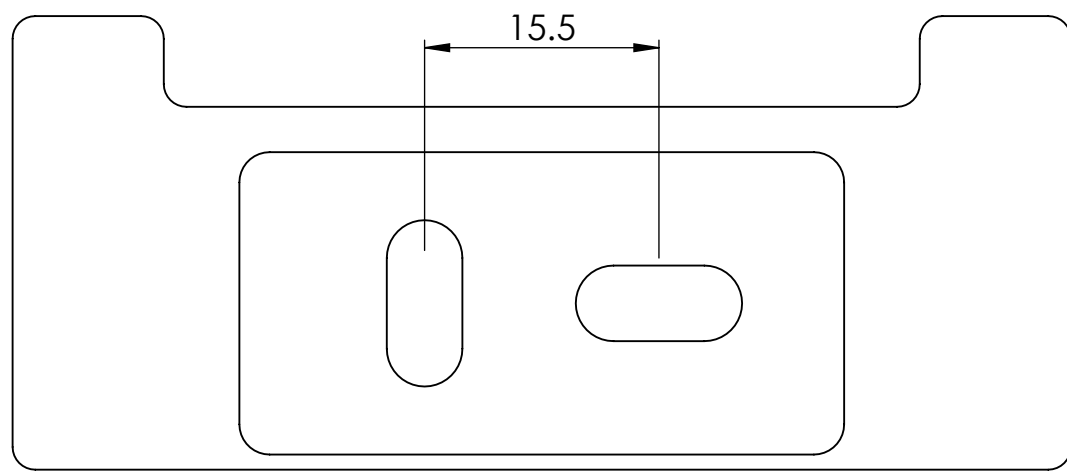

Back View

Top View

Side View

<b>LUSO</b> STONE	Product Name	Mia Series
	Product Type	Towel Hook

*All dimensions provided in millimeters.*