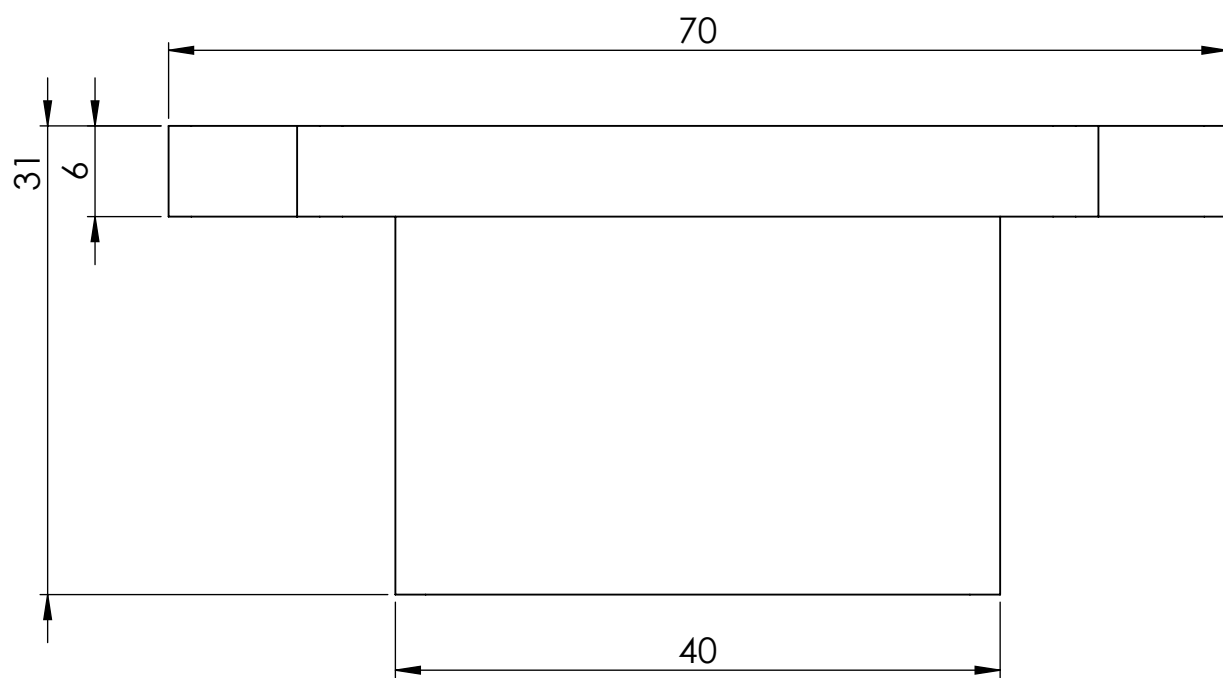

Back View

Top View

Side View

<b>LUSO</b> STONE	Product Name	Mia Series
	Product Type	Towel Hook

*All dimensions provided in millimeters.*