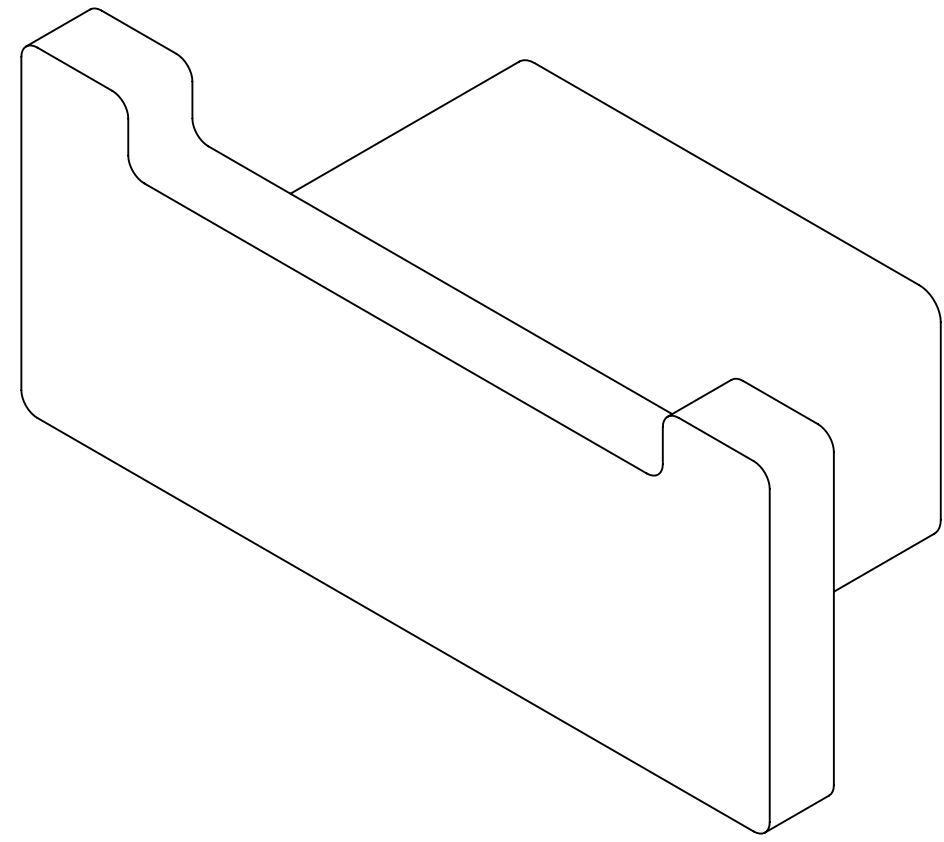

Back View

Top View

Side View

<b>LUSO</b> STONE	Product Name	Mia Series
	Product Type	Towel Hook

*All dimensions provided in millimeters.*