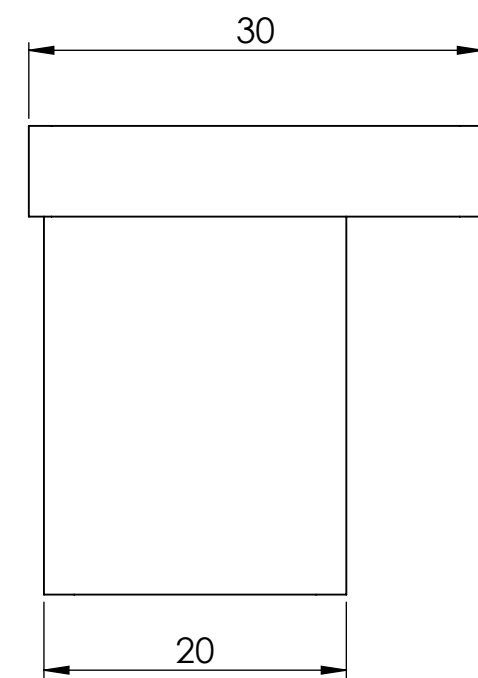

Back View

Top View

Side View

<b>LUSO</b> STONE	Product Name	Mia Series
	Product Type	Towel Hook

*All dimensions provided in millimeters.*