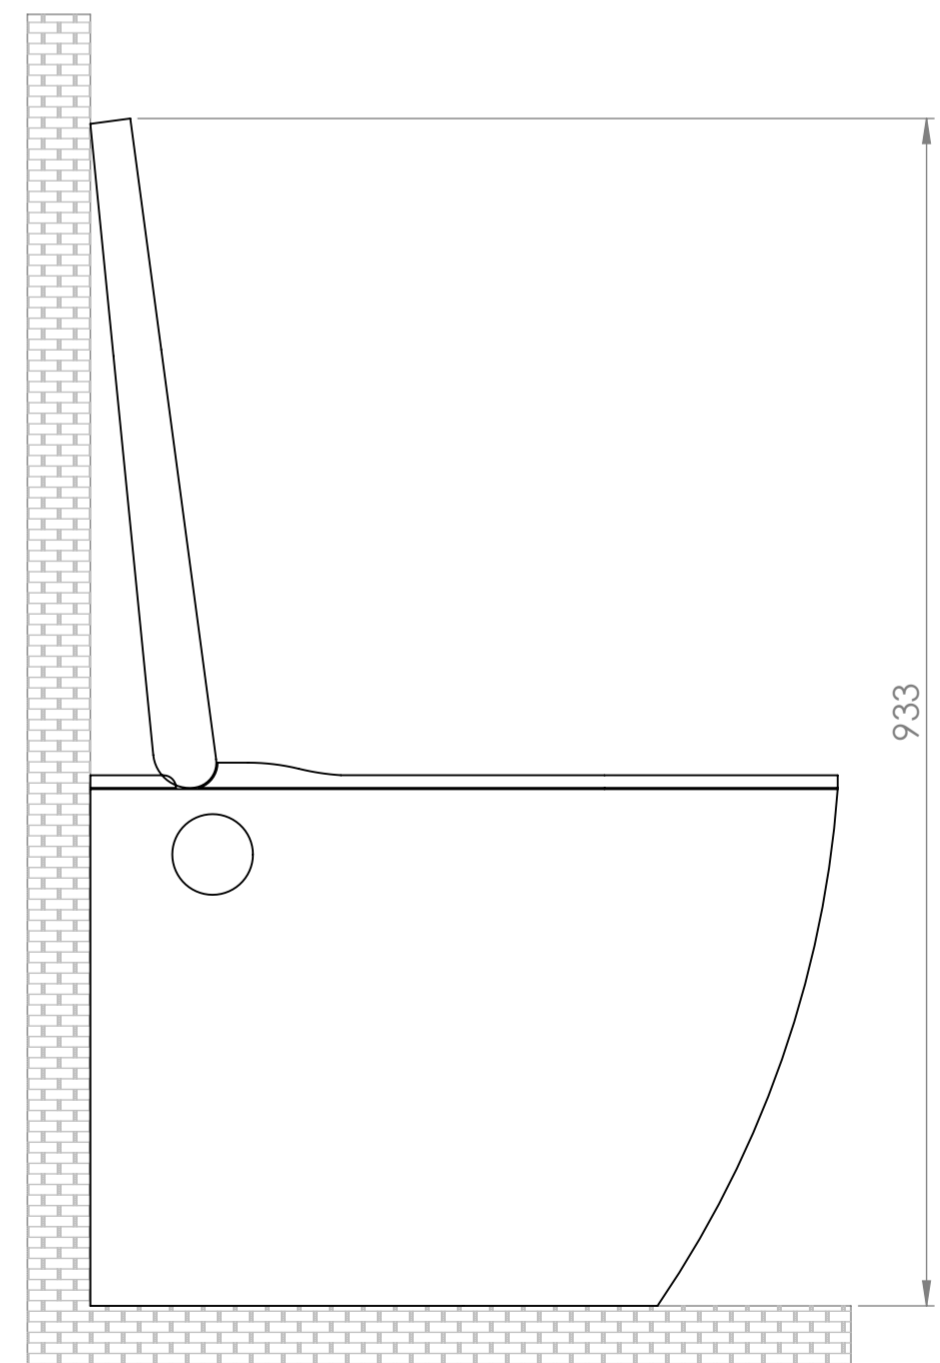

Side View

Back View

Top View

Side View

<b>LUSO</b> S T O N E	Product Name	Intellismart
	Model	Back to wall

All dimensions provided in millimeters.