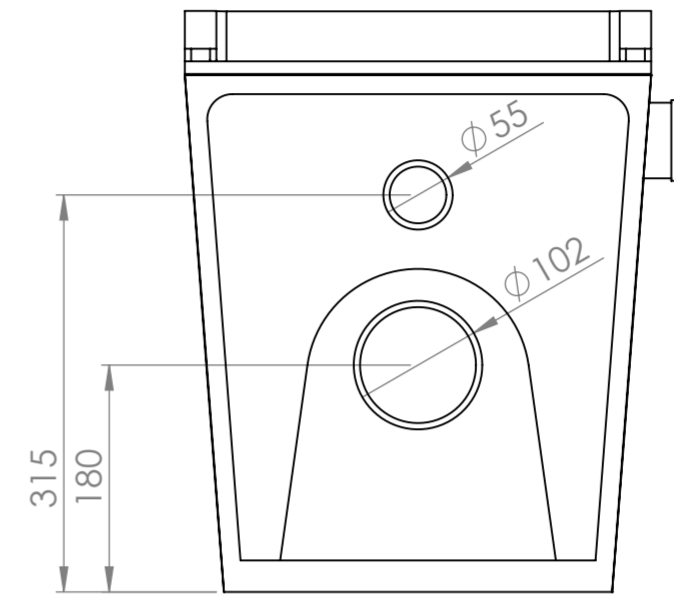

Side View

Back View

Top View

Side View

<b>LUSO</b> S T O N E	Product Name	Intellismart
	Model	Back to wall

All dimensions provided in millimeters.