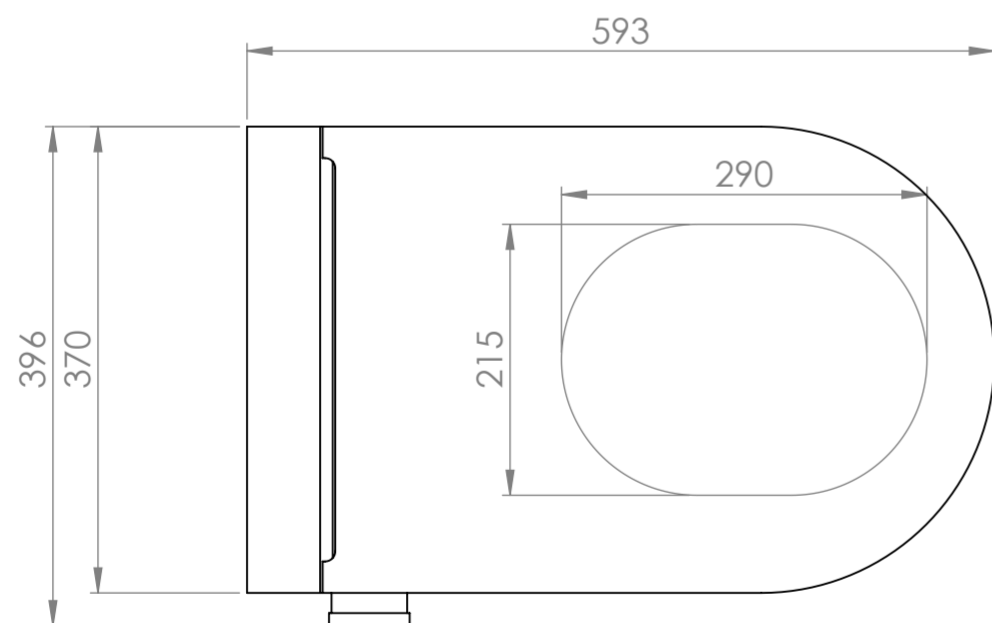

Side View

Back View

Top View

Side View

<b>LUSO</b> S T O N E	Product Name	Intellismart
	Model	Back to wall

All dimensions provided in millimeters.