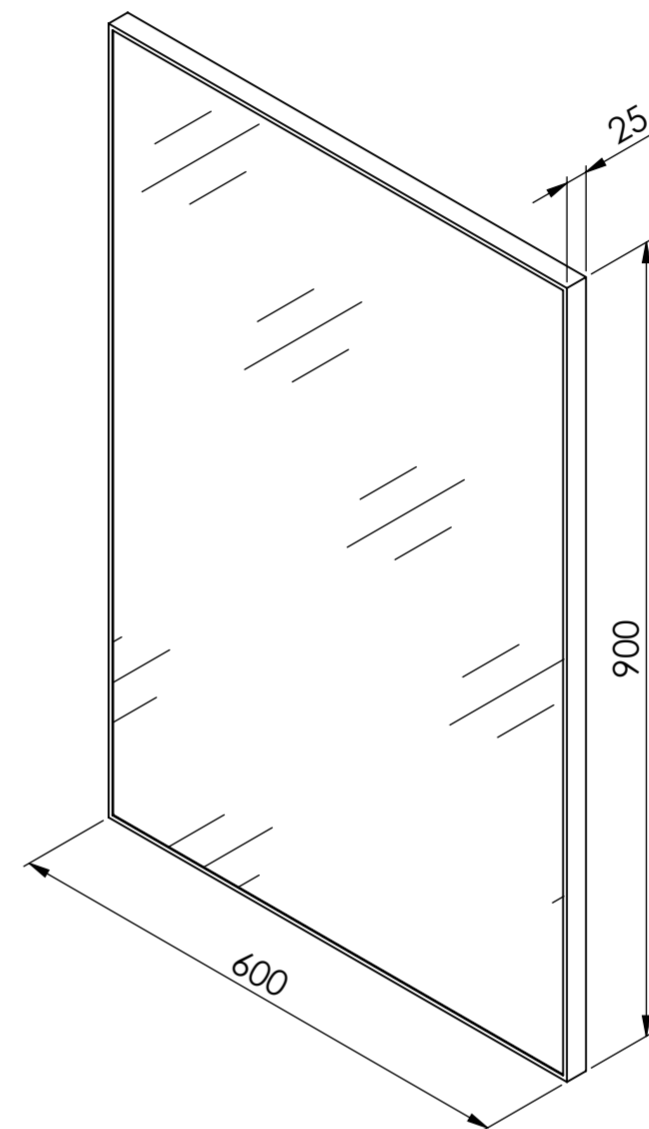

Front View

Can be mounted
vertically or horizontally

PIETRA

Product Name	Luxe 600
Finish	Matte Black
Size, mm	600 x 900 x 25

All dimensions provided in millimeters.