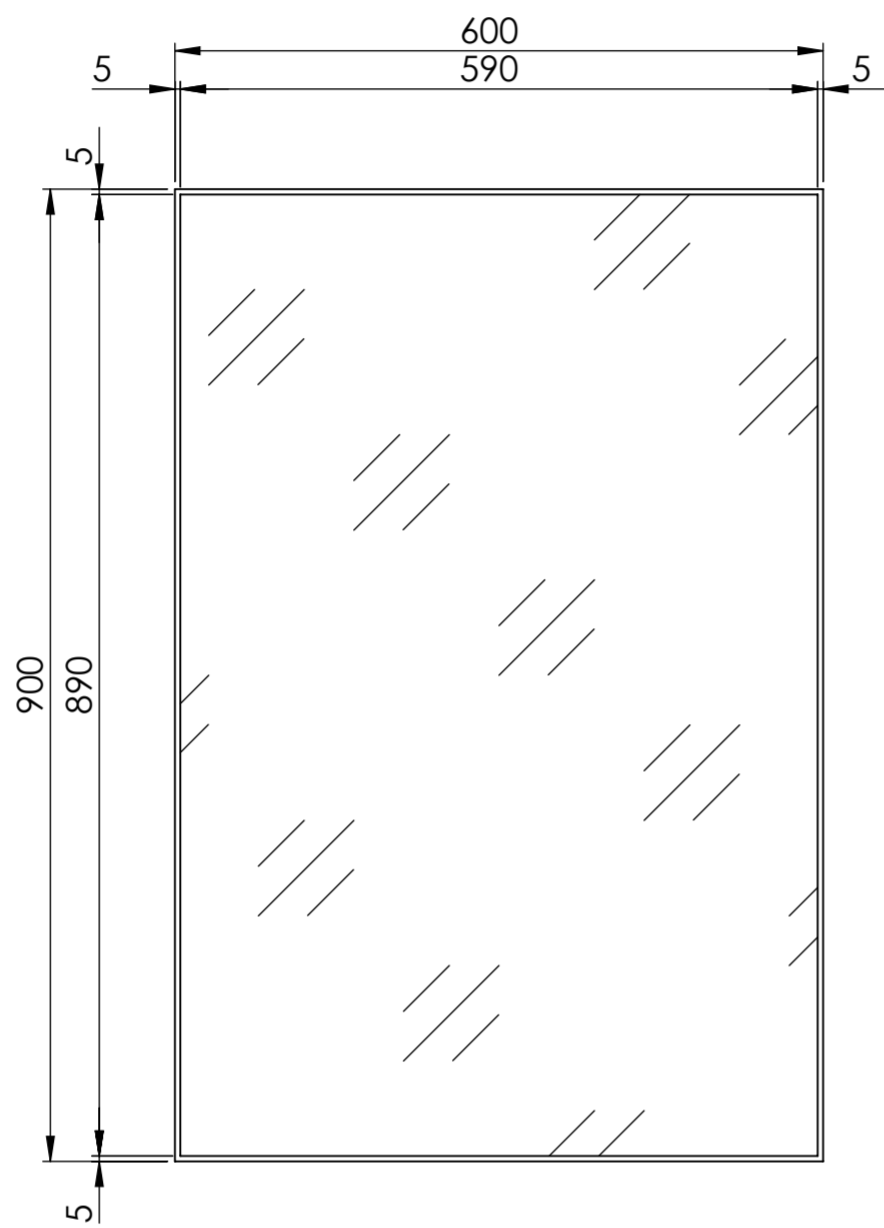

Front View

Can be mounted
vertically or horizontally

PIETRA

Product Name	Luxe 600
Finish	Matte Black
Size, mm	600 x 900 x 25

All dimensions provided in millimeters.