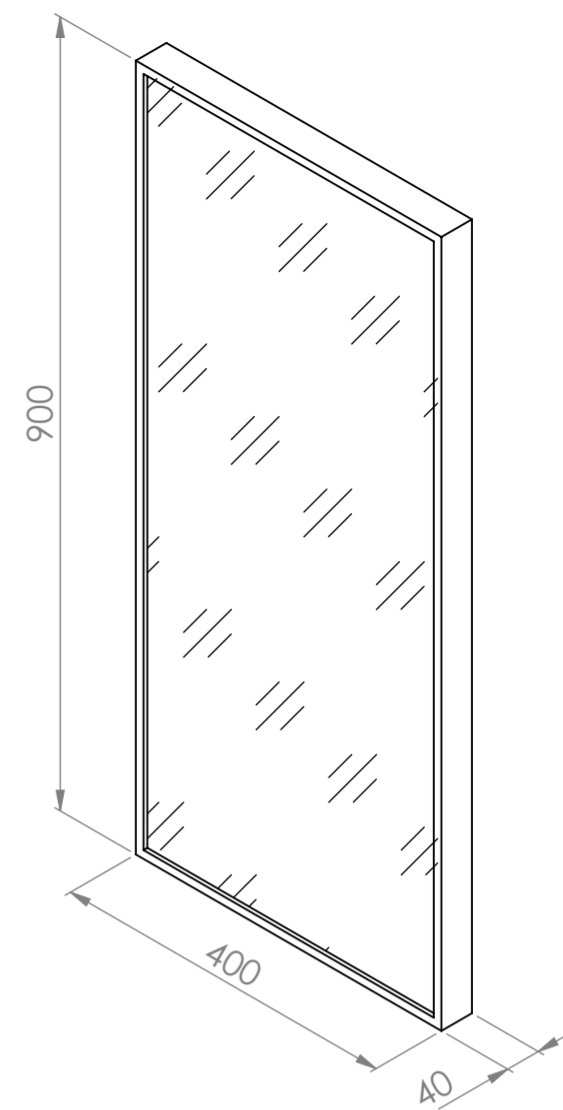

Top View

Front View

Back View

Can be mounted vertically or horizontally

**LUSO**  
STONE

|              |                |
|--------------|----------------|
| Product Name | Moode 400      |
| Finish       | Brushed Gold   |
| Size, mm     | 900 x 400 x 40 |

All dimensions provided in millimeters.