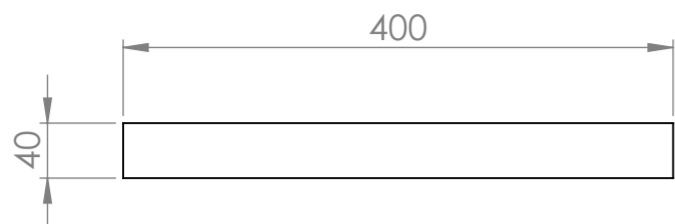

Top View

Front View

Back View

Can be mounted vertically or horizontally

**LUSO**  
STONE

|              |                |
|--------------|----------------|
| Product Name | Moode 400      |
| Finish       | Brushed Gold   |
| Size, mm     | 900 x 400 x 40 |

All dimensions provided in millimeters.