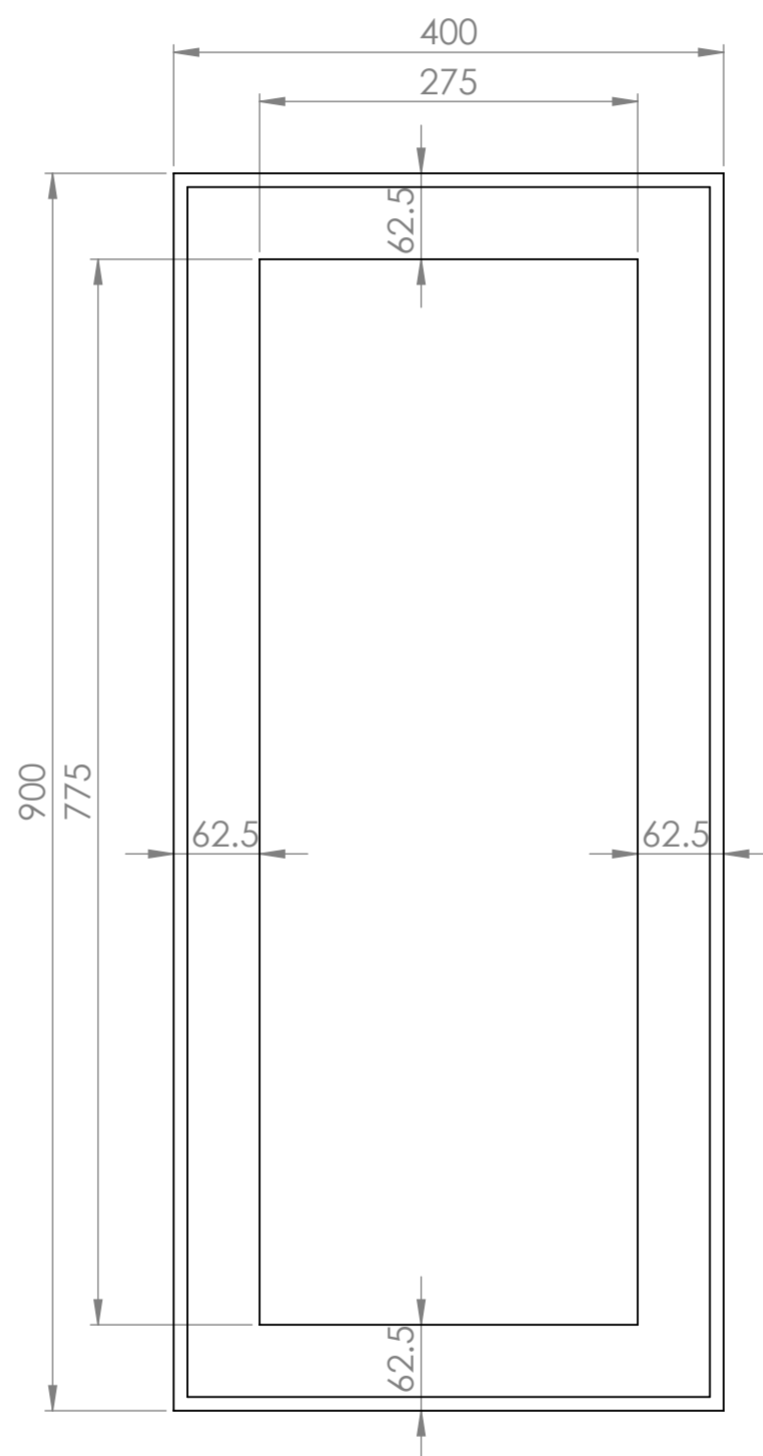

Top View

Front View

Back View

Can be mounted vertically or horizontally

**LUSO**  
STONE

|              |                |
|--------------|----------------|
| Product Name | Moode 400      |
| Finish       | Brushed Gold   |
| Size, mm     | 900 x 400 x 40 |

All dimensions provided in millimeters.