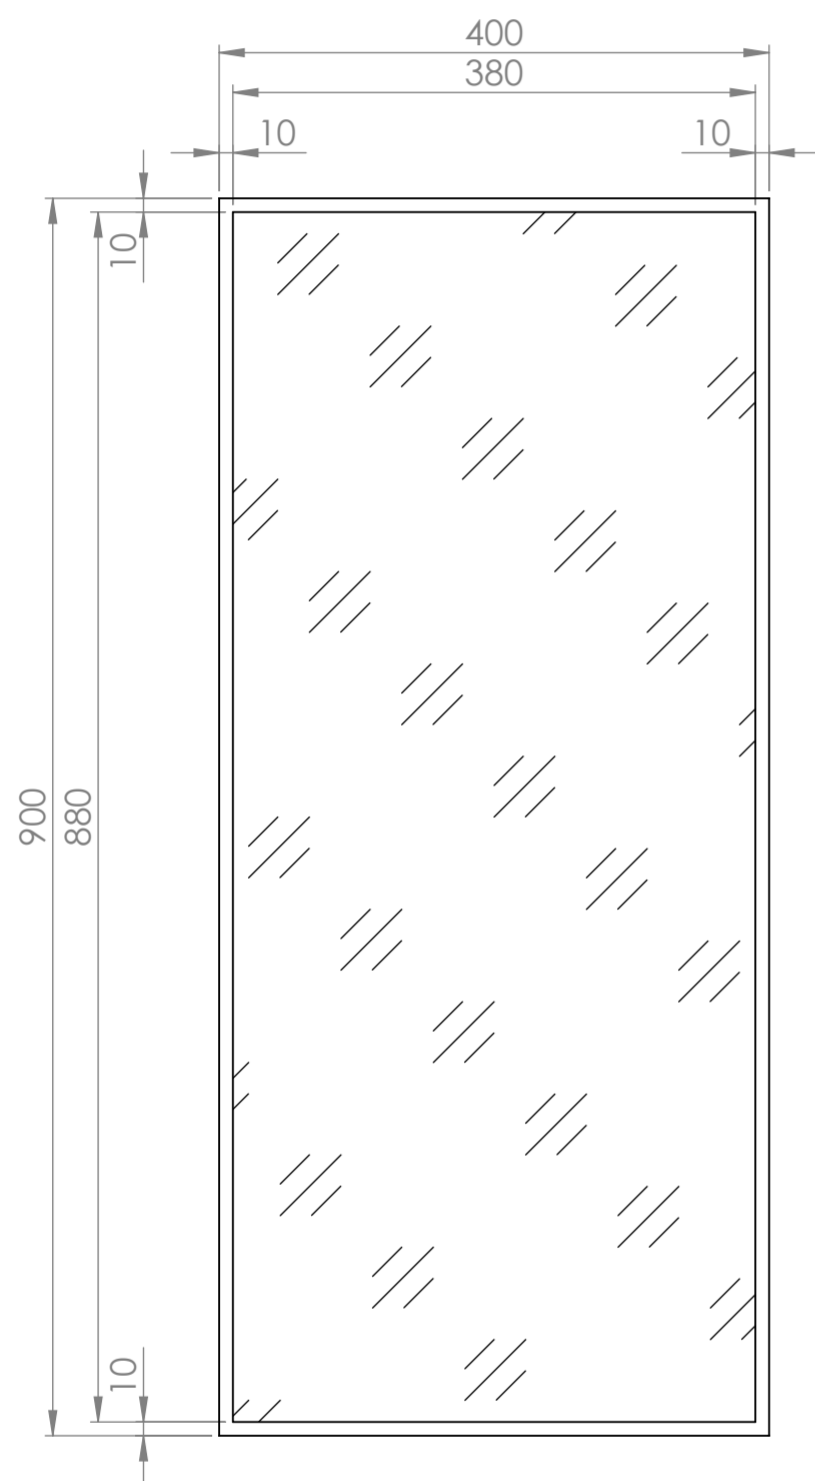

Top View

Front View

Back View

Can be mounted vertically or horizontally

**LUSO**  
STONE

|              |                |
|--------------|----------------|
| Product Name | Moode 400      |
| Finish       | Brushed Gold   |
| Size, mm     | 900 x 400 x 40 |

All dimensions provided in millimeters.