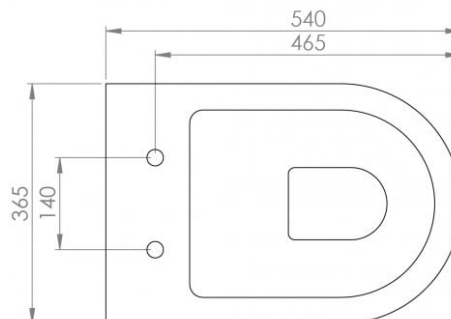

SENZA BACK TO WALL TOILET

FEATURES

BRAND:	Lusso Stone
TITLE:	Senza Back to Wall Toilet
ARTICLE NUMBER:	WT803
COLOUR:	White
MATERIAL:	Ceramic
AVAILABLE FINISHES:	Satin Matte
PRODUCT DIMENSIONS:	535 x 365 x 310mm
FLUSH:	Rimless Hygienic System
SEAT:	Quick Release Soft Close Seat

FURTHER DETAILS & DIMENSIONS CAN BE FOUND AT WWW.LUSSOSTONE.COM IN THE FEATURE SECTION AND DOWNLOADS TAB OF EACH PRODUCT PAGE.