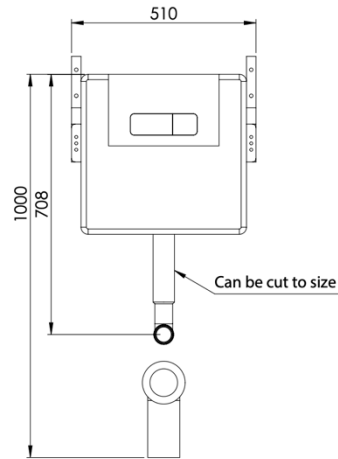

CONCEALED CISTERN

FEATURES

BRAND:	Lusso Stone
TITLE:	Concealed Cistern
ARTICLE NUMBER:	WT601
COLOUR:	White
MATERIAL:	Cistern: Insulated Plastic
FLUSH PLATE MATERIAL:	Stainless Steel
PRODUCT DIMENSIONS:	708 x 105 x 510mm
VOLUME:	3 6 Litres

FURTHER DETAILS & DIMENSIONS CAN BE FOUND AT WWW.LUSSOSTONE.COM IN THE FEATURE SECTION AND DOWNLOADS TAB OF EACH PRODUCT PAGE.