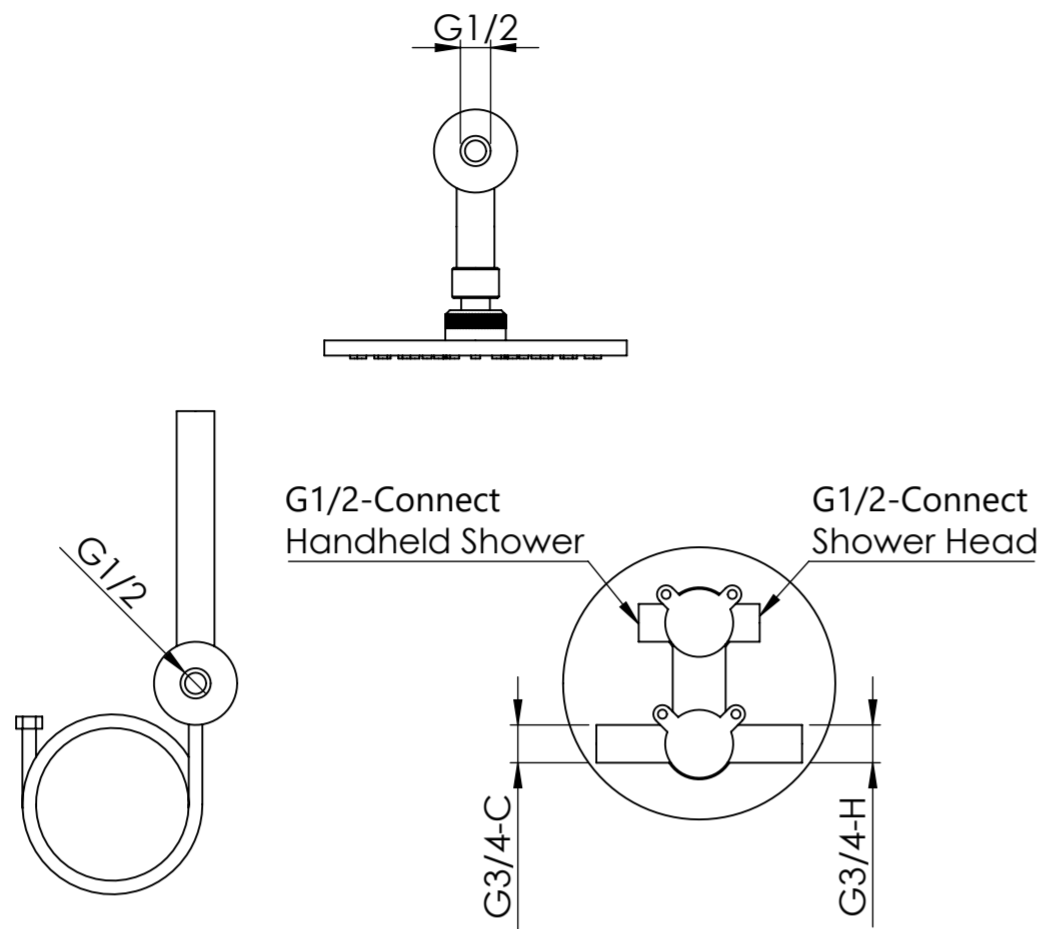

### Back View

### Front View

### Side View

<b>LUSSO</b> S T O N E	Product Name	Luxe Series
	Product Type	Shower Set

All dimensions provided in millimeters.