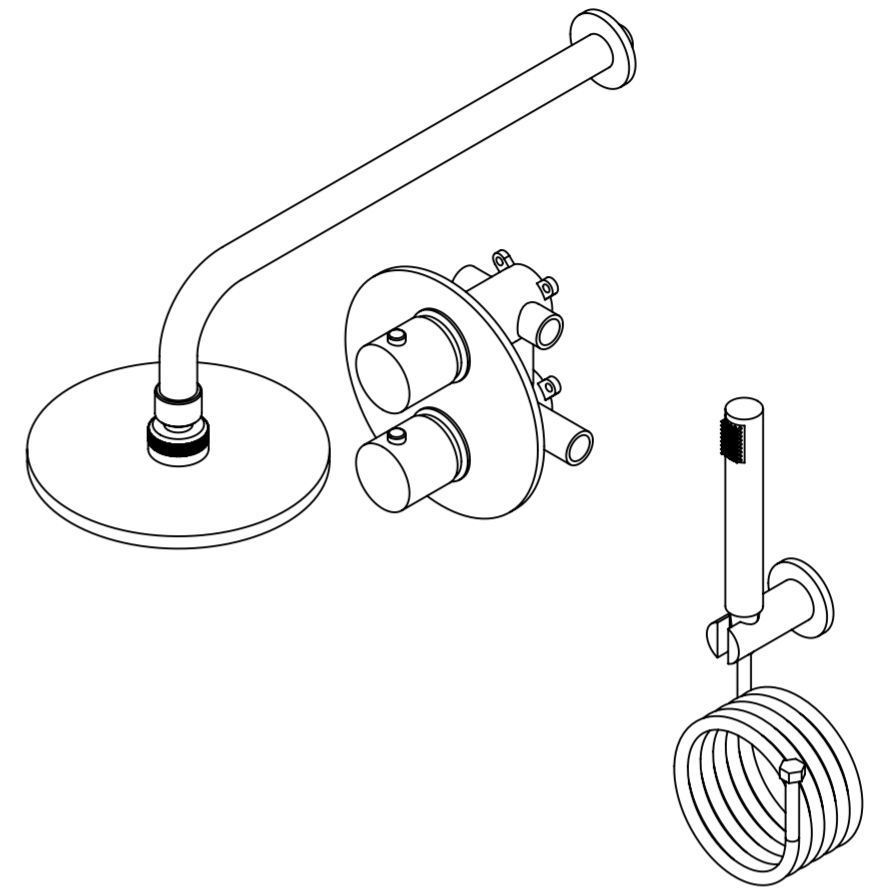

### Back View

### Front View

### Side View

<b>LUSSO</b> S T O N E	Product Name	Luxe Series
	Product Type	Shower Set

All dimensions provided in millimeters.