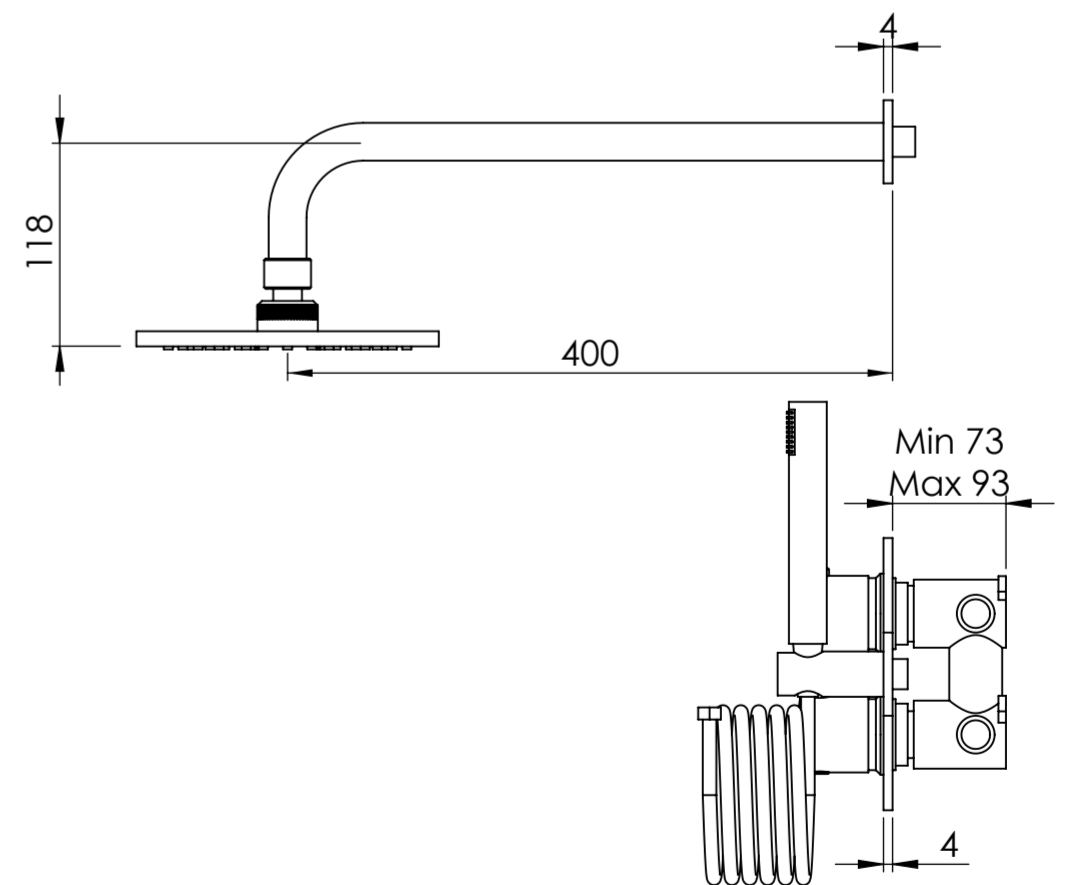

### Back View

### Front View

### Side View

<b>LUSSO</b> S T O N E	Product Name	Luxe Series
	Product Type	Shower Set

All dimensions provided in millimeters.