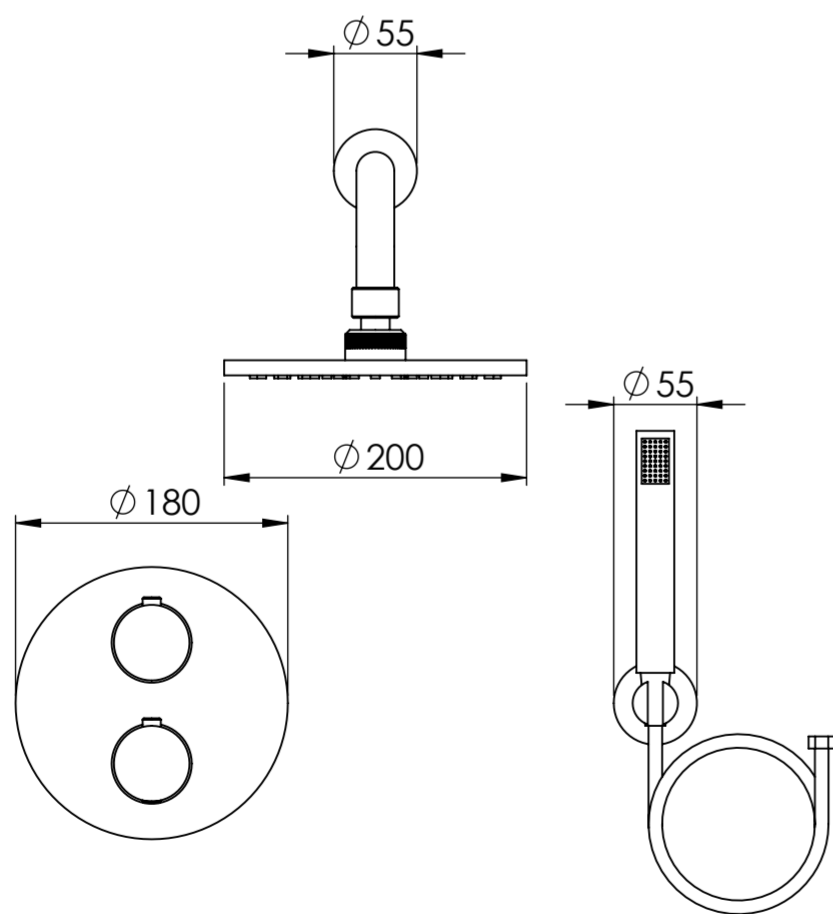

### Back View

### Front View

### Side View

<b>LUSSO</b> S T O N E	Product Name	Luxe Series
	Product Type	Shower Set

All dimensions provided in millimeters.