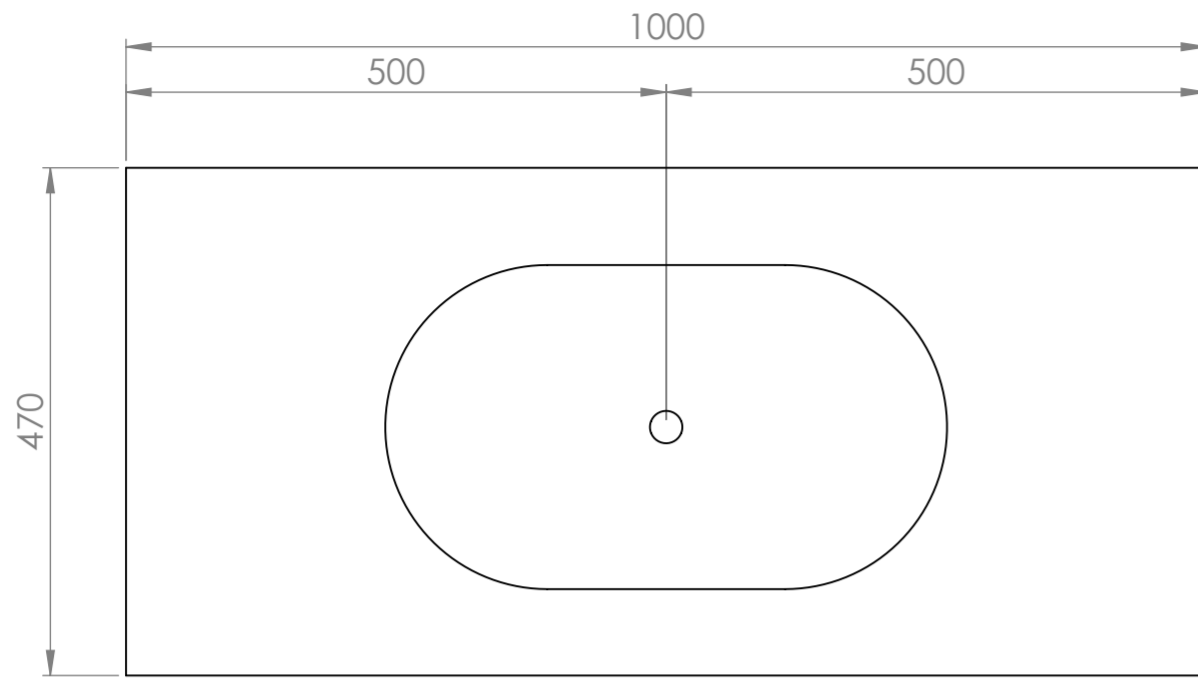

Top View

Top View - Section View

Side View - Section View

LUSO
STONE

Product Name	Gobain 1000
Material	Stone Resin Basin / Wood Cabinet
Size, mm	1000 x 470 x 540

*All dimensions provided in millimeters.
All vanity units are supplied with no tap hole (s). If you require a tap hole,
you will need to use a standard 38mm hole-saw drill attachment*