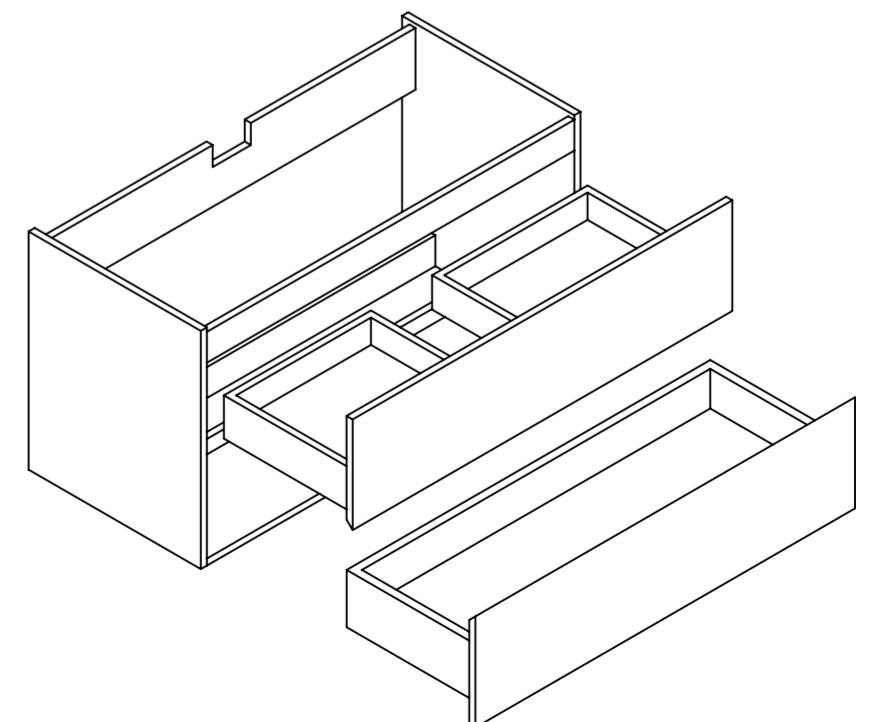

Top View

Top View - Section View

Side View - Section View

LUSO
STONE

Product Name	Gobain 1000
Material	Stone Resin Basin / Wood Cabinet
Size, mm	1000 x 470 x 540

*All dimensions provided in millimeters.
All vanity units are supplied with no tap hole (s). If you require a tap hole,
you will need to use a standard 38mm hole-saw drill attachment*