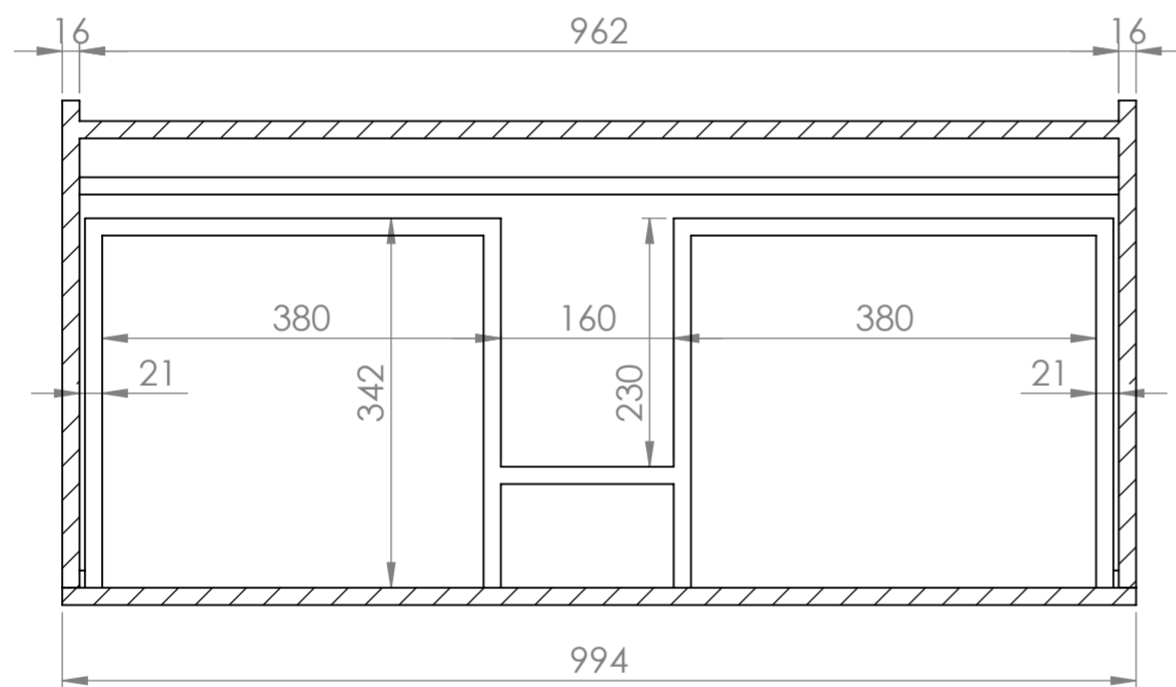

Top View

Top View - Section View

Side View - Section View

LUSO
STONE

Product Name	Gobain 1000
Material	Stone Resin Basin / Wood Cabinet
Size, mm	1000 x 470 x 540

*All dimensions provided in millimeters.
All vanity units are supplied with no tap hole (s). If you require a tap hole,
you will need to use a standard 38mm hole-saw drill attachment*