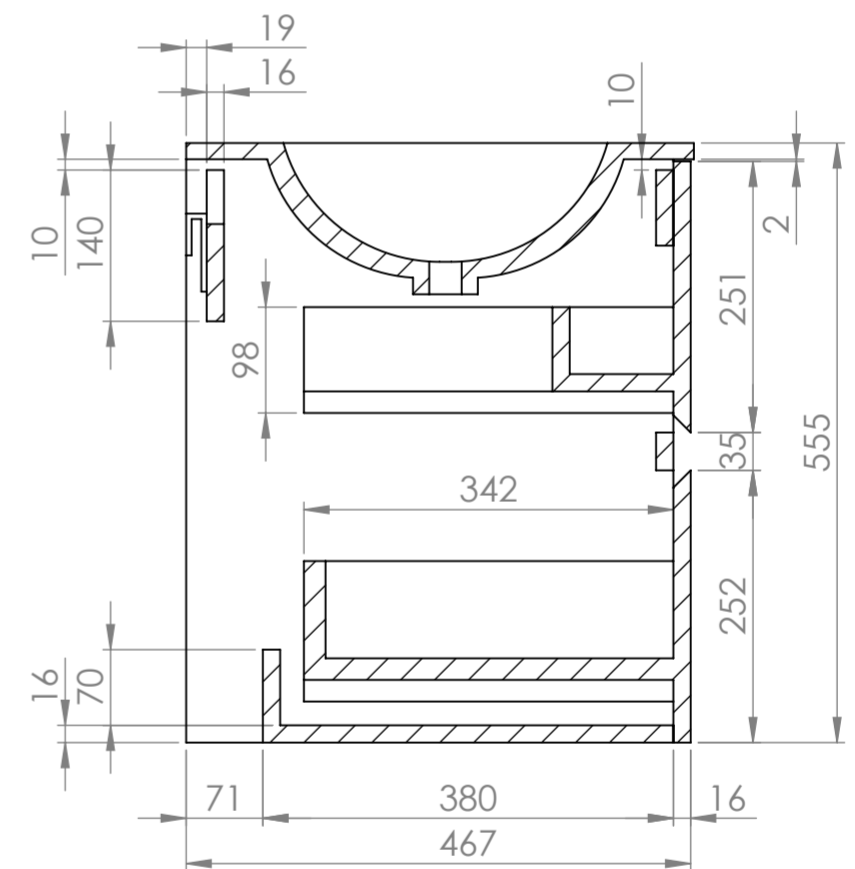

Top View

Top View - Section View

Side View - Section View

LUSO
STONE

Product Name	Gobain 1000
Material	Stone Resin Basin / Wood Cabinet
Size, mm	1000 x 470 x 540

*All dimensions provided in millimeters.
All vanity units are supplied with no tap hole (s). If you require a tap hole,
you will need to use a standard 38mm hole-saw drill attachment*