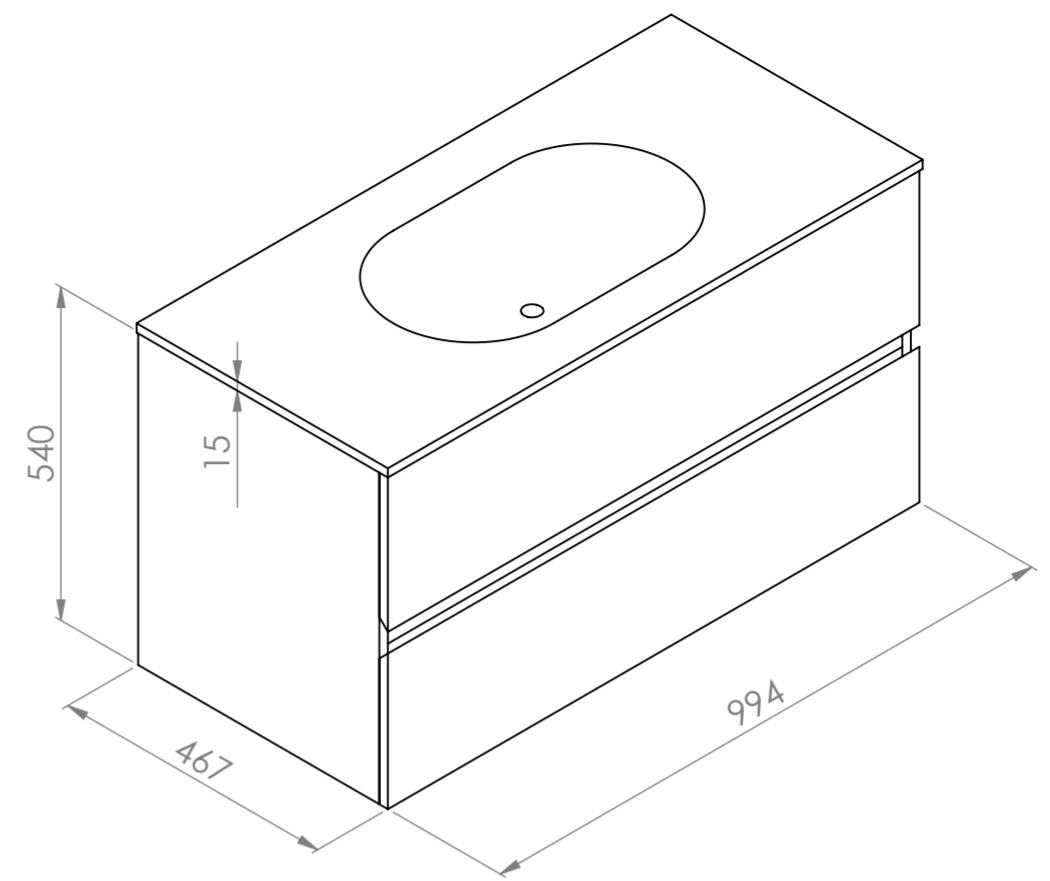

Top View

Top View - Section View

Side View - Section View

LUSO
STONE

Product Name	Gobain 1000
Material	Stone Resin Basin / Wood Cabinet
Size, mm	1000 x 470 x 540

*All dimensions provided in millimeters.
All vanity units are supplied with no tap hole (s). If you require a tap hole,
you will need to use a standard 38mm hole-saw drill attachment*