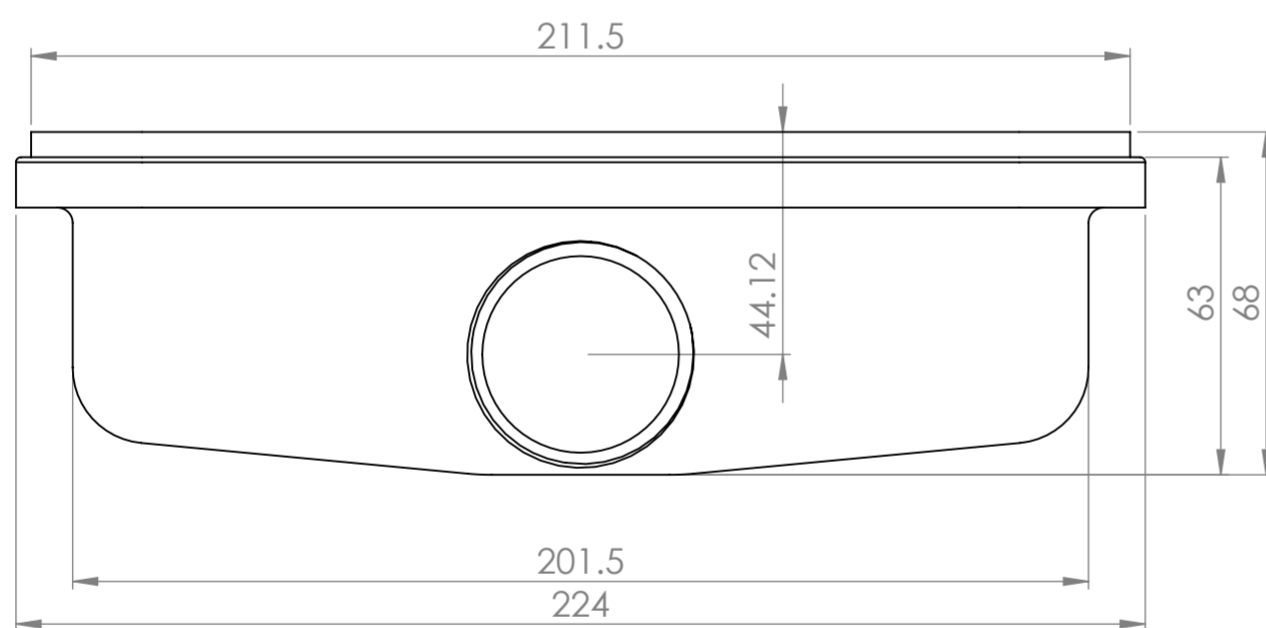

Top View

Front View

LUSO

Product Name Infinity Waste

Product Size (mm) 224 x 68 x 98.6

All dimensions provided in millimeters.