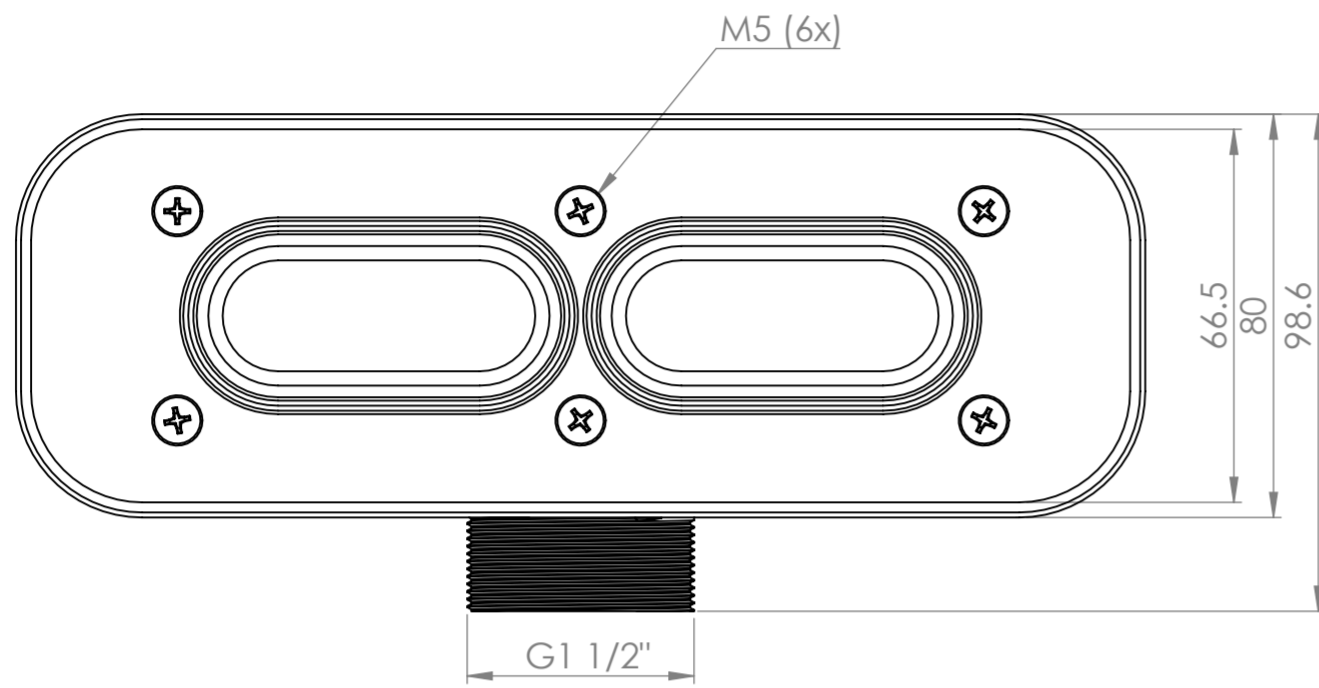

Top View

Front View

LUSO

Product Name Infinity Waste

Product Size (mm) 224 x 68 x 98.6

All dimensions provided in millimeters.