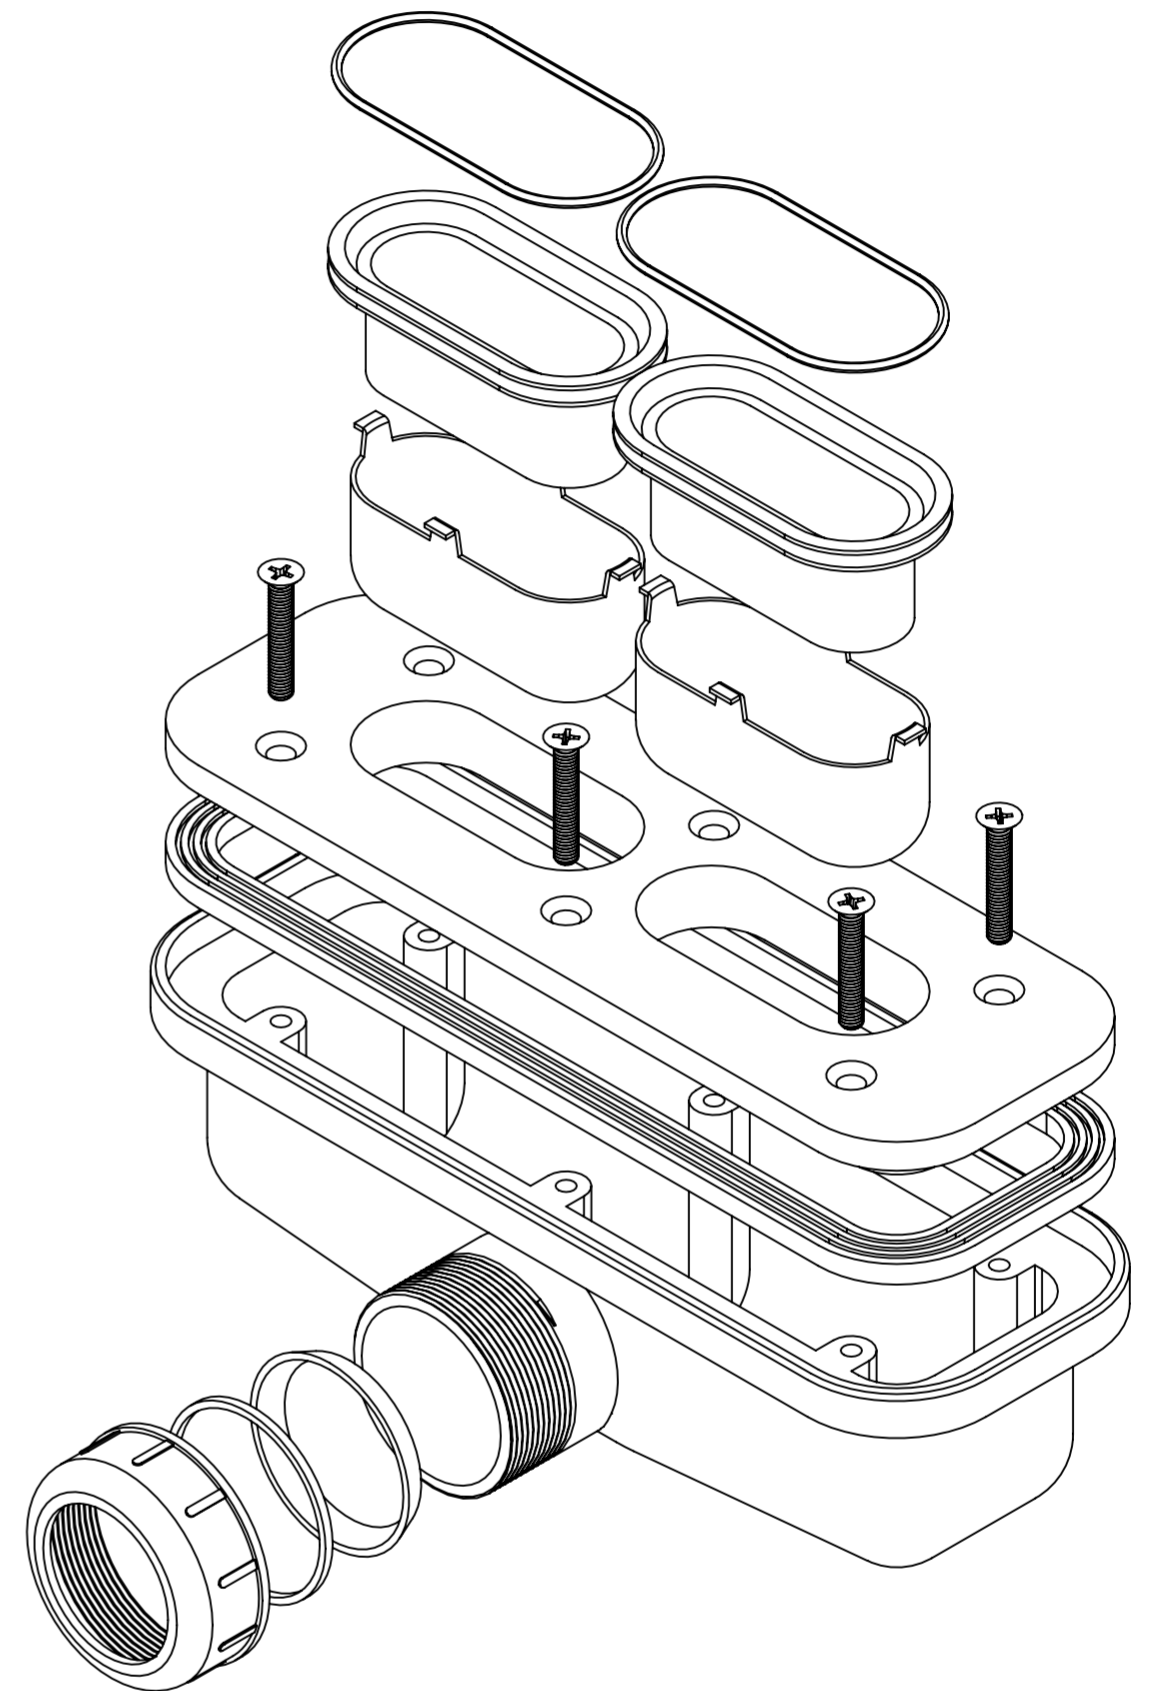

Top View

Front View

LUSO

Product Name Infinity Waste

Product Size (mm) 224 x 68 x 98.6

All dimensions provided in millimeters.