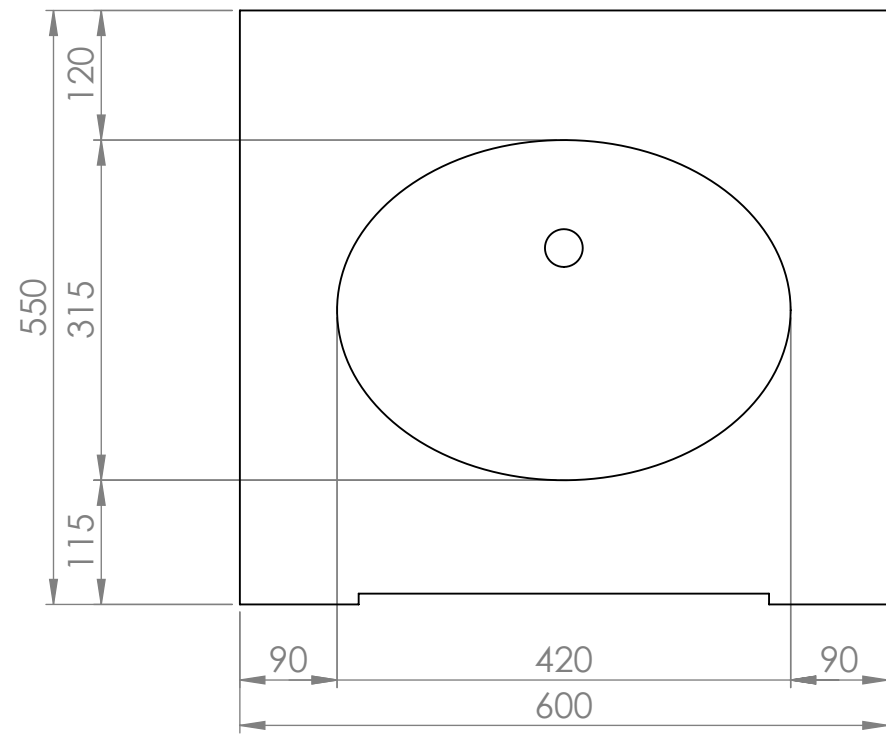

Top View

Front View

Side View

**LUSSO**  
LUXURY LIVING

Product Name	Eaton
Product Size (mm)	600 x 550 x 850

All dimensions provided in millimeters.