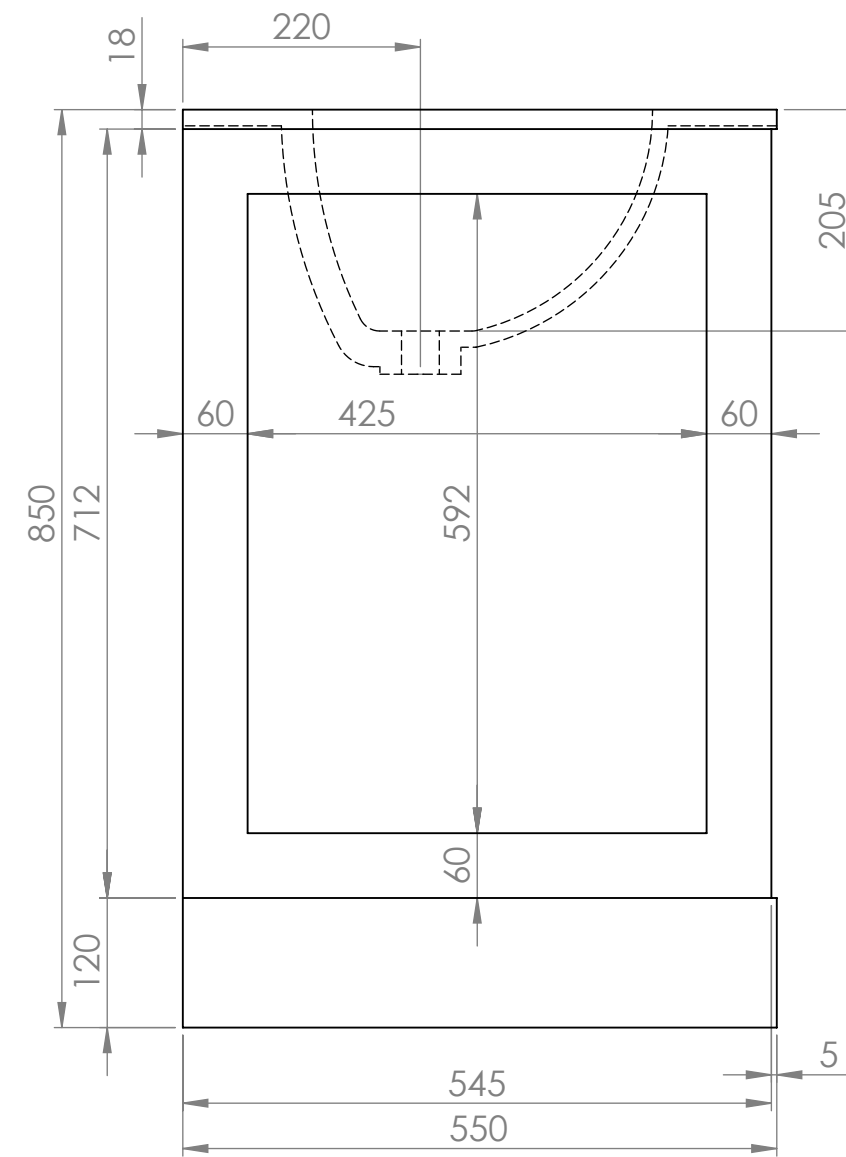

Top View

Front View

Side View

**LUSSO**  
LUXURY LIVING

Product Name	Eaton
Product Size (mm)	600 x 550 x 850

All dimensions provided in millimeters.