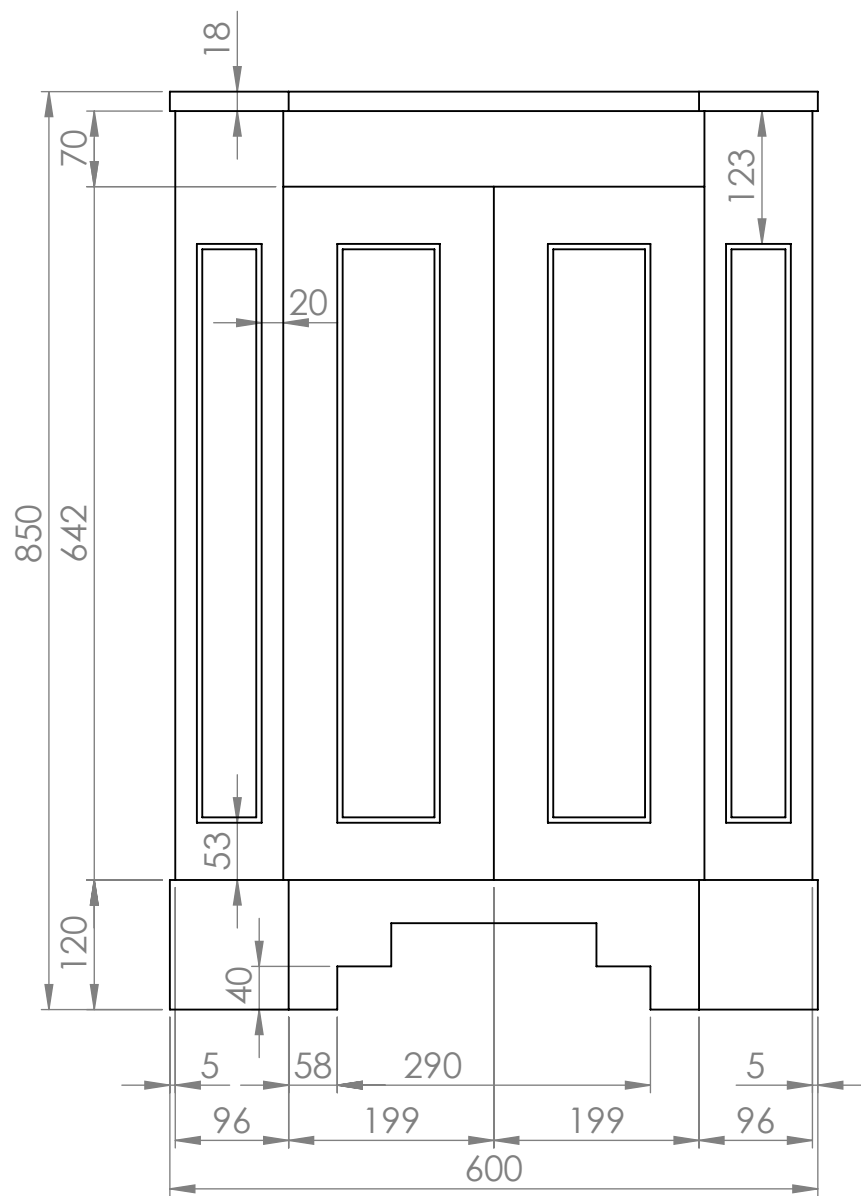

Top View

Front View

Side View

**LUSSO**  
LUXURY LIVING

Product Name	Eaton
Product Size (mm)	600 x 550 x 850

All dimensions provided in millimeters.