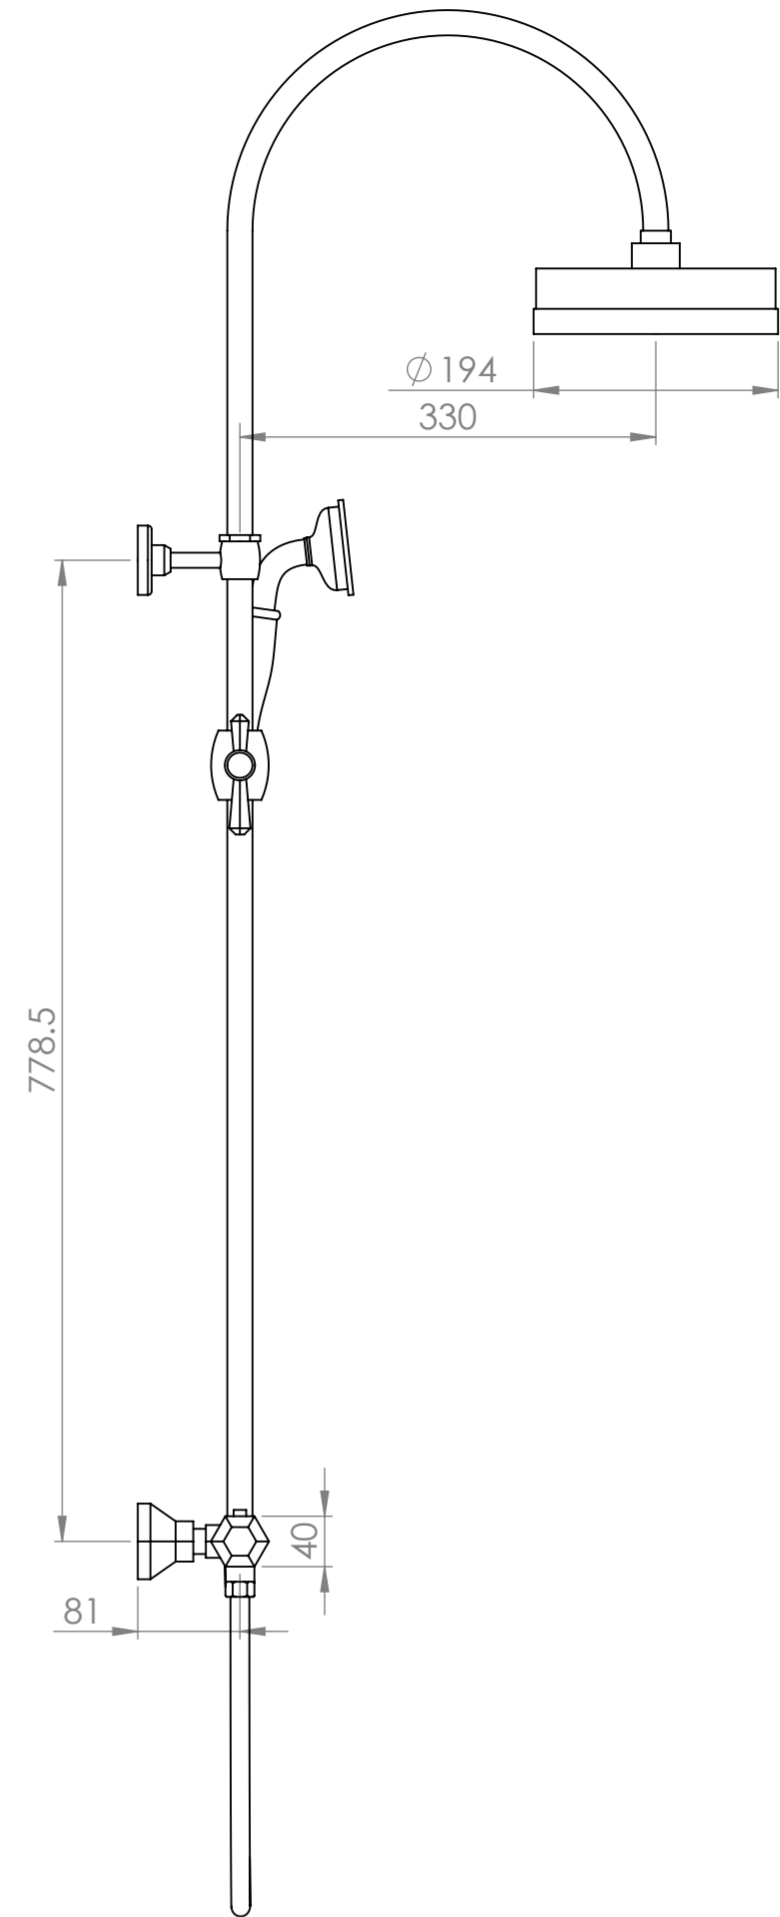

Front View

Side View

Top View

**LUSO**  
LUXURY LIVING

Product Range	Deco Eton
Product Name	2 Way Thermostatic Shower System

All dimensions provided in millimeters.