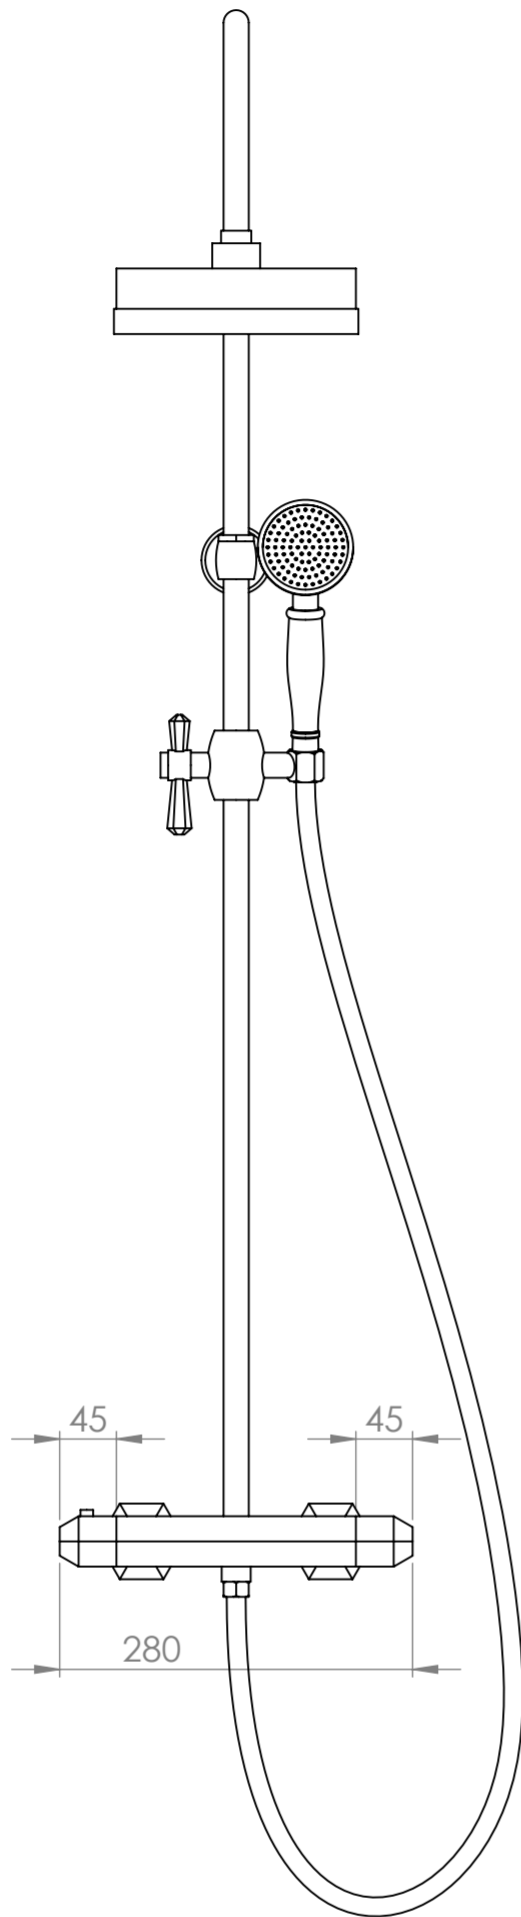

Front View

Side View

Top View

**LUSO**  
LUXURY LIVING

Product Range	Deco Eton
Product Name	2 Way Thermostatic Shower System

All dimensions provided in millimeters.