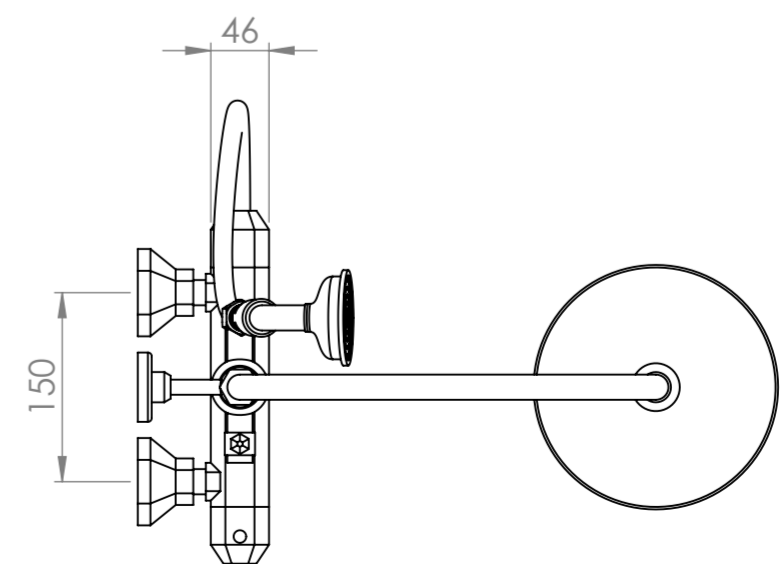

Front View

Side View

Top View

**LUSO**  
LUXURY LIVING

Product Range	Deco Eton
Product Name	2 Way Thermostatic Shower System

All dimensions provided in millimeters.