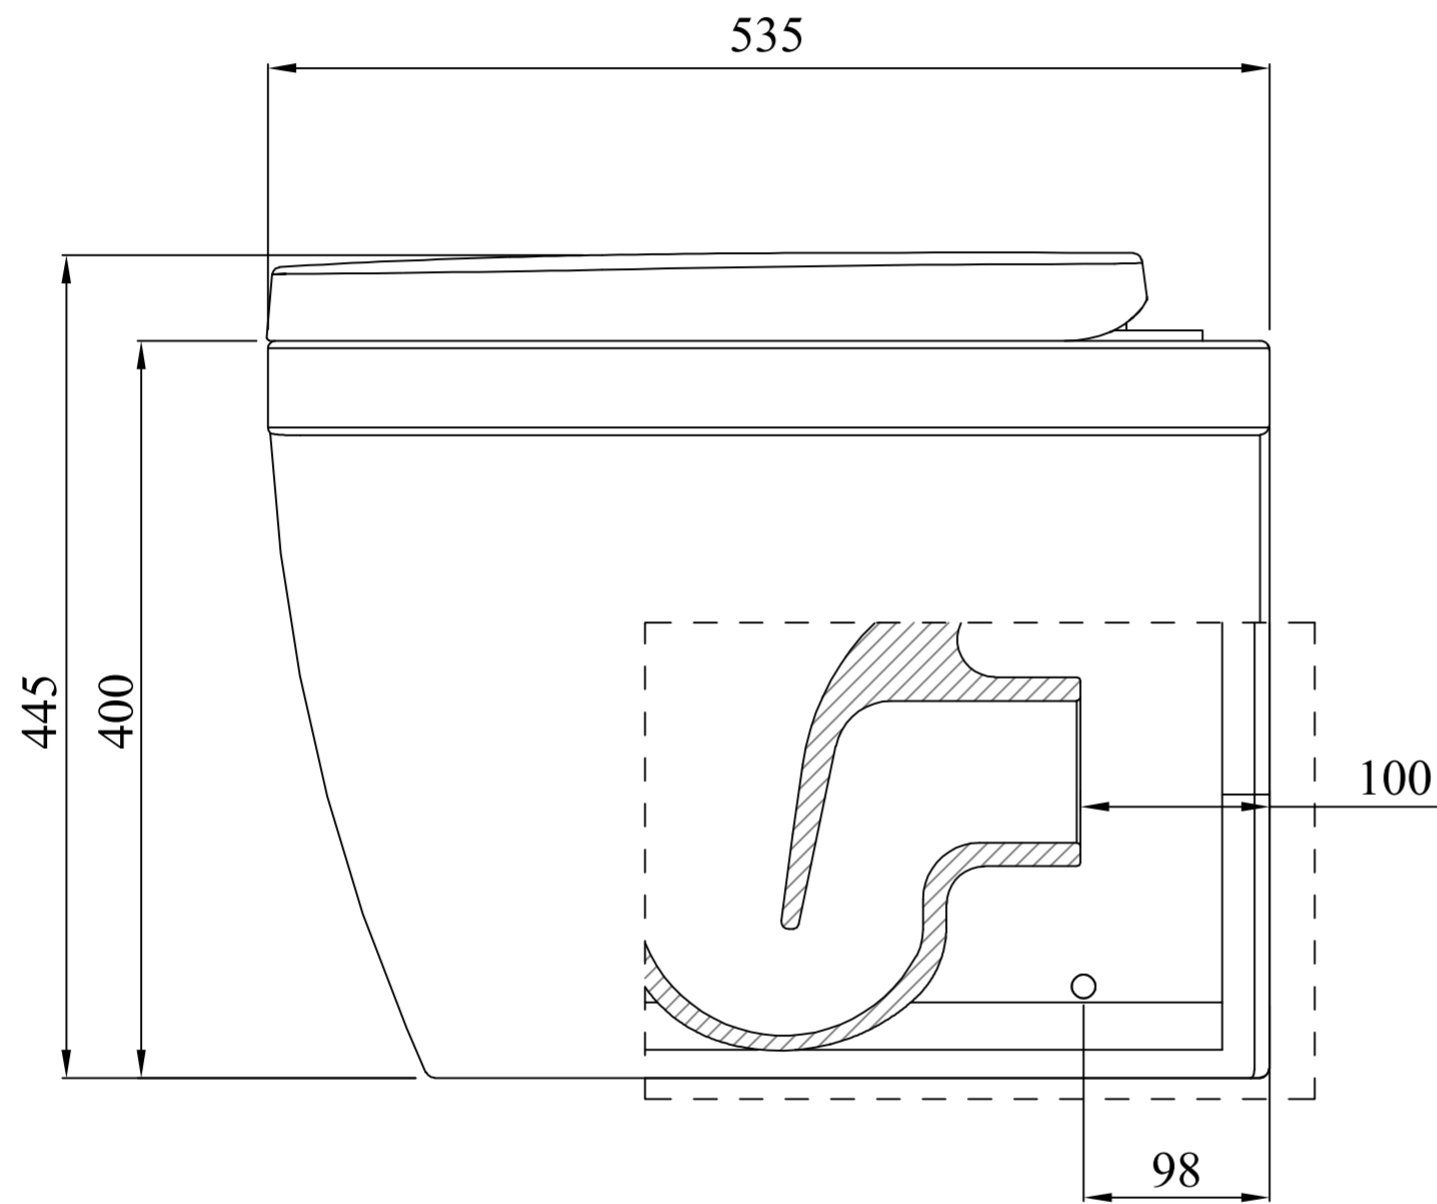

Side View

Back View

<b>LUSO</b> LUXURY LIVING	Product Name	Berkeley
	Style	Back to Wall
	Material	Ceramic

All dimensions provided in millimeters.