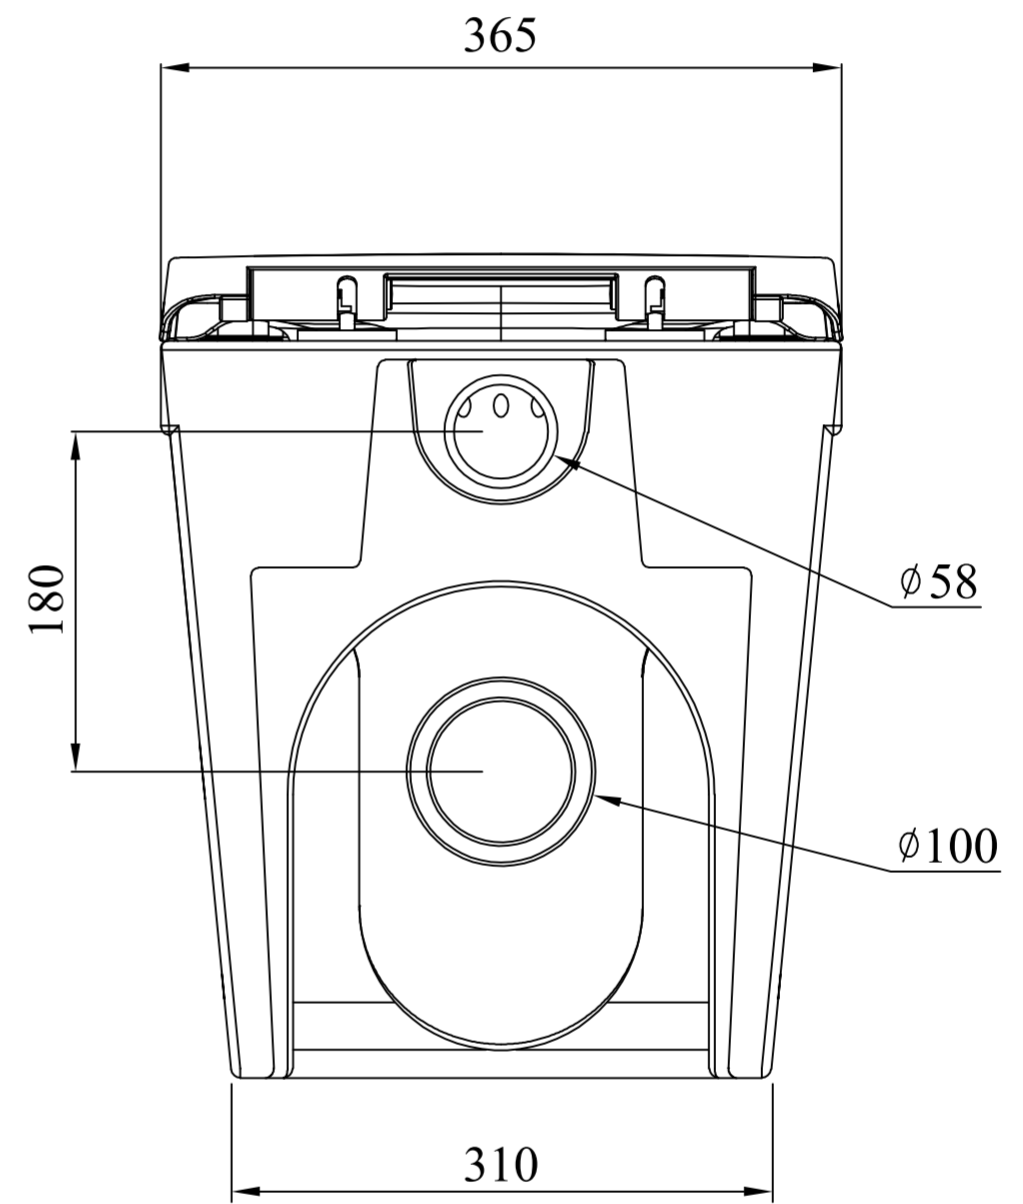

Side View

Back View

<b>LUSO</b> LUXURY LIVING	Product Name	Berkeley
	Style	Back to Wall
	Material	Ceramic

All dimensions provided in millimeters.