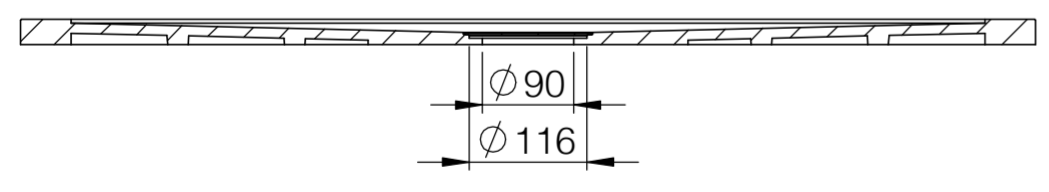

B-B

**LUSO**

Product Name	Modern Shower Tray
Material	Stone Resin
Size, mm	1000 x 800 x 25

*All dimensions provided in millimeters.*