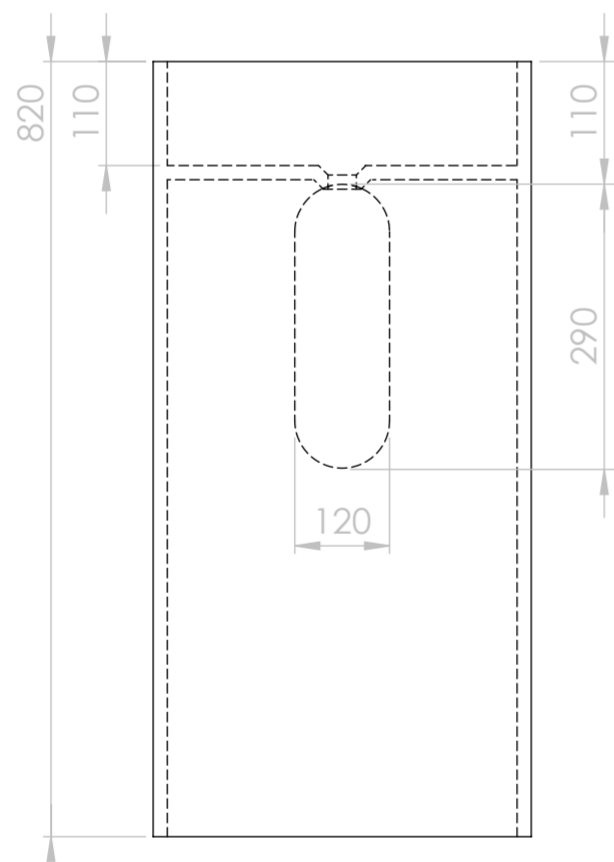

Top View

Front View - Section View

LUSO

Product Name	Alina
Material	Stone Resin
Product Size (mm)	400 x 820

All dimensions provided in millimeters.