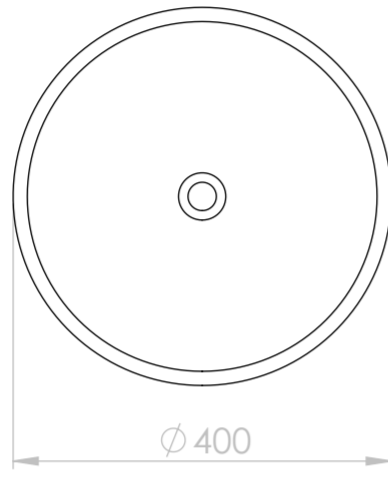

Top View

Front View - Section View

LUSO

Product Name	Alina
Material	Stone Resin
Product Size (mm)	400 x 820

All dimensions provided in millimeters.