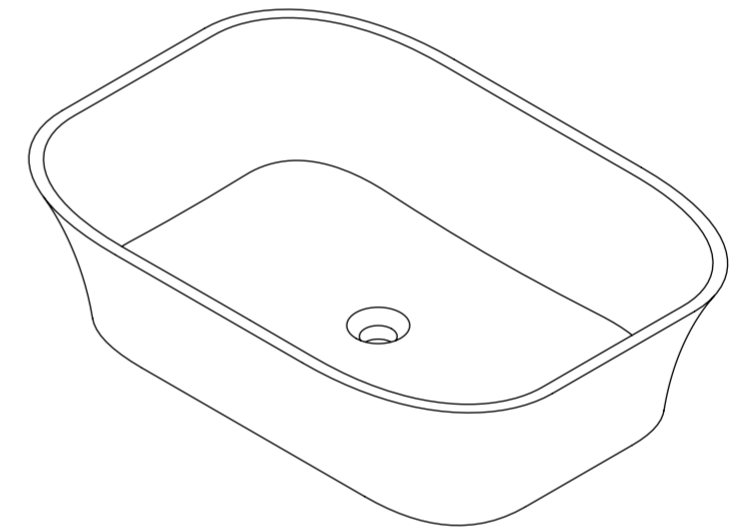

Top View

Side View

Back View

Side View - Section View

**LUSO**

Product Name	Maya
Material	Stone Resin
Product Size (mm)	550 x 380 x 140

*All dimensions provided in millimeters.*