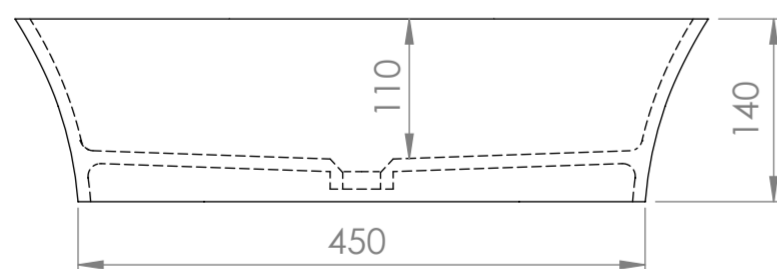

Top View

Side View

Back View

Side View - Section View

**LUSO**

Product Name	Maya
Material	Stone Resin
Product Size (mm)	550 x 380 x 140

*All dimensions provided in millimeters.*