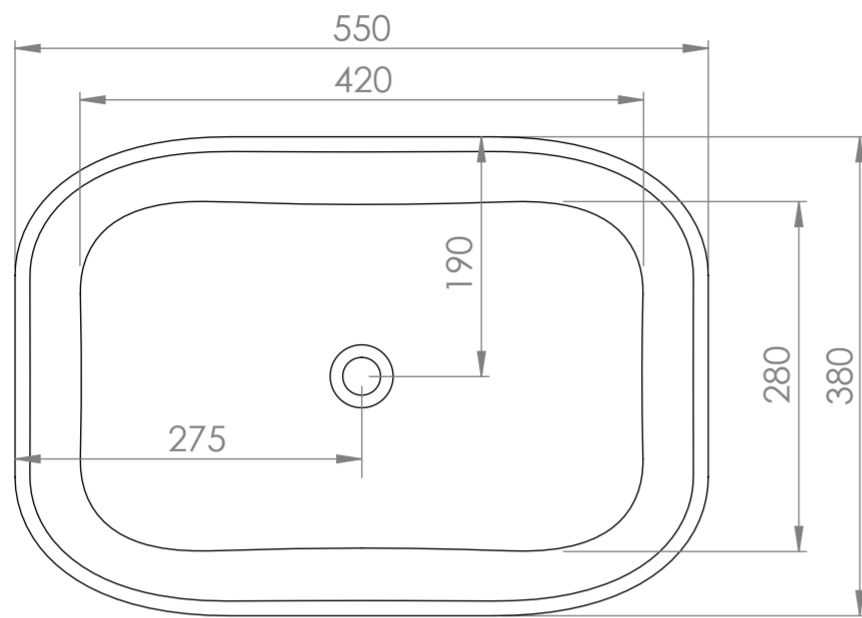

Top View

Side View

Back View

Side View - Section View

**LUSO**

Product Name	Maya
Material	Stone Resin
Product Size (mm)	550 x 380 x 140

*All dimensions provided in millimeters.*