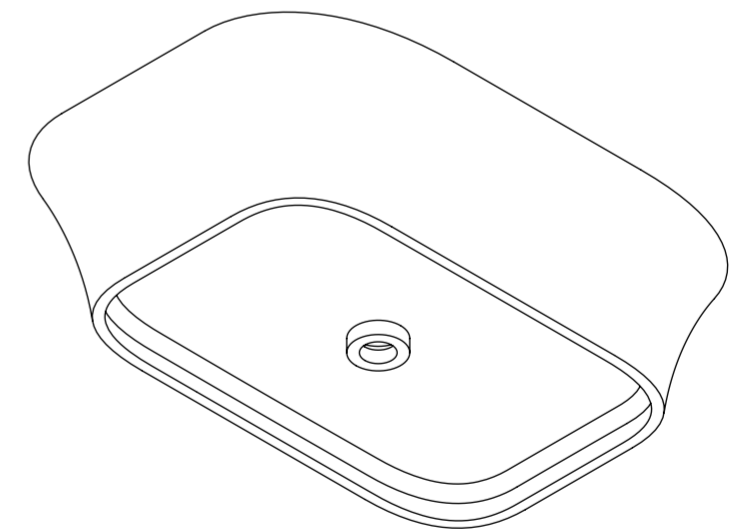

Top View

Side View

Back View

Side View - Section View

**LUSO**

Product Name	Maya
Material	Stone Resin
Product Size (mm)	550 x 380 x 140

*All dimensions provided in millimeters.*