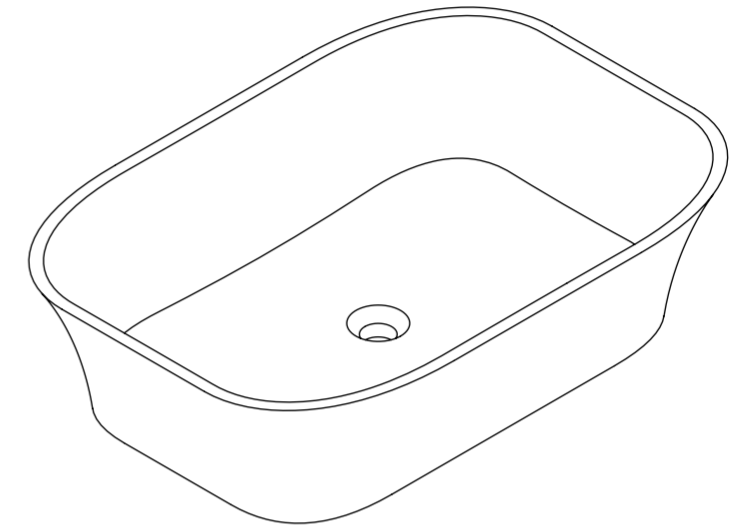

Top View

Side View

Back View

Side View - Section View

**LUSO**

Product Name	Maya
Material	Stone Resin
Product Size (mm)	550 x 380 x 140

*All dimensions provided in millimeters.*