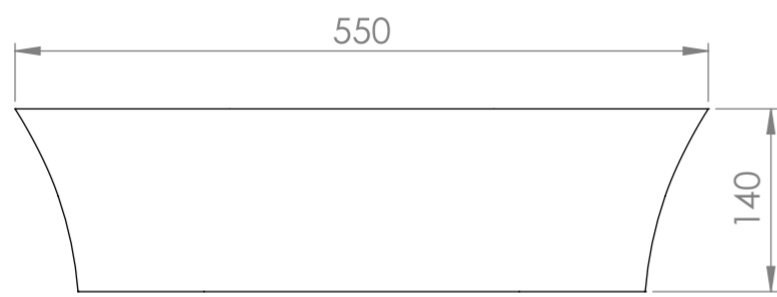

Top View

Side View

Back View

Side View - Section View

**LUSO**

Product Name	Maya
Material	Stone Resin
Product Size (mm)	550 x 380 x 140

*All dimensions provided in millimeters.*