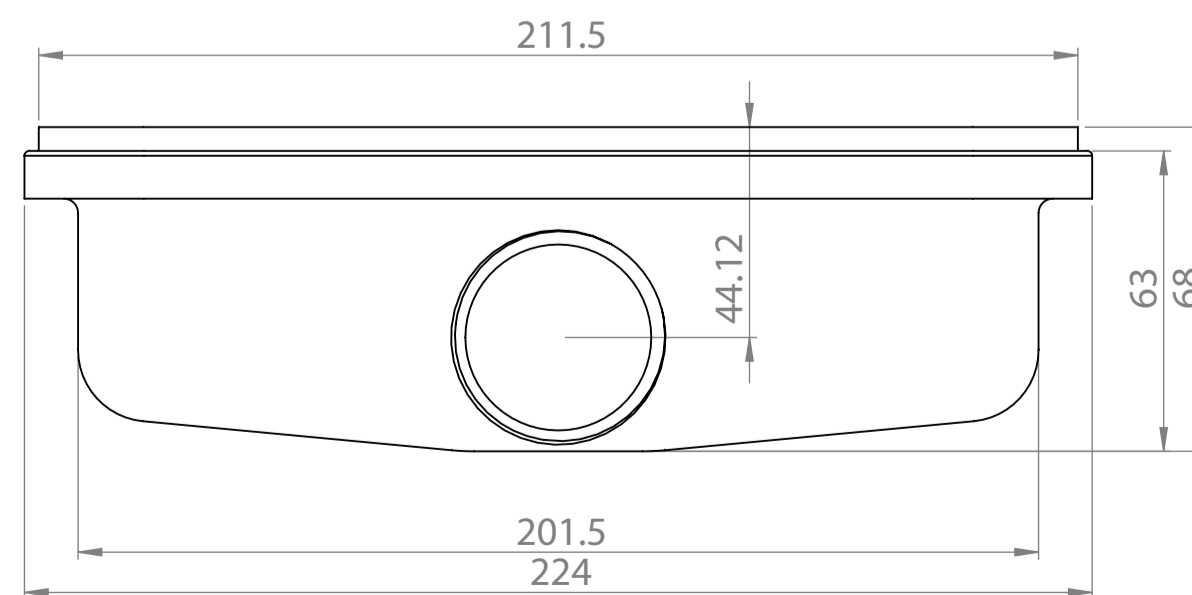

Top View

Full Enclosure View

Shower Tray with Enclosure Kit - B

Shower Tray - Top View

Section View A - A

Waste Kit - Front View

Waste Kit - Top View

LUSO

Product Name	Opulence Kit B
Size, mm	1200 x 800 x 25
Contains	Shower Tray Shower Waste 2x 8mm Reeded Glass Panel 2x Glass-Wall Fixing Kit Glass Bracing Bar

All dimensions provided in mm.