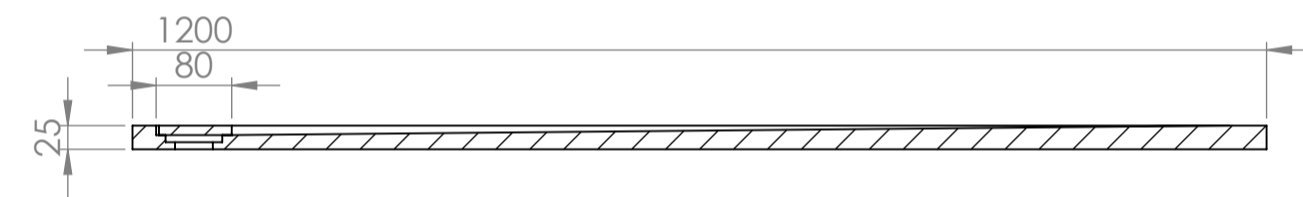

Top View

Full Enclosure View

Shower Tray with Enclosure Kit - B

Shower Tray - Top View

Section View A - A

Waste Kit - Front View

Waste Kit - Top View

LUSO

Product Name	Opulence Kit B
Size, mm	1200 x 800 x 25
Contains	Shower Tray Shower Waste 2x 8mm Reeded Glass Panel 2x Glass-Wall Fixing Kit Glass Bracing Bar

All dimensions provided in mm.