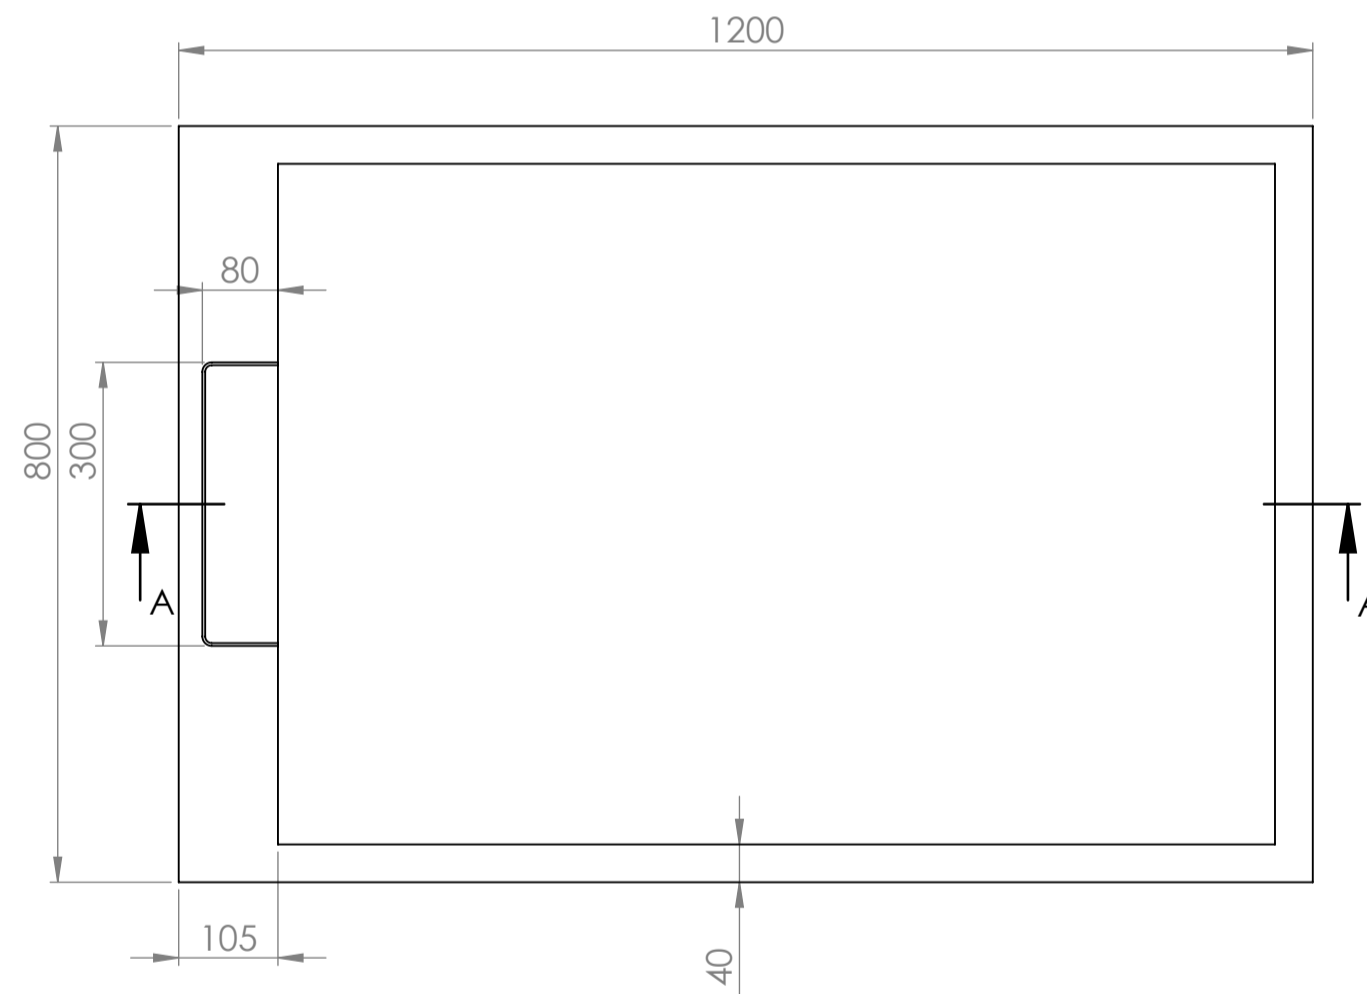

Top View

Full Enclosure View

Shower Tray with Enclosure Kit - B

Shower Tray - Top View

Section View A - A

Waste Kit - Front View

Waste Kit - Top View

LUSO

Product Name	Opulence Kit B
Size, mm	1200 x 800 x 25
Contains	Shower Tray Shower Waste 2x 8mm Reeded Glass Panel 2x Glass-Wall Fixing Kit Glass Bracing Bar

All dimensions provided in mm.