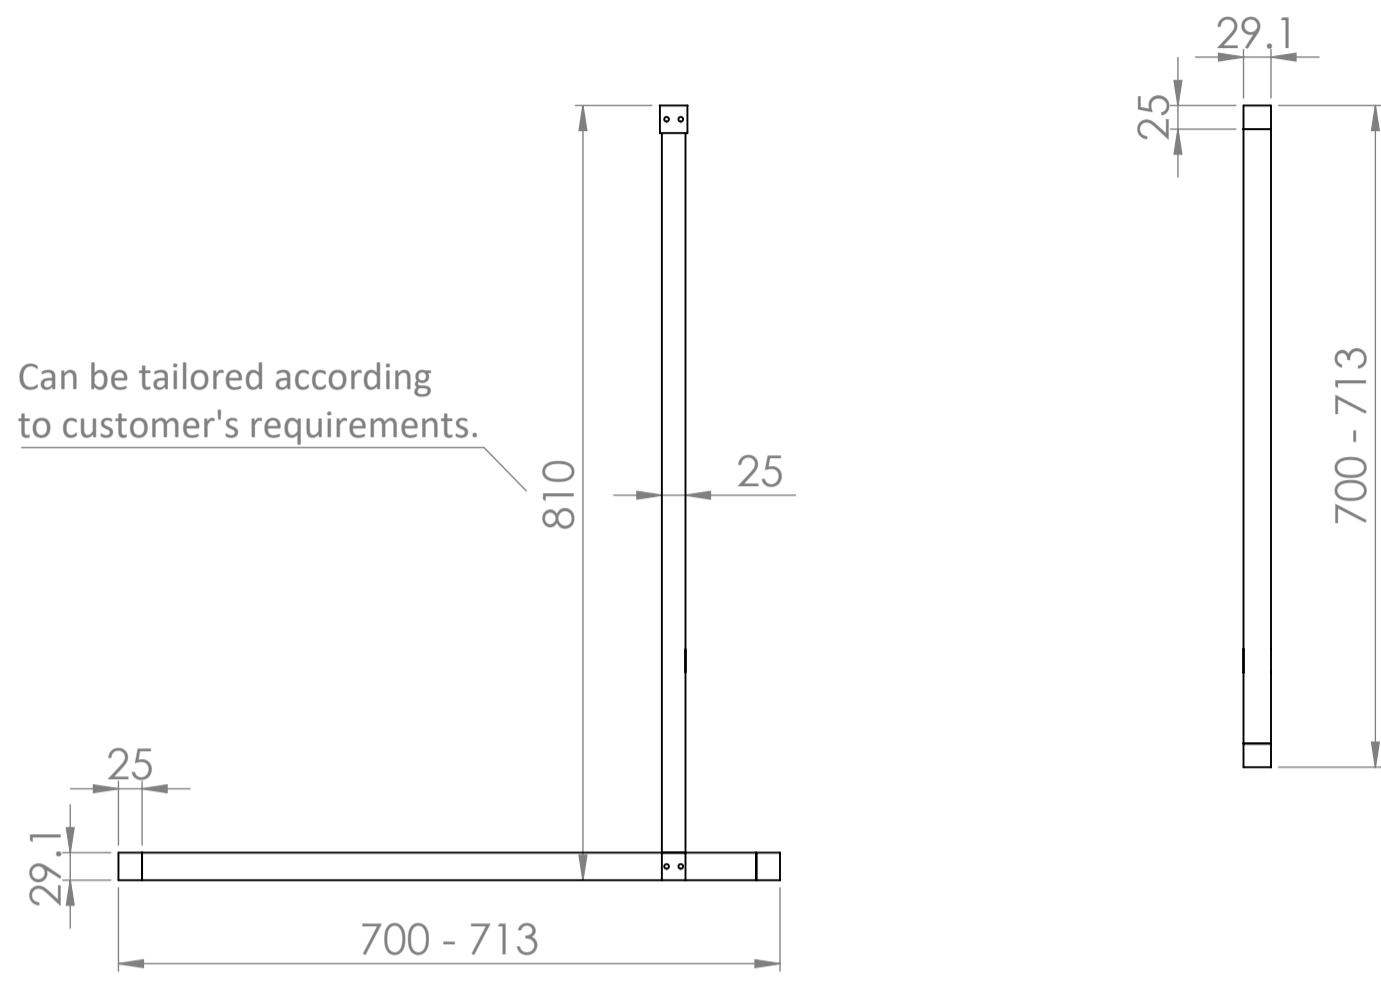

Top View

Full Enclosure View

Shower Tray with Enclosure Kit - B

Shower Tray - Top View

Section View A - A

Waste Kit - Front View

Waste Kit - Top View

LUSO

Product Name	Opulence Kit B
Size, mm	1200 x 800 x 25
Contains	Shower Tray Shower Waste 2x 8mm Reeded Glass Panel 2x Glass-Wall Fixing Kit Glass Bracing Bar

All dimensions provided in mm.