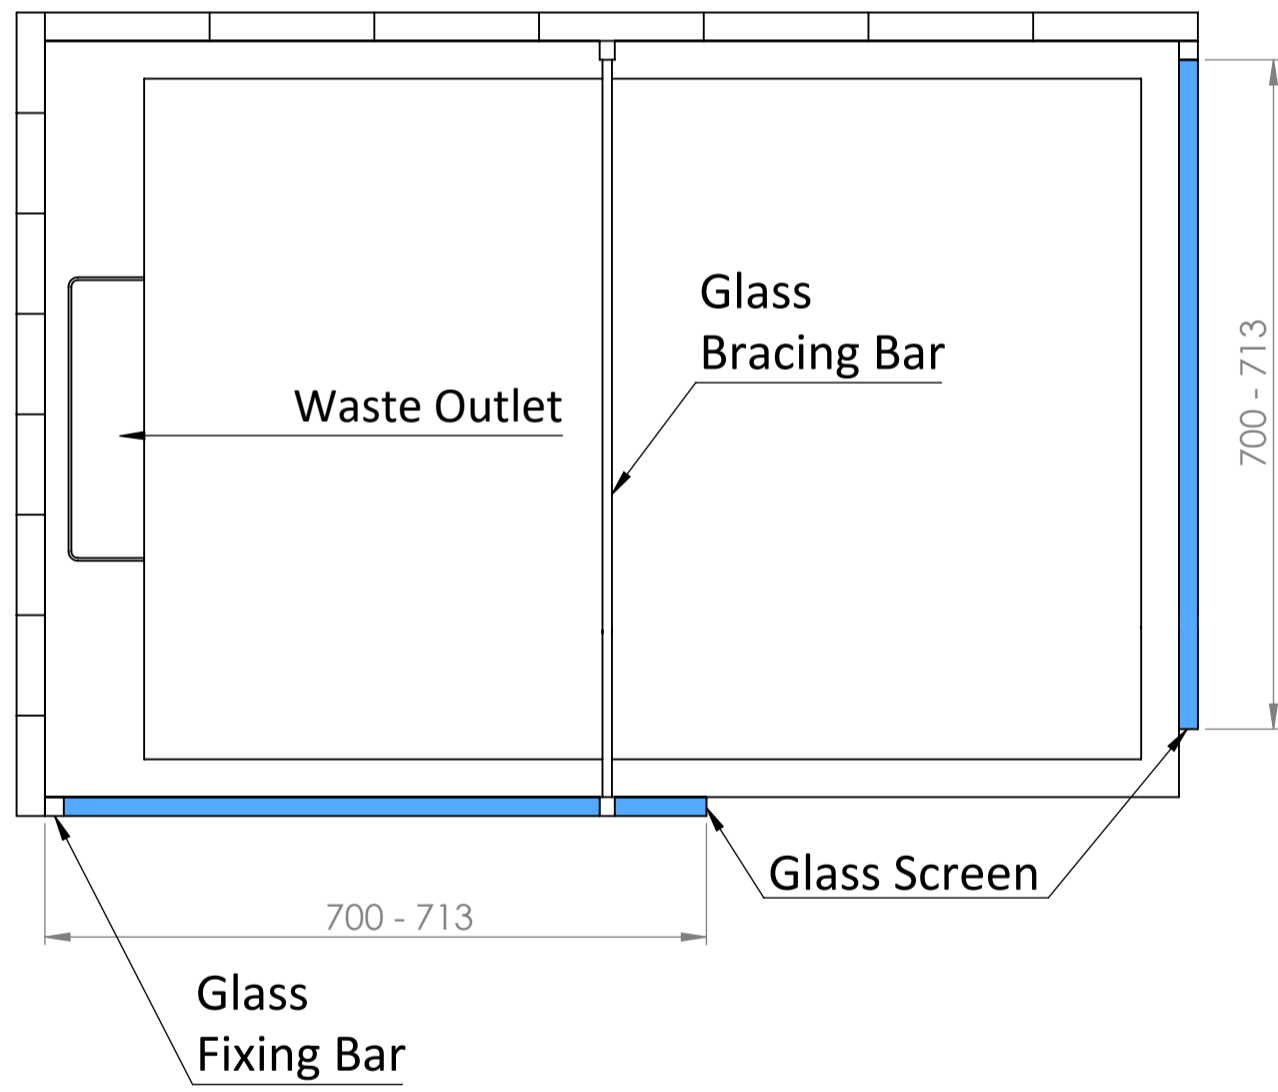

Top View

Full Enclosure View

Shower Tray with Enclosure Kit - B

Shower Tray - Top View

Section View A - A

Waste Kit - Front View

Waste Kit - Top View

LUSO

Product Name	Opulence Kit B
Size, mm	1200 x 800 x 25
Contains	Shower Tray Shower Waste 2x 8mm Reeded Glass Panel 2x Glass-Wall Fixing Kit Glass Bracing Bar

All dimensions provided in mm.