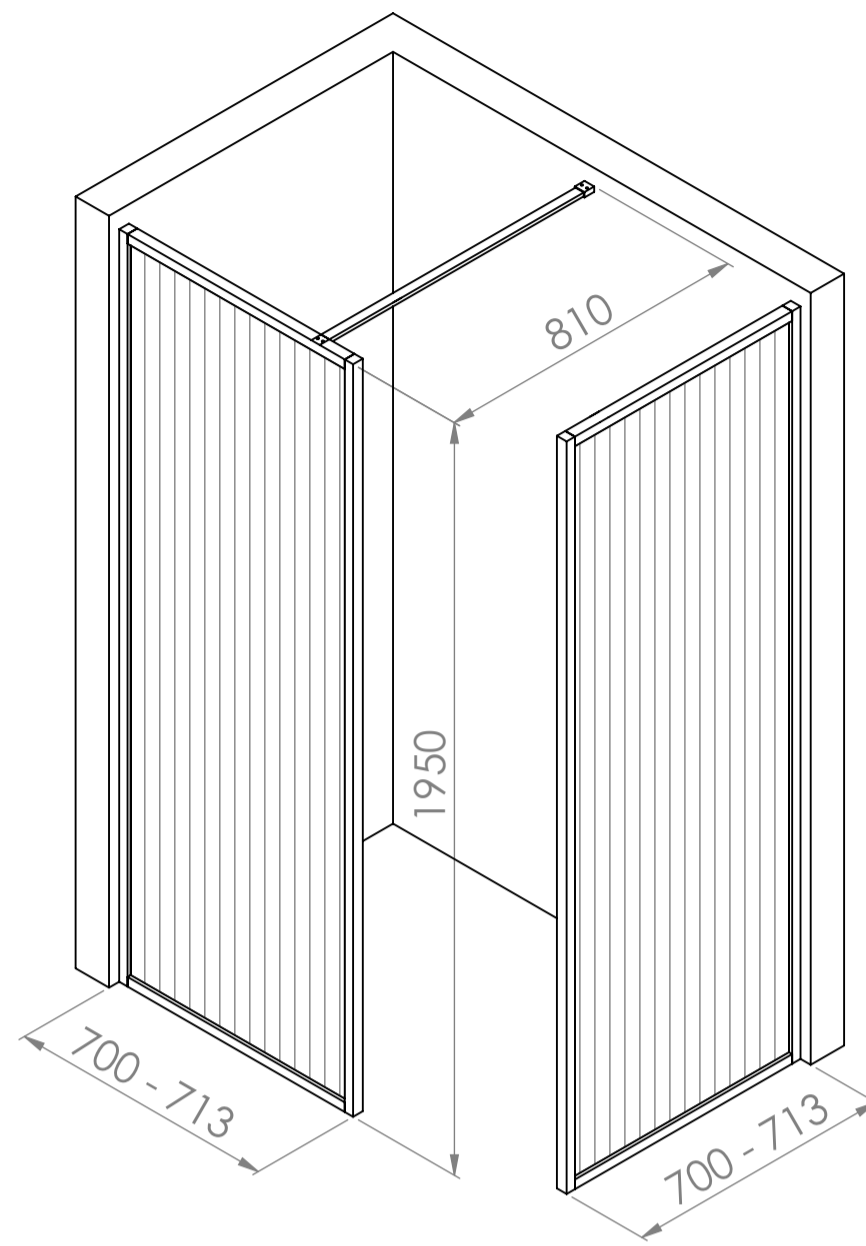

Top View

Full Enclosure View

Shower Tray with Enclosure Kit - B

Shower Tray - Top View

Section View A - A

Waste Kit - Front View

Waste Kit - Top View

LUSO

Product Name	Opulence Kit B
Size, mm	1200 x 800 x 25
Contains	Shower Tray Shower Waste 2x 8mm Reeded Glass Panel 2x Glass-Wall Fixing Kit Glass Bracing Bar

All dimensions provided in mm.