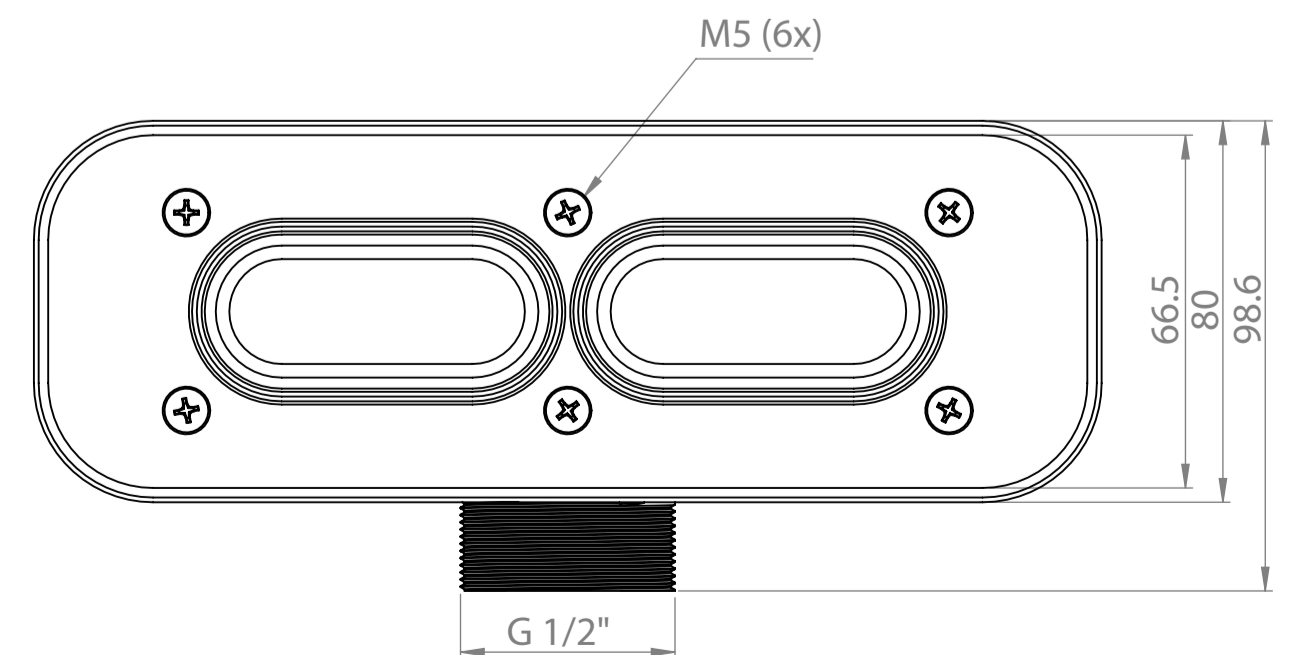

Top View

Full Enclosure View

Shower Tray with Enclosure Kit - B

Shower Tray - Top View

Section View A - A

Waste Kit - Front View

Waste Kit - Top View

LUSO

Product Name	Opulence Kit B
Size, mm	1200 x 800 x 25
Contains	Shower Tray Shower Waste 2x 8mm Reeded Glass Panel 2x Glass-Wall Fixing Kit Glass Bracing Bar

All dimensions provided in mm.