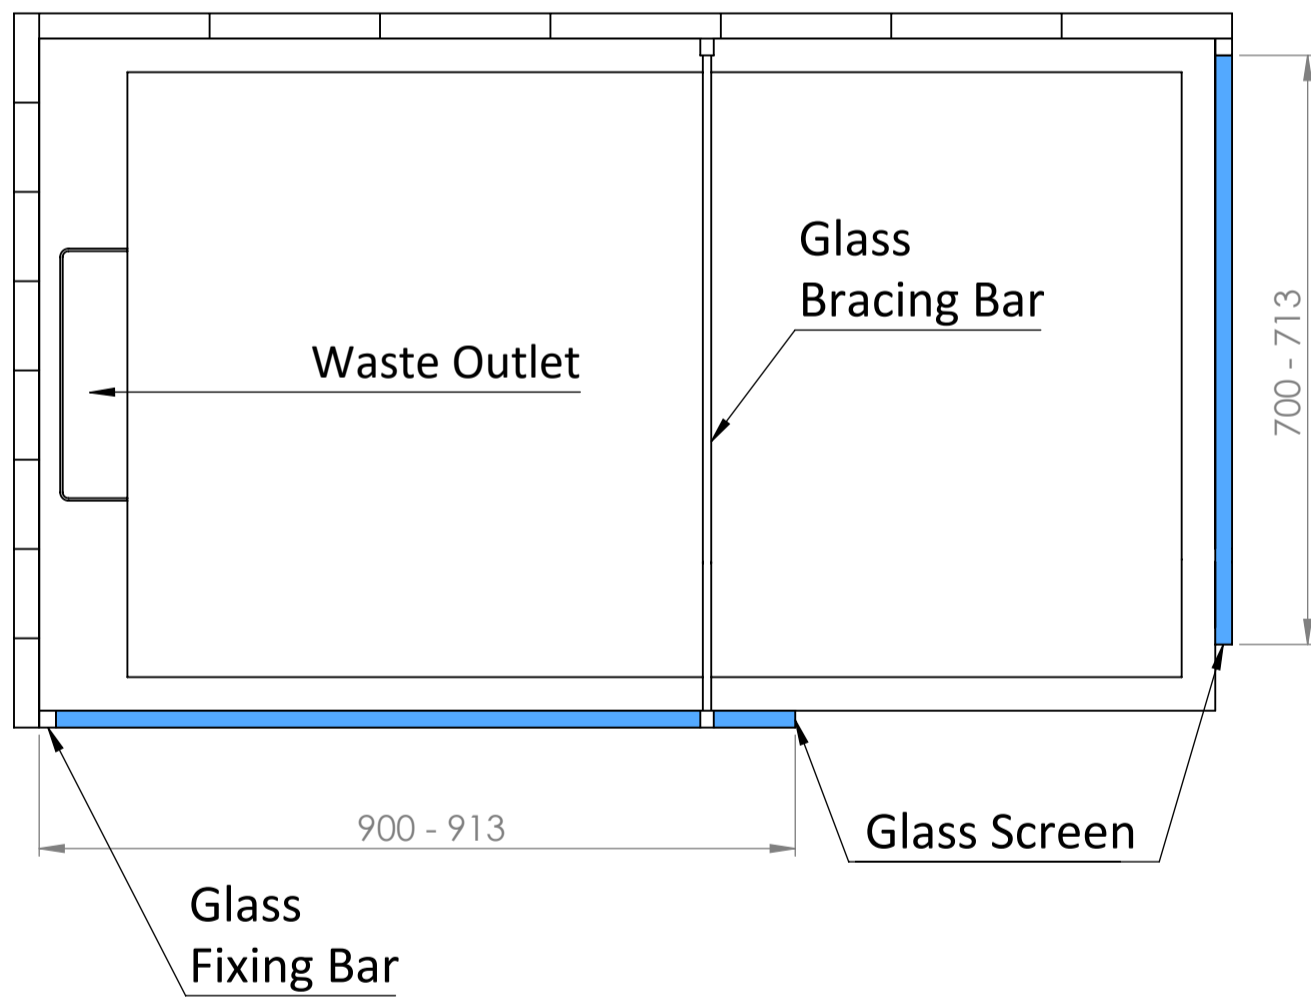

Top View

Full Enclosure View

Shower Tray with Enclosure Kit - B

Shower Tray - Top View

Section View A - A

Waste Kit - Front View

Waste Kit - Top View

LUSO

Product Name	Opulence Kit B
Size, mm	1400 x 800 x 25
Contains	Shower Tray Shower Waste 2x 8mm Reeded Glass Panel 2x Glass-Wall Fixing Kit Glass Bracing Bar

All dimensions provided in mm.