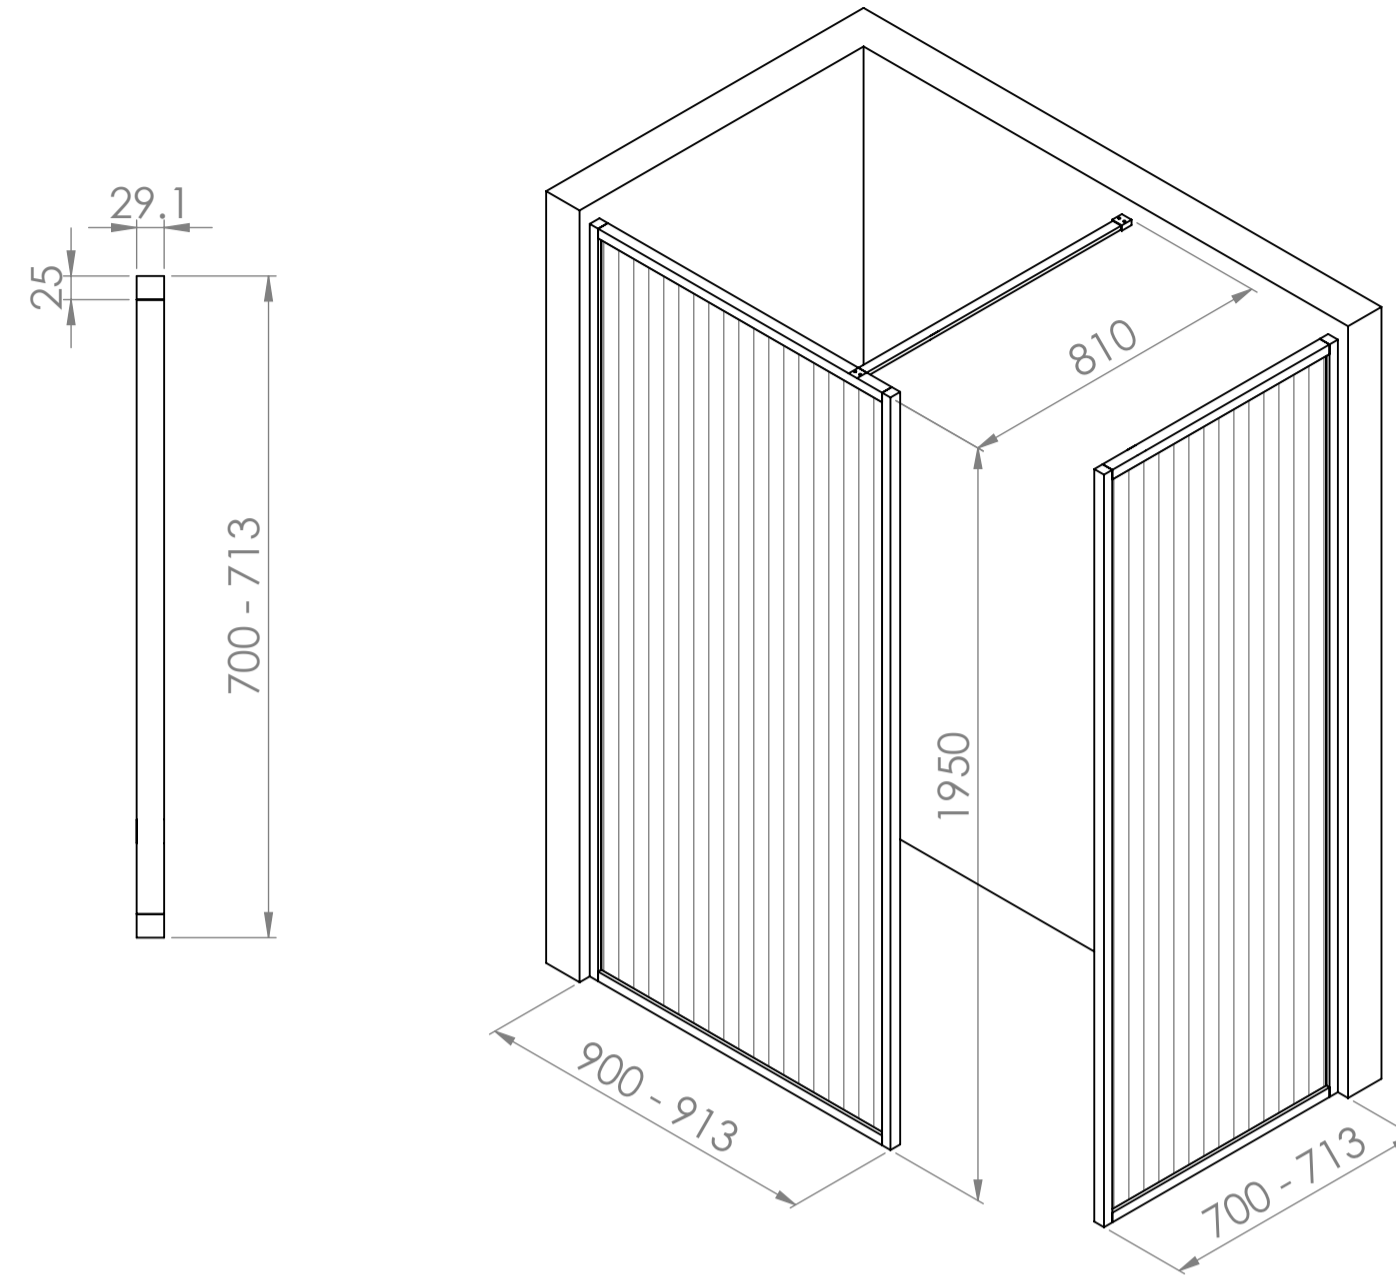

Top View

Full Enclosure View

Shower Tray with Enclosure Kit - B

Shower Tray - Top View

Section View A - A

Waste Kit - Front View

Waste Kit - Top View

LUSO

Product Name	Opulence Kit B
Size, mm	1400 x 800 x 25
Contains	Shower Tray Shower Waste 2x 8mm Reeded Glass Panel 2x Glass-Wall Fixing Kit Glass Bracing Bar

All dimensions provided in mm.