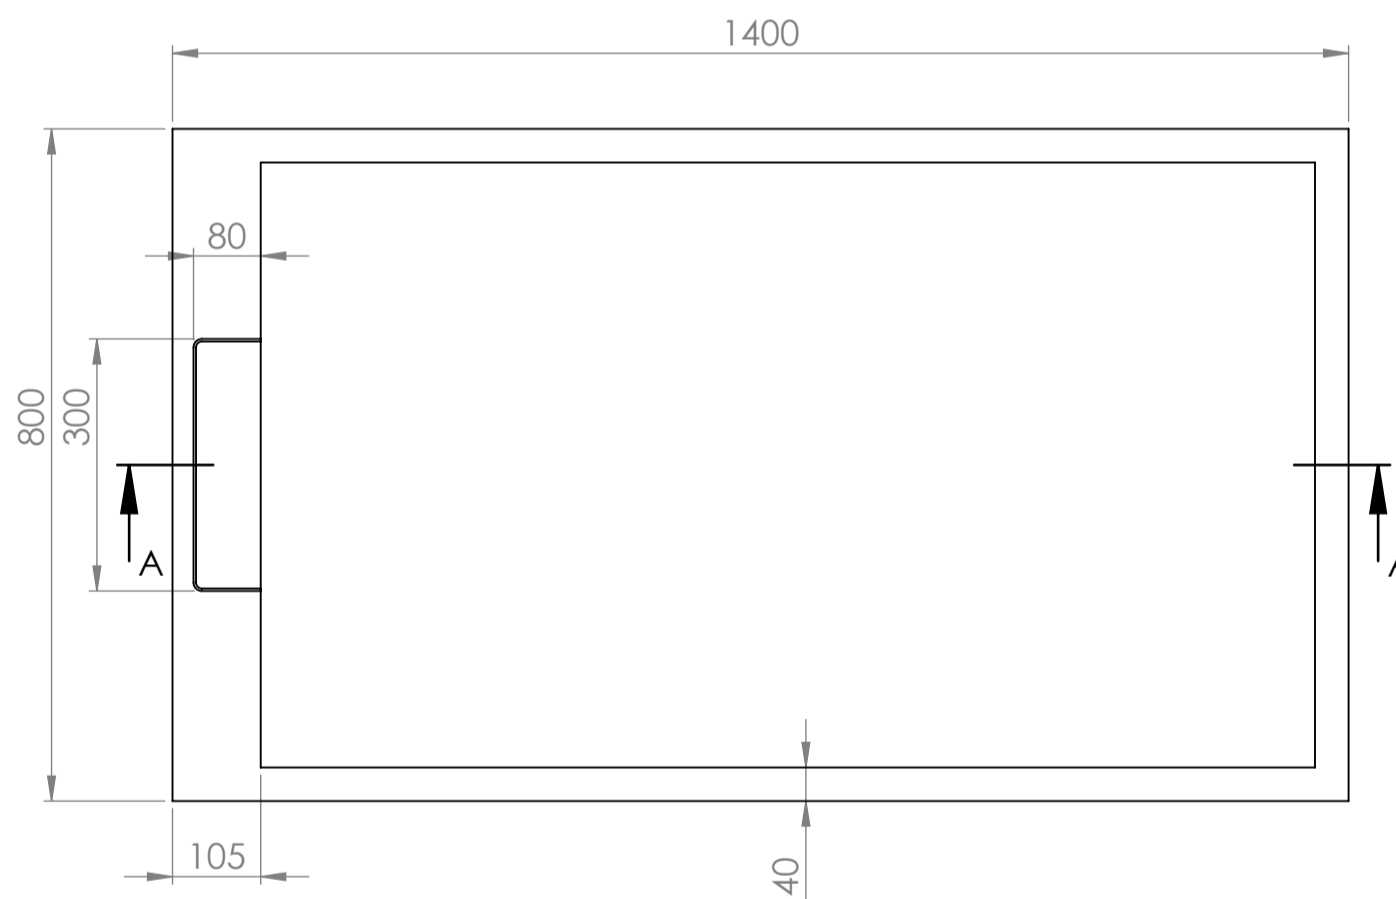

Top View

Full Enclosure View

Shower Tray with Enclosure Kit - B

Shower Tray - Top View

Section View A - A

Waste Kit - Front View

Waste Kit - Top View

LUSO

Product Name	Opulence Kit B
Size, mm	1400 x 800 x 25
Contains	Shower Tray Shower Waste 2x 8mm Reeded Glass Panel 2x Glass-Wall Fixing Kit Glass Bracing Bar

All dimensions provided in mm.