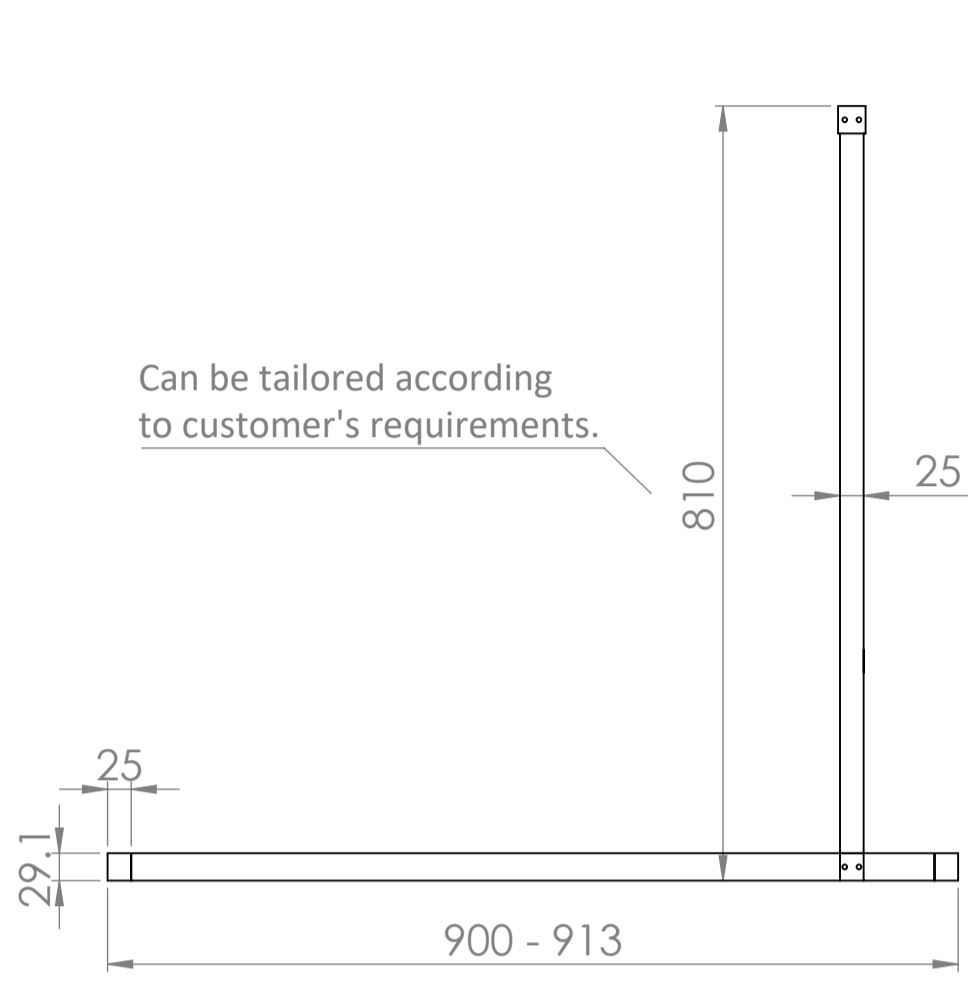

Top View

Full Enclosure View

Shower Tray with Enclosure Kit - B

Shower Tray - Top View

Section View A - A

Waste Kit - Front View

Waste Kit - Top View

LUSO

Product Name	Opulence Kit B
Size, mm	1400 x 800 x 25
Contains	Shower Tray Shower Waste 2x 8mm Reeded Glass Panel 2x Glass-Wall Fixing Kit Glass Bracing Bar

All dimensions provided in mm.