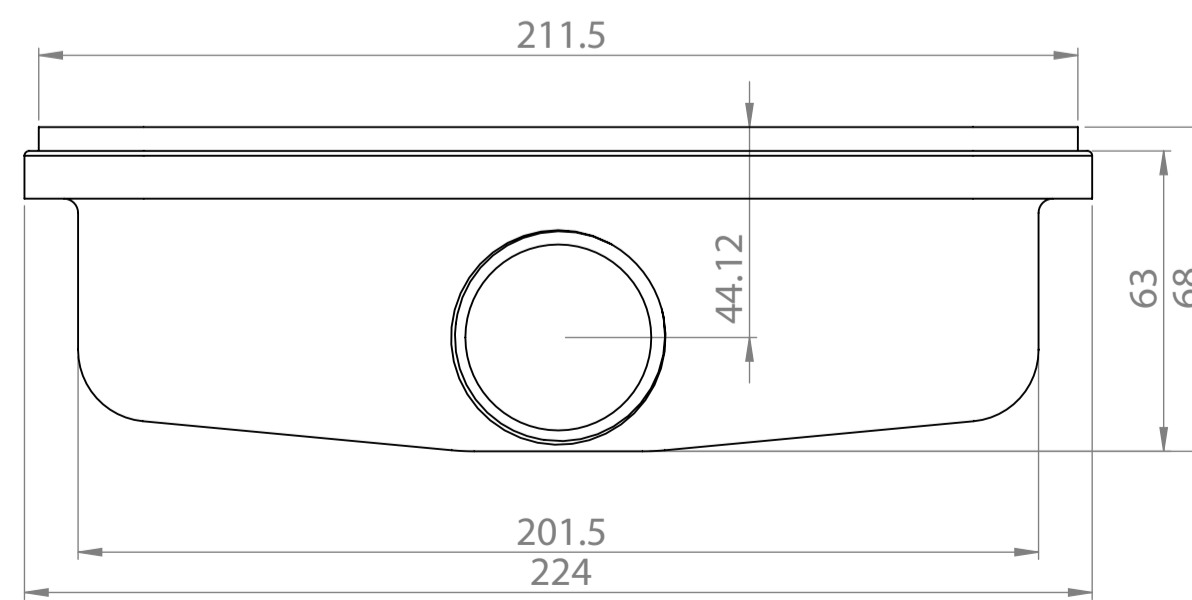

Top View

Full Enclosure View

Shower Tray with Enclosure Kit - B

Shower Tray - Top View

Section View A - A

Waste Kit - Front View

Waste Kit - Top View

LUSO

Product Name	Opulence Kit B
Size, mm	1400 x 800 x 25
Contains	Shower Tray Shower Waste 2x 8mm Reeded Glass Panel 2x Glass-Wall Fixing Kit Glass Bracing Bar

All dimensions provided in mm.