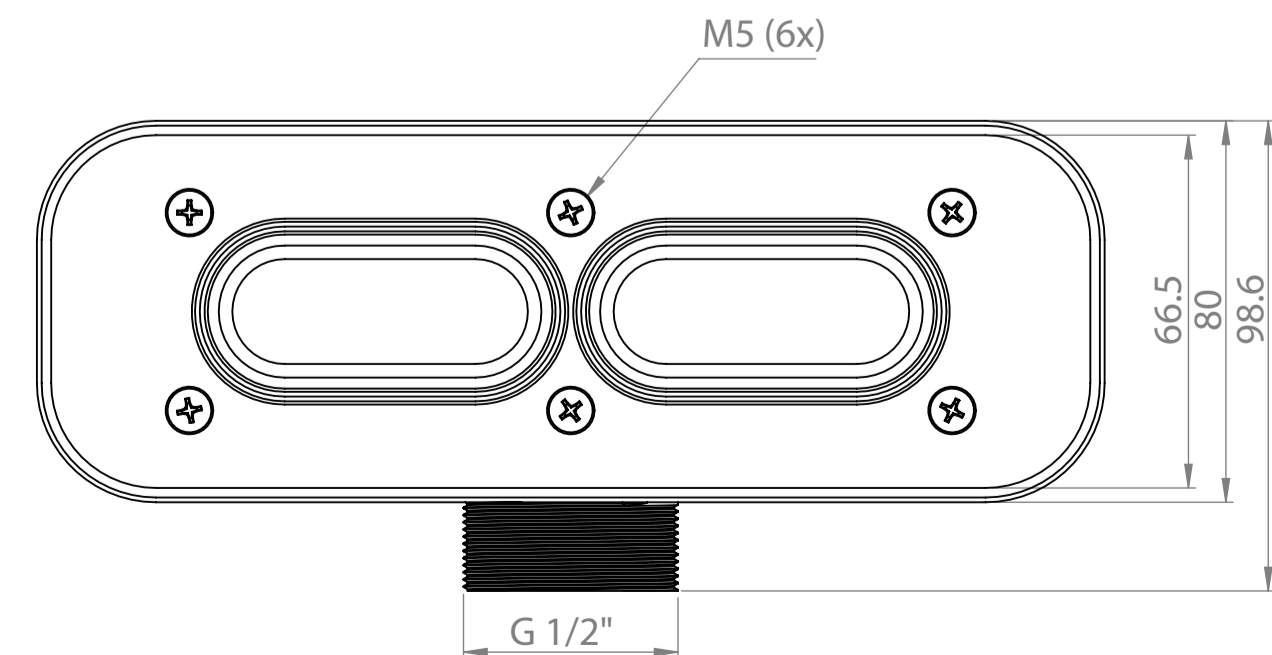

Top View

Full Enclosure View

Shower Tray with Enclosure Kit - B

Shower Tray - Top View

Section View A - A

Waste Kit - Front View

Waste Kit - Top View

LUSO

Product Name	Opulence Kit B
Size, mm	1400 x 800 x 25
Contains	Shower Tray Shower Waste 2x 8mm Reeded Glass Panel 2x Glass-Wall Fixing Kit Glass Bracing Bar

All dimensions provided in mm.