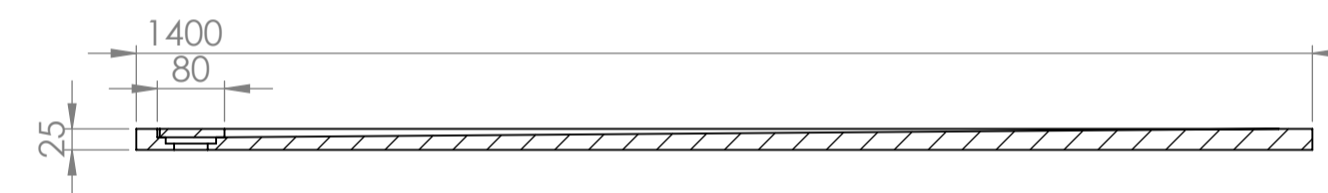

Top View

Full Enclosure View

Shower Tray with Enclosure Kit - B

Shower Tray - Top View

Section View A - A

Waste Kit - Front View

Waste Kit - Top View

LUSO

Product Name	Opulence Kit B
Size, mm	1400 x 800 x 25
Contains	Shower Tray Shower Waste 2x 8mm Reeded Glass Panel 2x Glass-Wall Fixing Kit Glass Bracing Bar

All dimensions provided in mm.