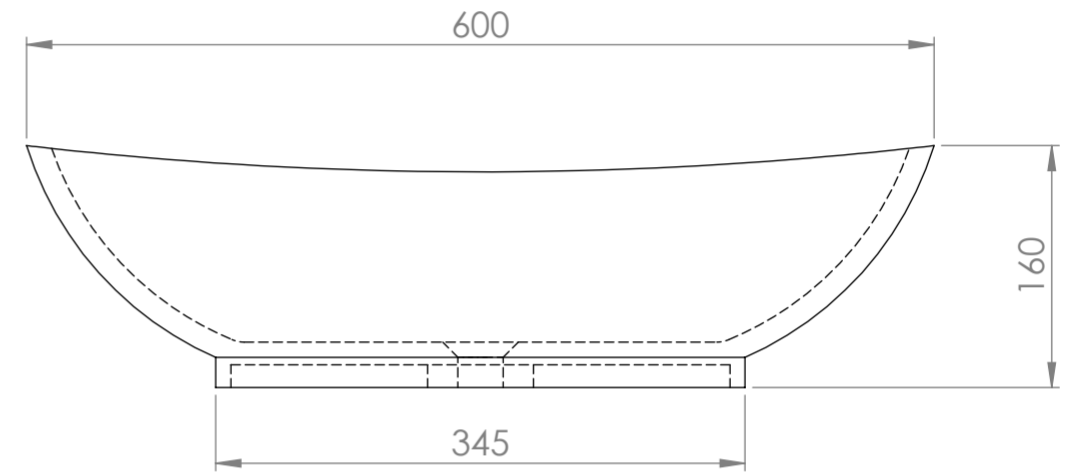

Basin

Top View

Front View - Section View

Counter Top

Top View

Front View

Side View

Back View

LUSO

Product Name	Oasis Stone Resin Basin 600mm & Stone Resin Wall Hung Countertop Basin Shelf Set
Material	
Basin	Stone Resin
Counter Top	Stone Resin
Size, mm	
Basin	600 x 350 x 160
Counter Top	800 x 500 x 100

All dimensions provided in millimeters.