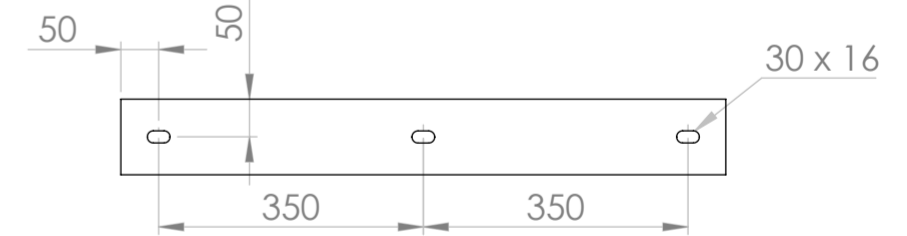

Basin

Top View

Front View - Section View

Counter Top

Top View

Front View

Side View

Back View

LUSO

Product Name	Oasis Stone Resin Basin 600mm & Stone Resin Wall Hung Countertop Basin Shelf Set
Material	
Basin	Stone Resin
Counter Top	Stone Resin
Size, mm	
Basin	600 x 350 x 160
Counter Top	800 x 500 x 100

All dimensions provided in millimeters.