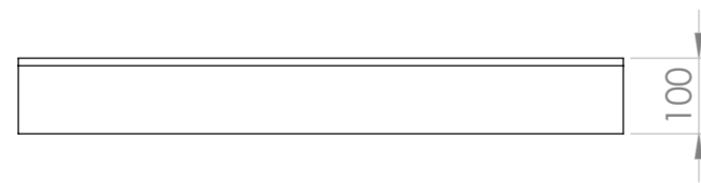

Basin

Top View

Front View - Section View

Counter Top

Top View

Front View

Side View

Back View

LUSO

Product Name	Oasis Stone Resin Basin 600mm & Stone Resin Wall Hung Countertop Basin Shelf Set
Material	
Basin	Stone Resin
Counter Top	Stone Resin
Size, mm	
Basin	600 x 350 x 160
Counter Top	800 x 500 x 100

All dimensions provided in millimeters.