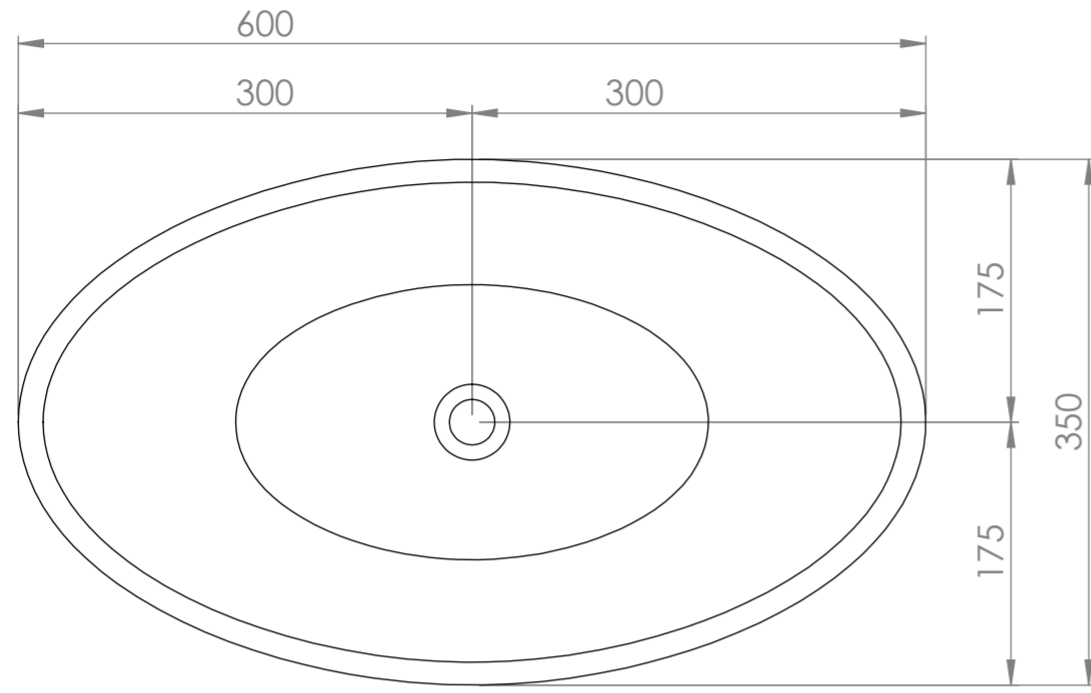

Basin

Top View

Front View - Section View

Counter Top

Top View

Front View

Side View

Back View

LUSO

Product Name	Oasis Stone Resin Basin 600mm & Stone Resin Wall Hung Countertop Basin Shelf Set
Material	
Basin	Stone Resin
Counter Top	Stone Resin
Size, mm	
Basin	600 x 350 x 160
Counter Top	800 x 500 x 100

All dimensions provided in millimeters.