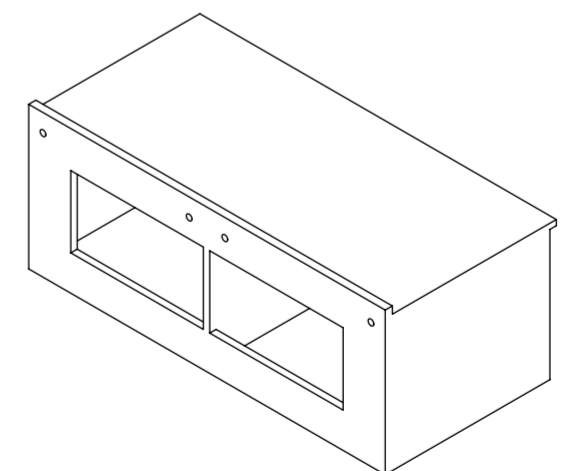

Front View

Side View

Top View

Side View

Front View (Excluding Doors)

Back View

LUSSO

Product Name	Luxor 1000
Material	Stone Resin
Size, mm	1000 x 400 x 480

All dimensions provided in millimeters.