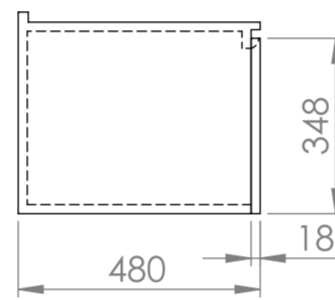

Front View

Side View

Top View

Side View

Front View (Excluding Doors)

Back View

LUSSO

Product Name	Luxor 1000
Material	Stone Resin
Size, mm	1000 x 400 x 480

All dimensions provided in millimeters.