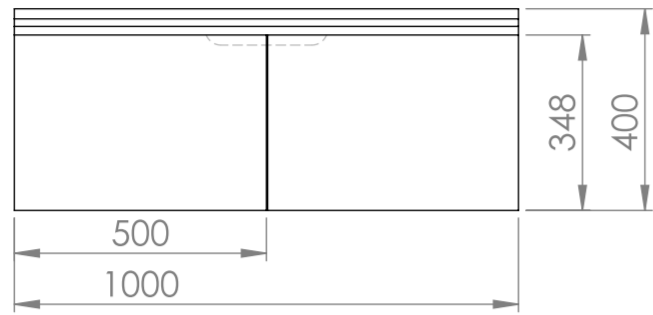

Front View

Side View

Top View

Side View

Front View (Excluding Doors)

Back View

LUSSO

Product Name	Luxor 1000
Material	Stone Resin
Size, mm	1000 x 400 x 480

All dimensions provided in millimeters.