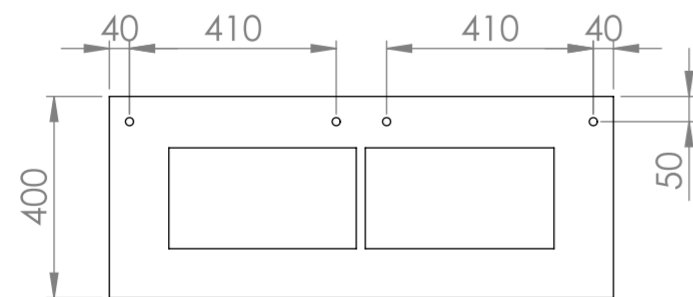

Front View

Side View

Top View

Side View

Front View (Excluding Doors)

Back View

LUSSO

Product Name	Luxor 1000
Material	Stone Resin
Size, mm	1000 x 400 x 480

All dimensions provided in millimeters.