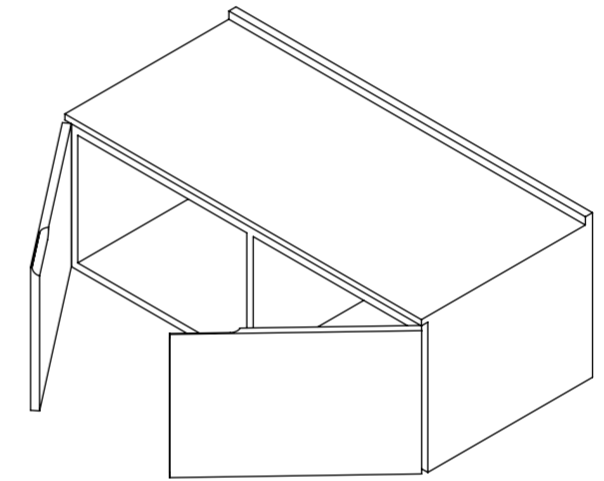

Front View

Side View

Top View

Side View

Front View (Excluding Doors)

Back View

LUSSO

Product Name	Luxor 1000
Material	Stone Resin
Size, mm	1000 x 400 x 480

All dimensions provided in millimeters.