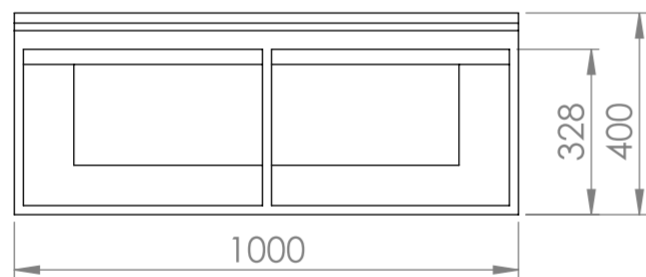

Front View

Side View

Top View

Side View

Front View (Excluding Doors)

Back View

LUSSO

Product Name	Luxor 1000
Material	Stone Resin
Size, mm	1000 x 400 x 480

All dimensions provided in millimeters.