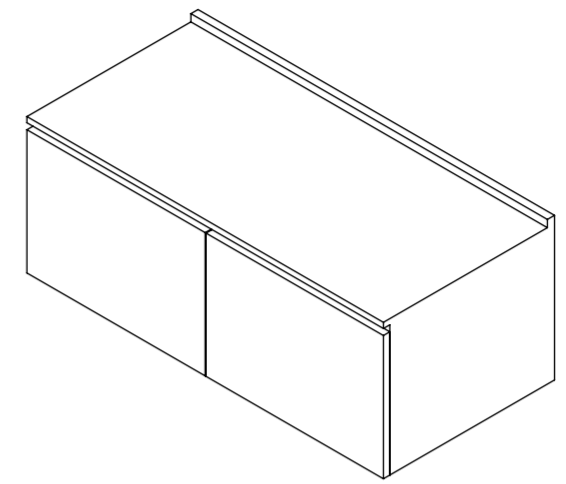

Front View

Side View

Top View

Side View

Front View (Excluding Doors)

Back View

LUSSO

Product Name	Luxor 1000
Material	Stone Resin
Size, mm	1000 x 400 x 480

All dimensions provided in millimeters.