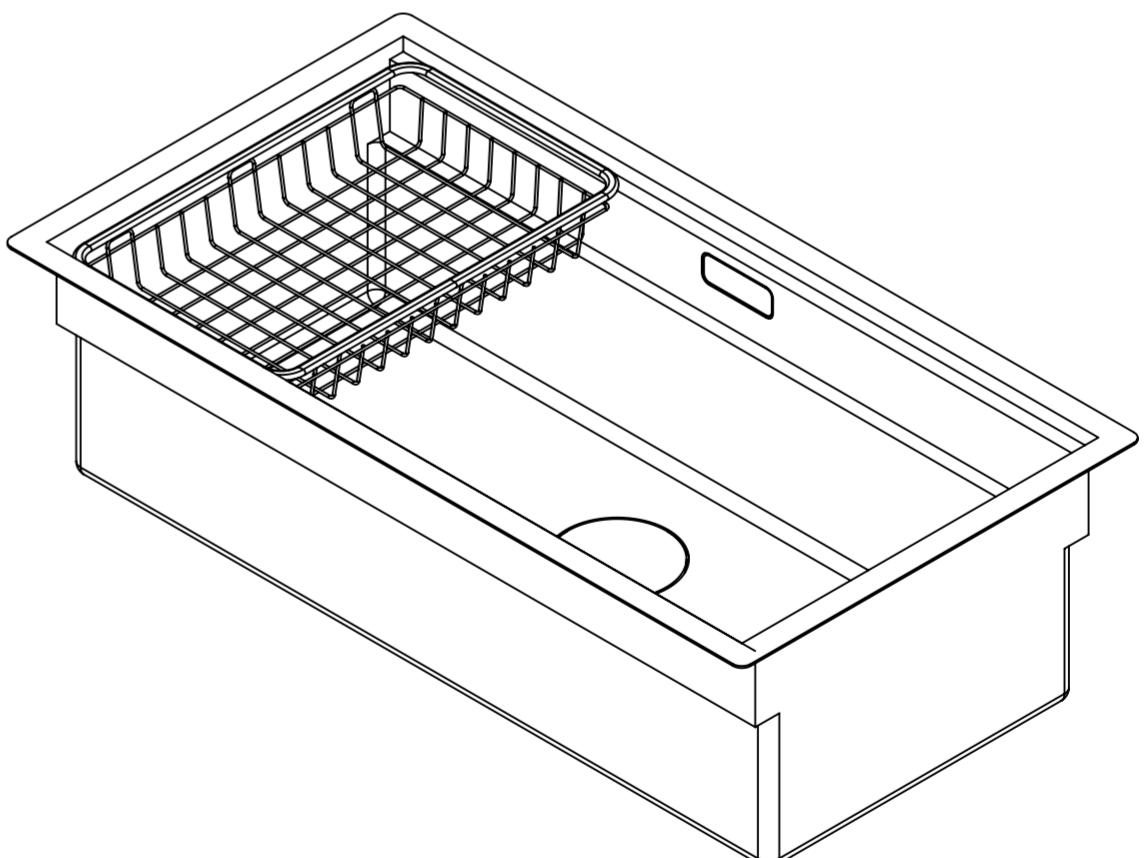

Colander

Soaker

Cutting Board

Rack

All dimensions provided in millimeters.

LUSO	Product Name	Cullinan Undermount Workstation Sink
	Material	Stainless Steel
	Size, mm	830 x 450 x 250