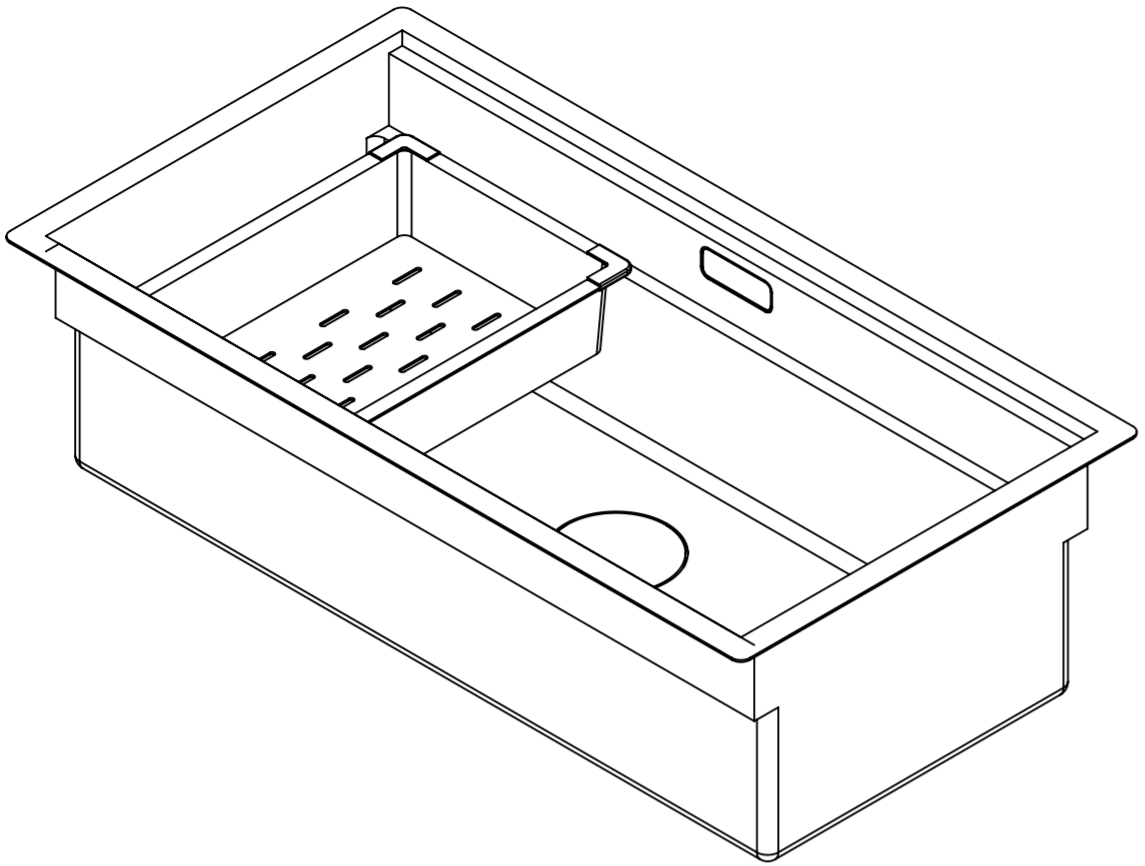

Colander

Soaker

Cutting Board

Rack

All dimensions provided in millimeters.

LUSO	Product Name	Cullinan Undermount Workstation Sink
	Material	Stainless Steel
	Size, mm	830 x 450 x 250