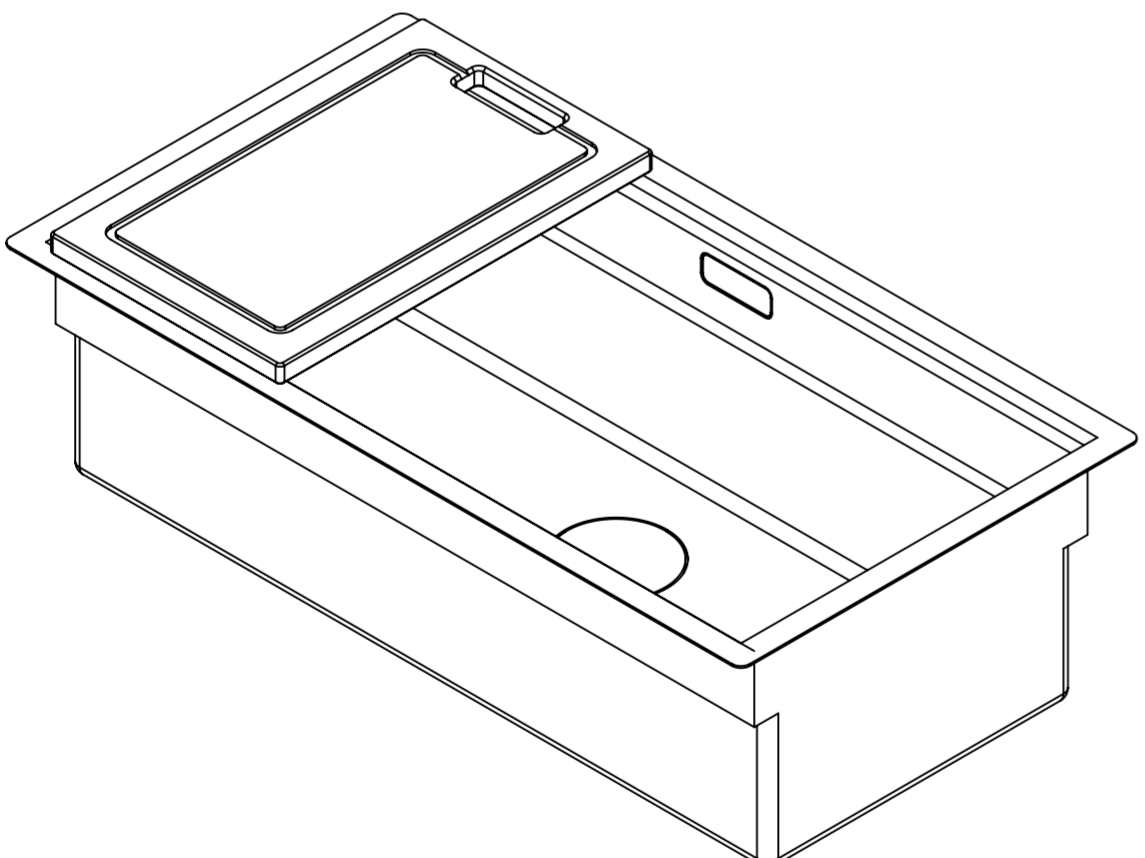

Colander

Soaker

Cutting Board

Rack

All dimensions provided in millimeters.

LUSO	Product Name	Cullinan Undermount Workstation Sink
	Material	Stainless Steel
	Size, mm	830 x 450 x 250