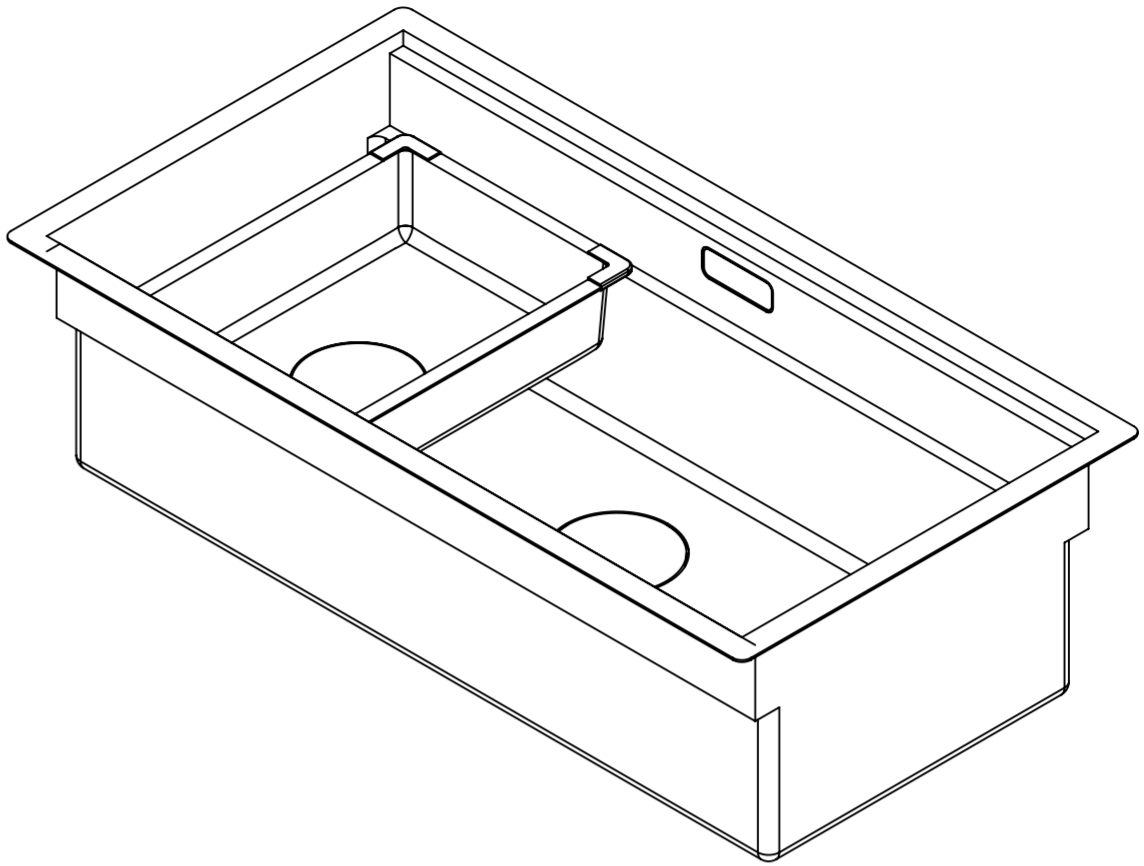

Colander

Soaker

Cutting Board

Rack

All dimensions provided in millimeters.

LUSO	Product Name	Cullinan Undermount Workstation Sink
	Material	Stainless Steel
	Size, mm	830 x 450 x 250