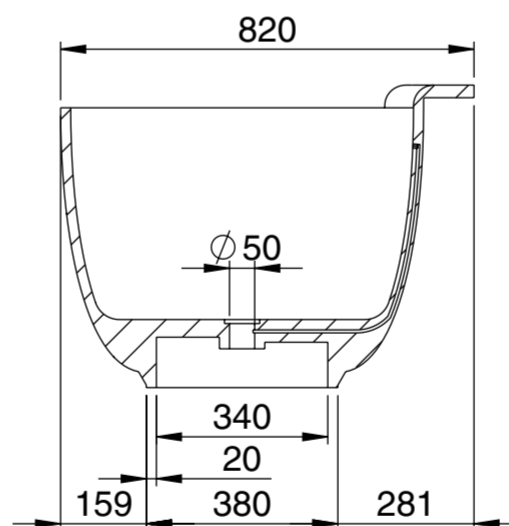

Top View

Front View - Section View

Side View - Section View

**LUSO**

Product Name	Marni 1580
Material	Stone Resin
Product Size (mm)	1580 x 820 x 600

*All dimensions provided in millimeters.*