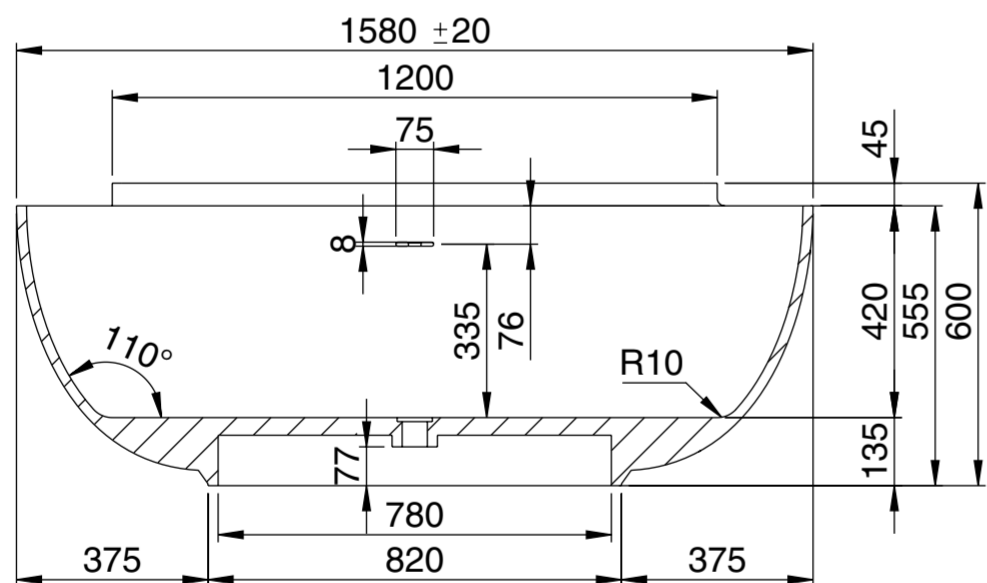

Top View

Front View - Section View

Side View - Section View

**LUSO**

Product Name	Marni 1580
Material	Stone Resin
Product Size (mm)	1580 x 820 x 600

*All dimensions provided in millimeters.*