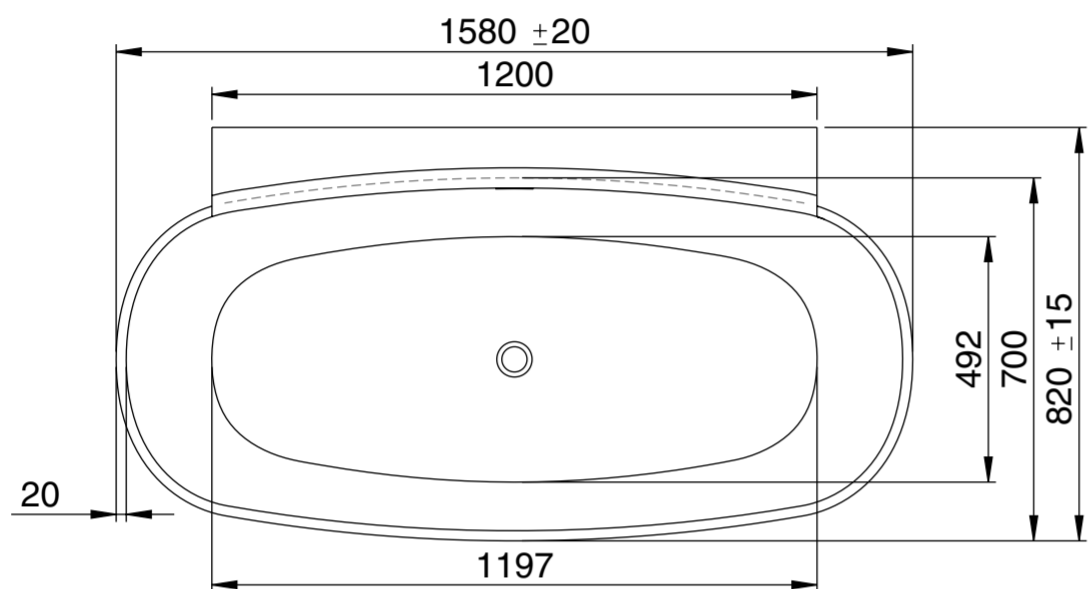

Top View

Front View - Section View

Side View - Section View

**LUSO**

Product Name	Marni 1580
Material	Stone Resin
Product Size (mm)	1580 x 820 x 600

*All dimensions provided in millimeters.*