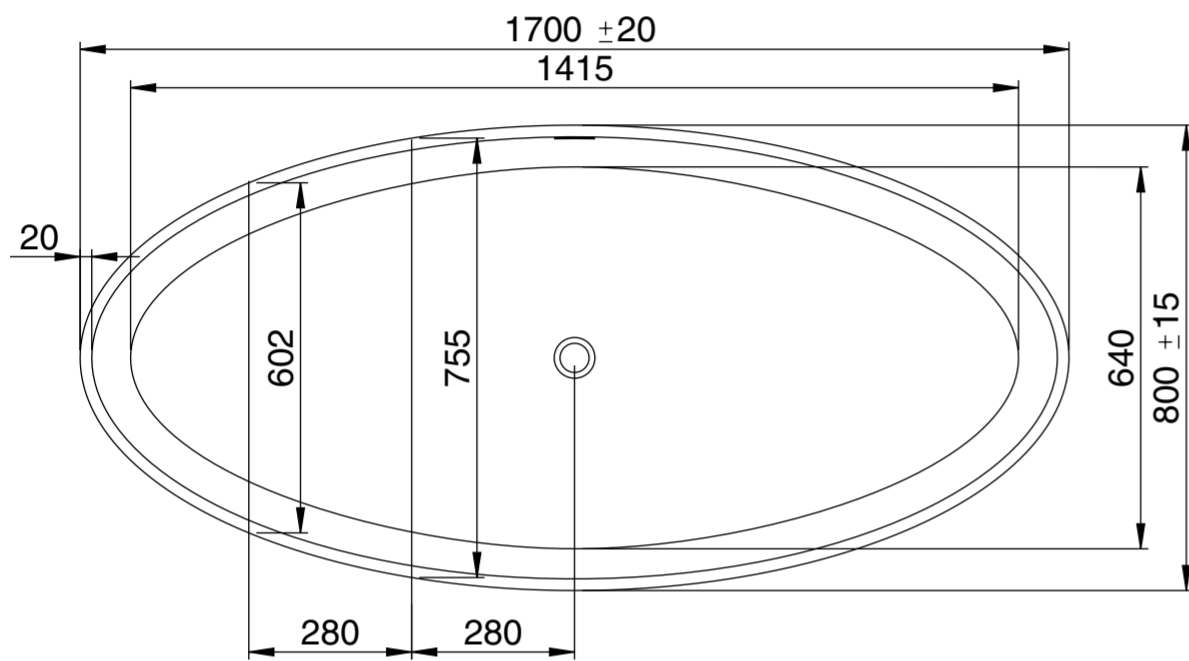

Top View

Front View - Section View

Side View - Section View

LUSO

Product Name	Morini 1700
Material	Stone Resin
Product Size (mm)	1700 x 800 x 540

All dimensions provided in millimeters.