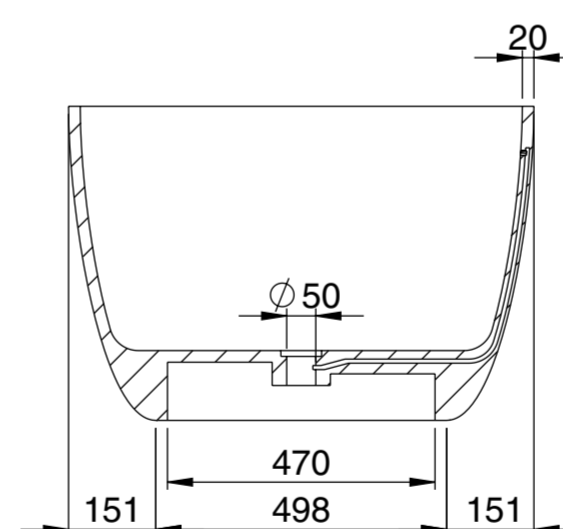

Top View

Front View - Section View

Side View - Section View

LUSO

Product Name	Morini 1700
Material	Stone Resin
Product Size (mm)	1700 x 800 x 540

All dimensions provided in millimeters.