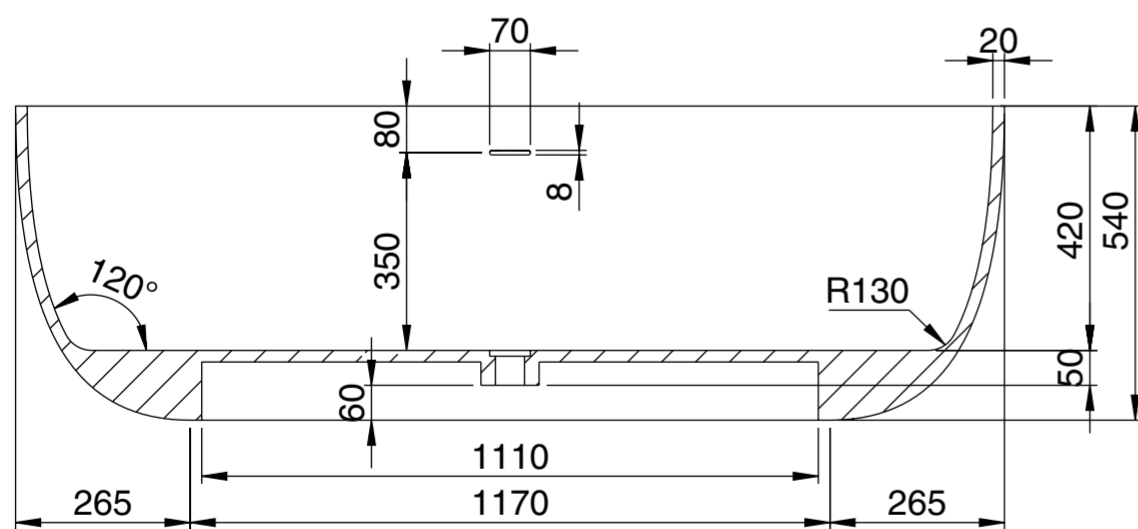

Top View

Front View - Section View

Side View - Section View

LUSO

Product Name	Morini 1700
Material	Stone Resin
Product Size (mm)	1700 x 800 x 540

All dimensions provided in millimeters.