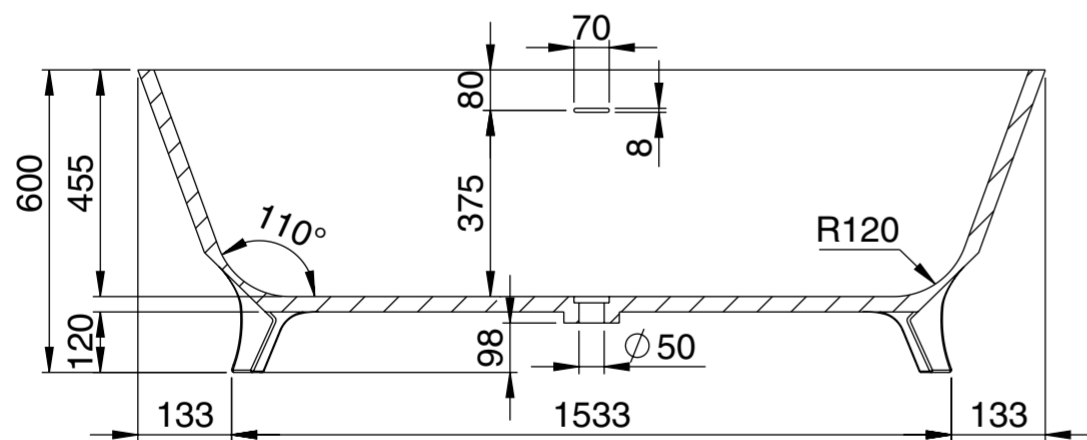

Top View

Front View - Section View

Side View - Section View

LUSO

Product Name	Momo 1800
Material	Stone Resin
Product Size (mm)	1800 x 800 x 600

All dimensions provided in millimeters.