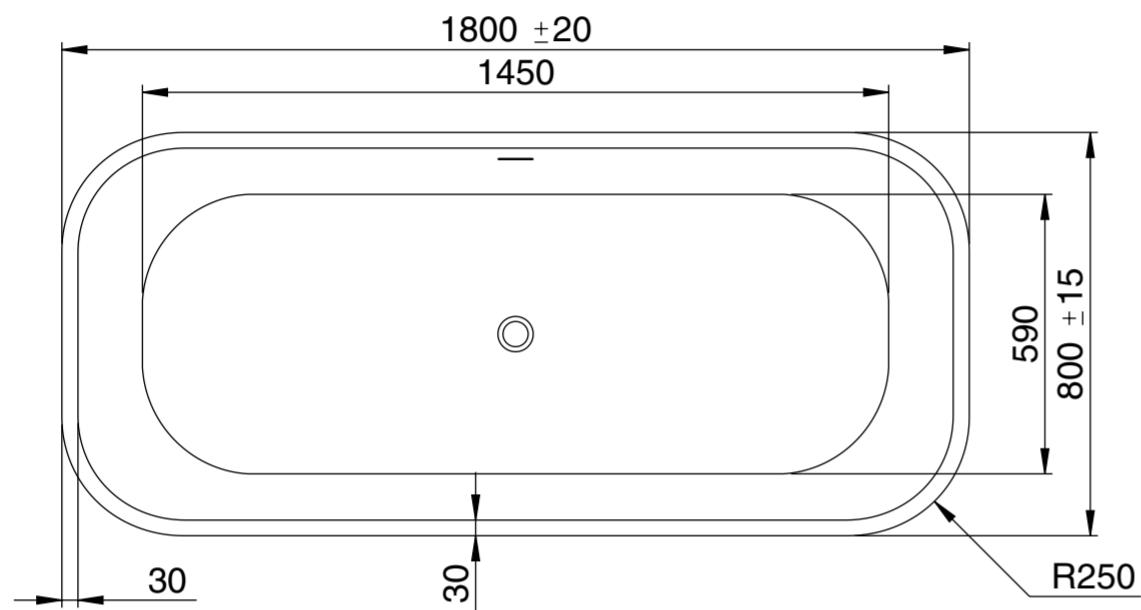

Top View

Front View - Section View

Side View - Section View

LUSO

Product Name	Momo 1800
Material	Stone Resin
Product Size (mm)	1800 x 800 x 600

All dimensions provided in millimeters.