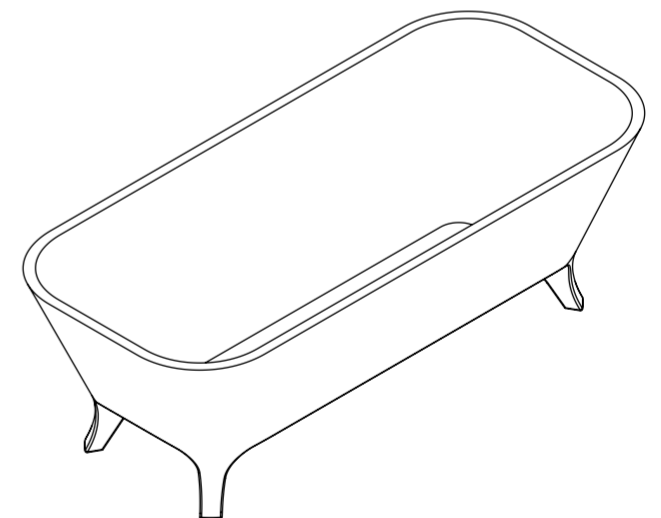

Top View

Front View - Section View

Side View - Section View

LUSO

Product Name	Momo 1800
Material	Stone Resin
Product Size (mm)	1800 x 800 x 600

All dimensions provided in millimeters.