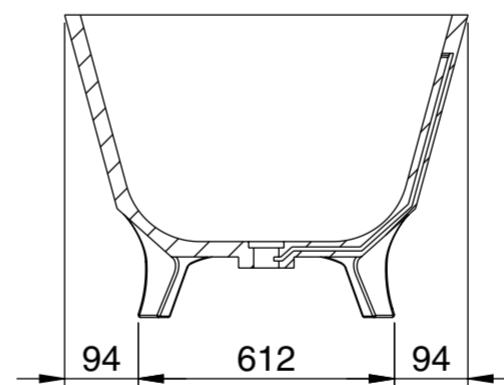

Top View

Front View - Section View

Side View - Section View

LUSO

Product Name	Momo 1800
Material	Stone Resin
Product Size (mm)	1800 x 800 x 600

All dimensions provided in millimeters.