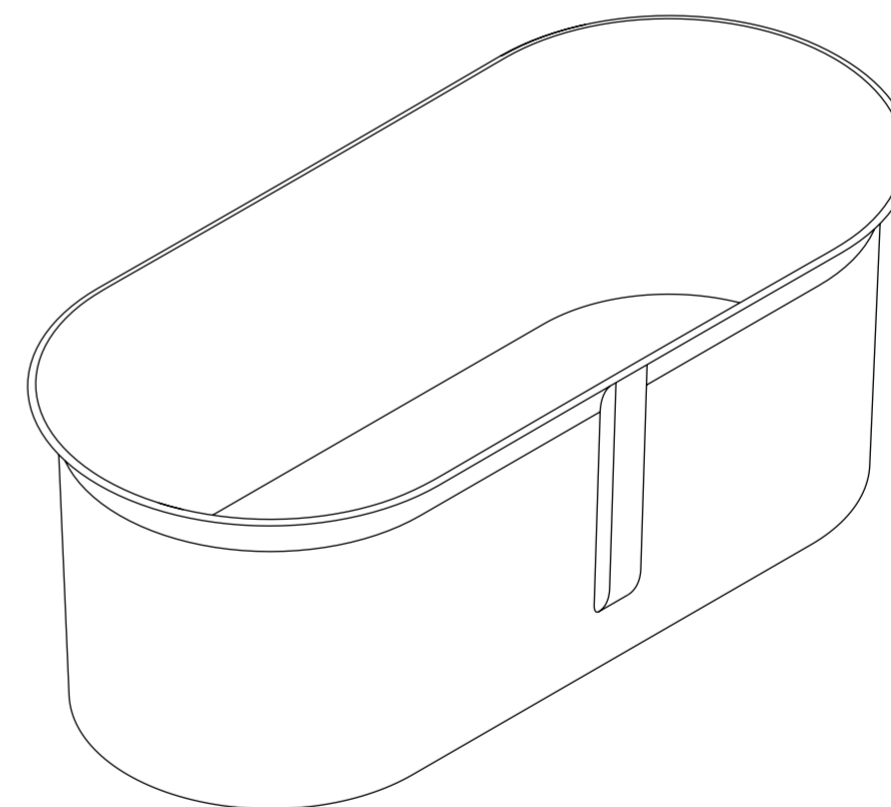

Front View - Section View

Side View - Section View

Top View

LUSO

Product Name	Vasca
Material	Stone Resin
Product Size (mm)	1520 x 700 x 550

All dimensions provided in millimeters.