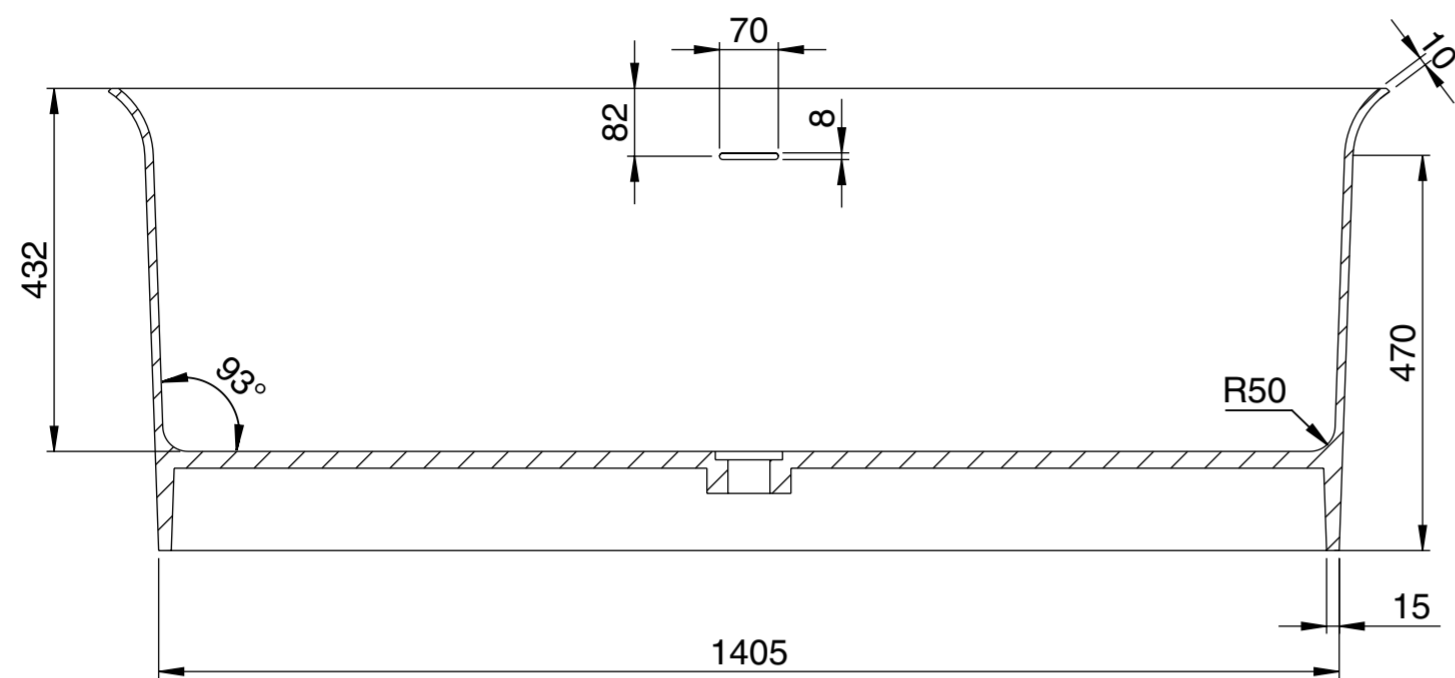

Front View - Section View

Side View - Section View

Top View

LUSO

Product Name	Vasca
Material	Stone Resin
Product Size (mm)	1520 x 700 x 550

All dimensions provided in millimeters.