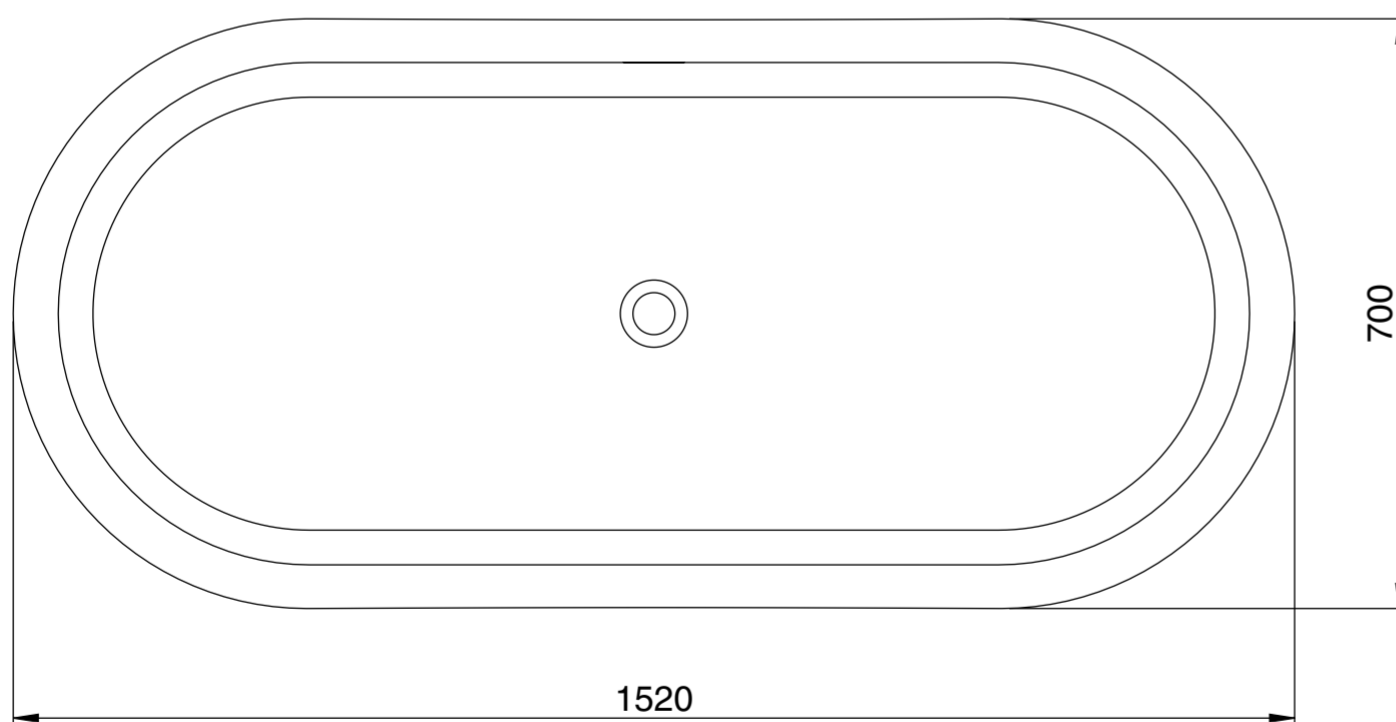

Front View - Section View

Side View - Section View

Top View

LUSO

Product Name	Vasca
Material	Stone Resin
Product Size (mm)	1520 x 700 x 550

All dimensions provided in millimeters.