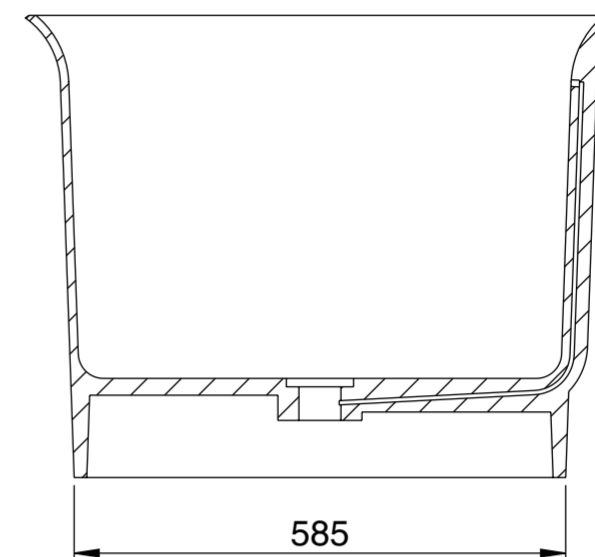

Front View - Section View

Side View - Section View

Top View

LUSO

Product Name	Vasca
Material	Stone Resin
Product Size (mm)	1520 x 700 x 550

All dimensions provided in millimeters.