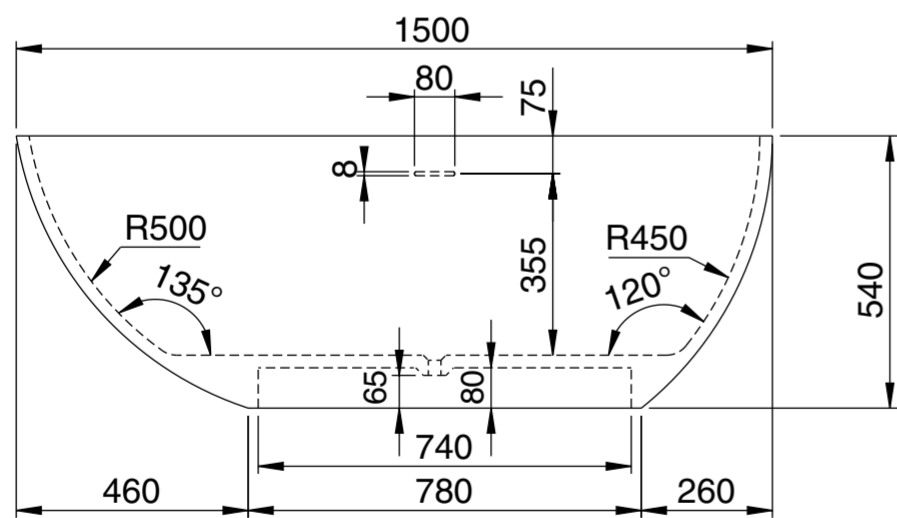

Top View

Front View - Section View

Side View - Section View

LUSO

Product Name	Egg Shell 1500
Material	Stone Resin
Product Size (mm)	1500 x 760 x 540

All dimensions provided in millimeters.