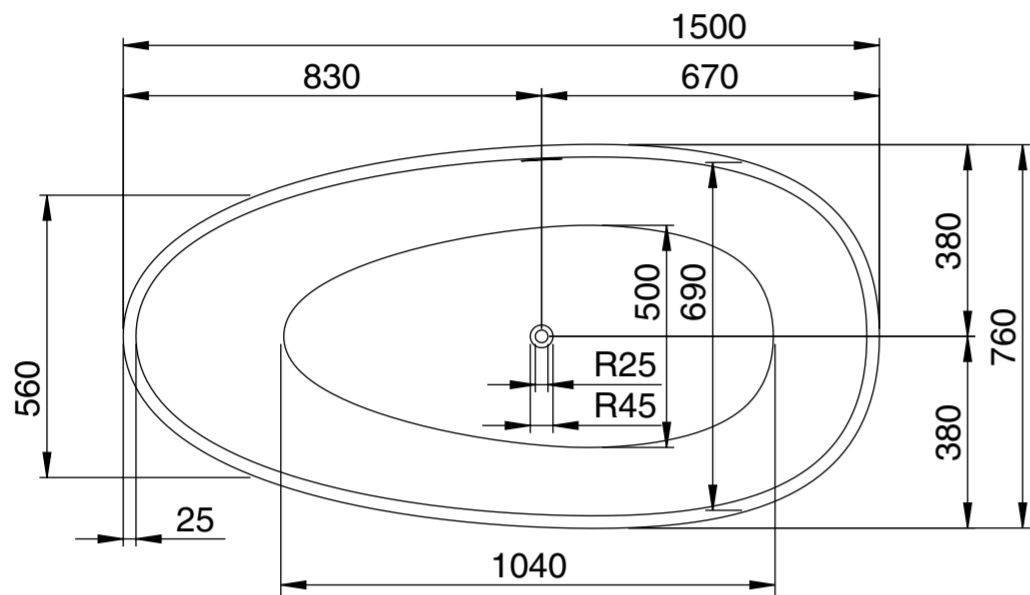

Top View

Front View - Section View

Side View - Section View

LUSO

Product Name	Egg Shell 1500
Material	Stone Resin
Product Size (mm)	1500 x 760 x 540

All dimensions provided in millimeters.