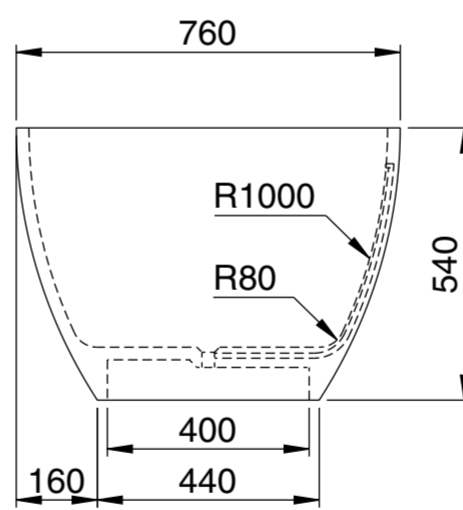

Top View

Front View - Section View

Side View - Section View

LUSO

Product Name	Egg Shell 1500
Material	Stone Resin
Product Size (mm)	1500 x 760 x 540

All dimensions provided in millimeters.