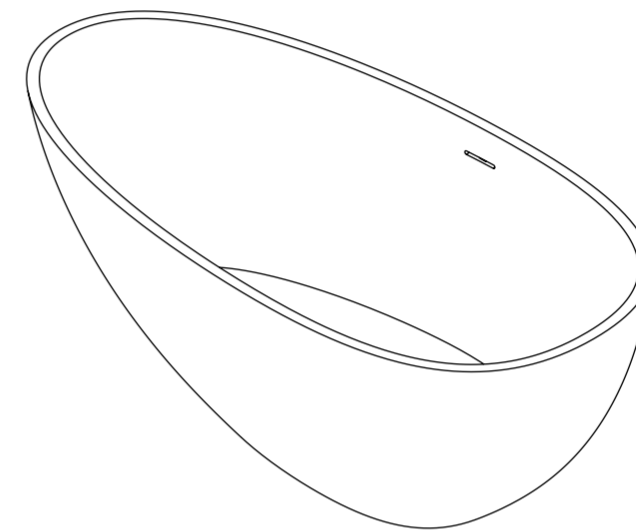

Top View

Front View - Section View

Side View - Section View

LUSO

Product Name	Egg Shell 1500
Material	Stone Resin
Product Size (mm)	1500 x 760 x 540

All dimensions provided in millimeters.