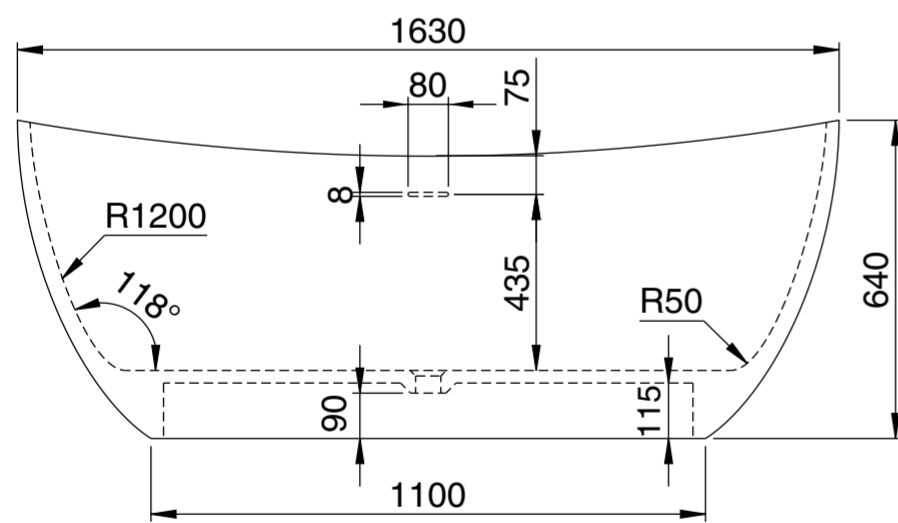

Top View

Front View - Section View

Side View - Section View

LUSO

Product Name	Soho 1630
Material	Stone Resin
Product Size (mm)	1630 x 850 x 640

All dimensions provided in millimeters.