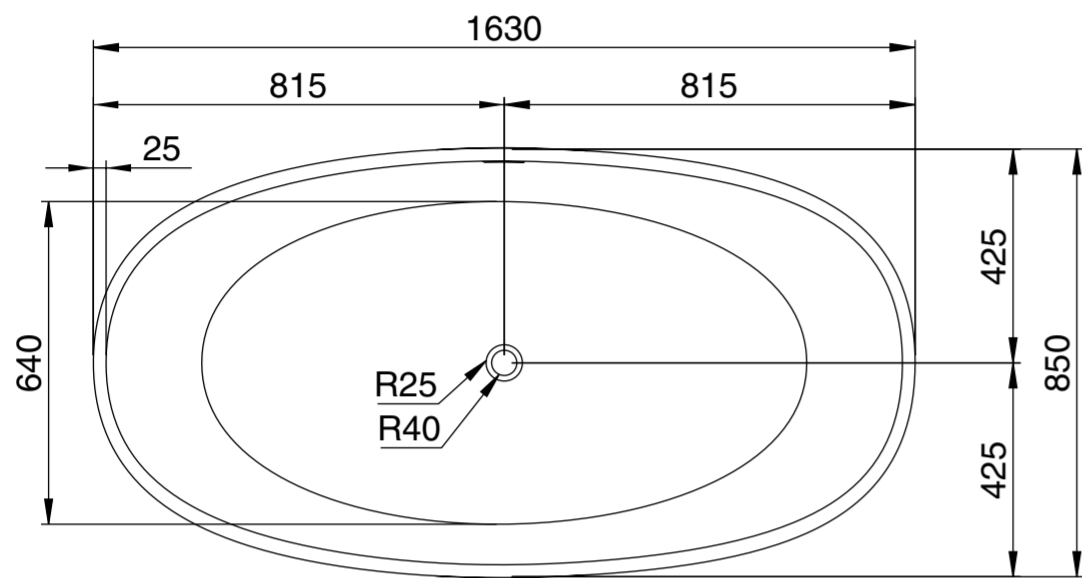

Top View

Front View - Section View

Side View - Section View

LUSO

Product Name	Soho 1630
Material	Stone Resin
Product Size (mm)	1630 x 850 x 640

All dimensions provided in millimeters.