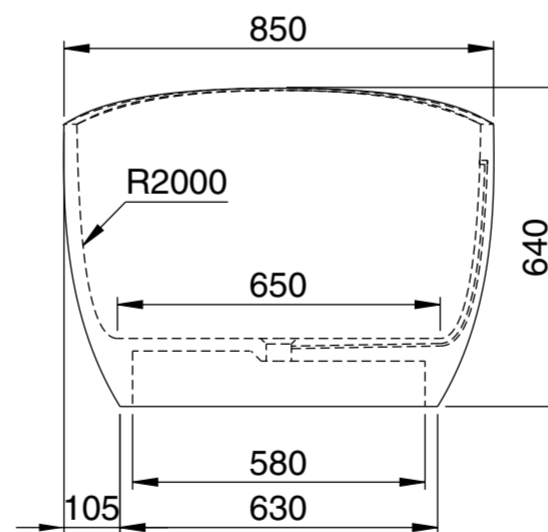

Top View

Front View - Section View

Side View - Section View

LUSO

Product Name	Soho 1630
Material	Stone Resin
Product Size (mm)	1630 x 850 x 640

All dimensions provided in millimeters.