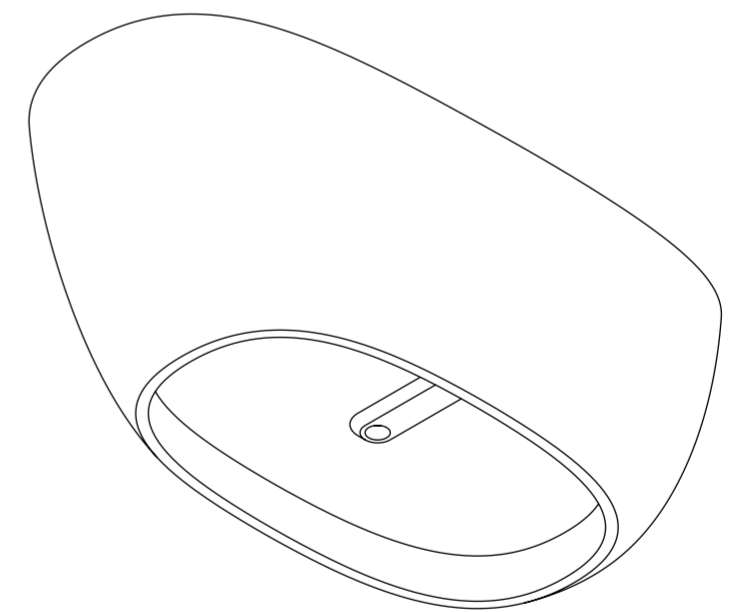

Top View

Front View - Section View

Side View - Section View

LUSO

Product Name	Soho 1630
Material	Stone Resin
Product Size (mm)	1630 x 850 x 640

All dimensions provided in millimeters.