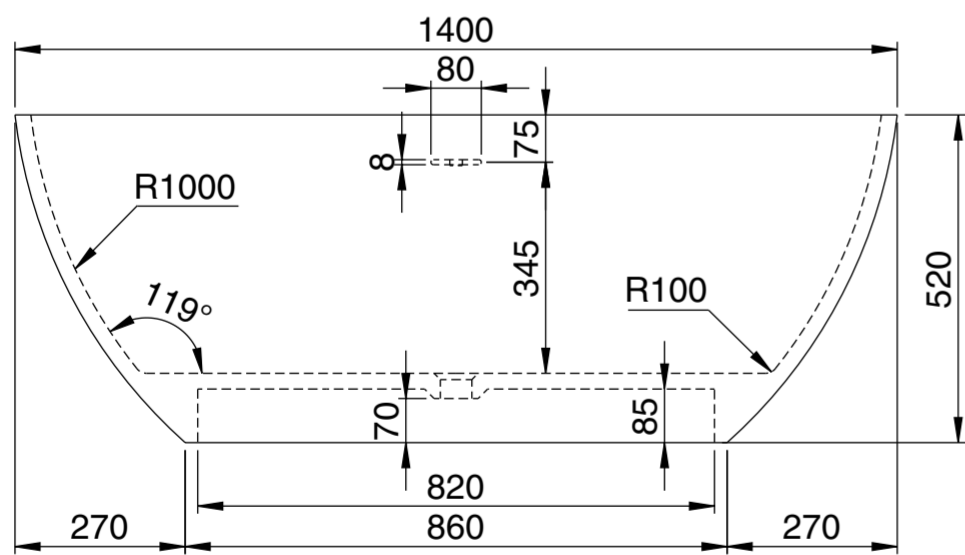

Top View

Front View - Section View

Side View - Section View

LUSO

Product Name	Picasso Compact 1400
Material	Stone Resin
Product Size (mm)	1400 x 700 x 520

All dimensions provided in millimeters.