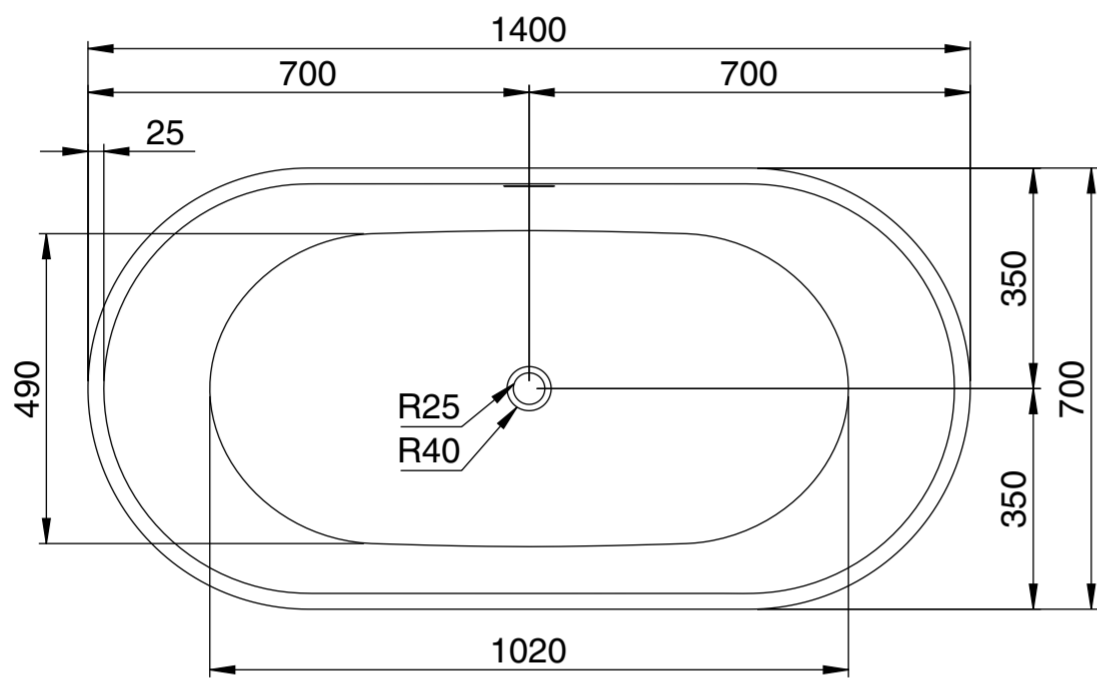

Top View

Front View - Section View

Side View - Section View

LUSO

Product Name	Picasso Compact 1400
Material	Stone Resin
Product Size (mm)	1400 x 700 x 520

All dimensions provided in millimeters.