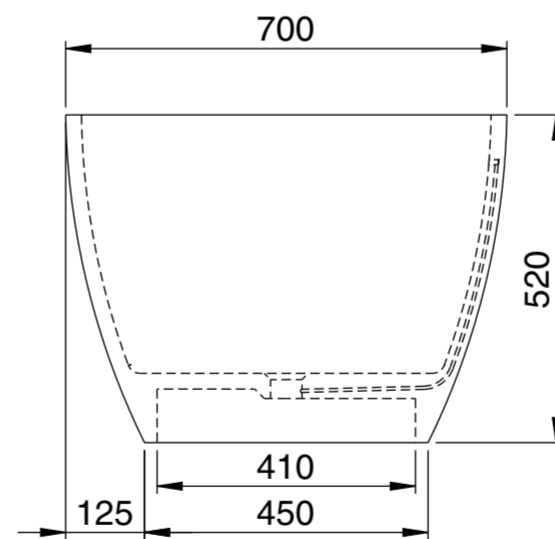

Top View

Front View - Section View

Side View - Section View

LUSO

Product Name	Picasso Compact 1400
Material	Stone Resin
Product Size (mm)	1400 x 700 x 520

All dimensions provided in millimeters.