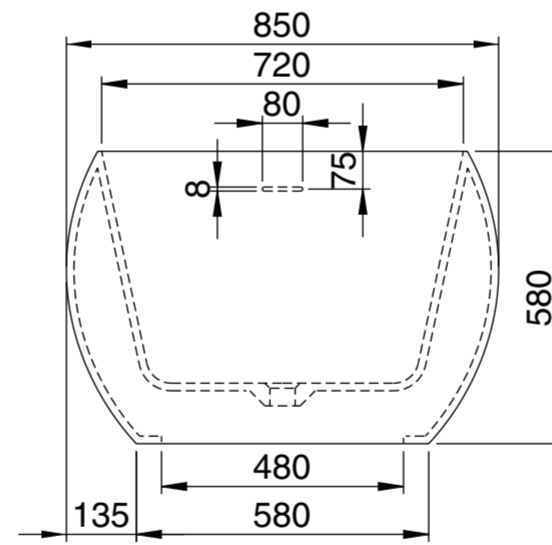

Top View

Front View - Section View

Side View - Section View

**LUSO**

|                   |                  |
|-------------------|------------------|
| Product Name      | Pod 1800         |
| Material          | Stone Resin      |
| Product Size (mm) | 1800 x 850 x 580 |

*All dimensions provided in millimeters.*