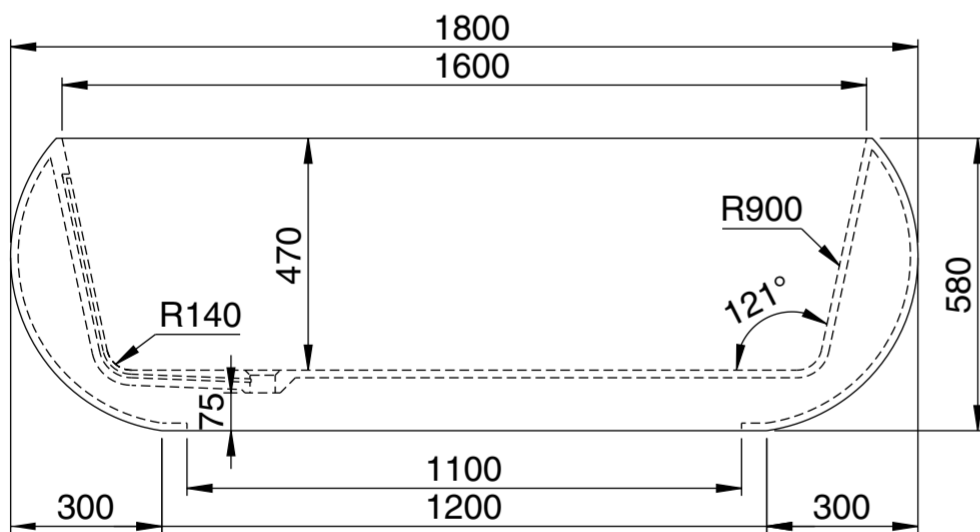

Top View

Front View - Section View

Side View - Section View

**LUSO**

|                   |                  |
|-------------------|------------------|
| Product Name      | Pod 1800         |
| Material          | Stone Resin      |
| Product Size (mm) | 1800 x 850 x 580 |

*All dimensions provided in millimeters.*