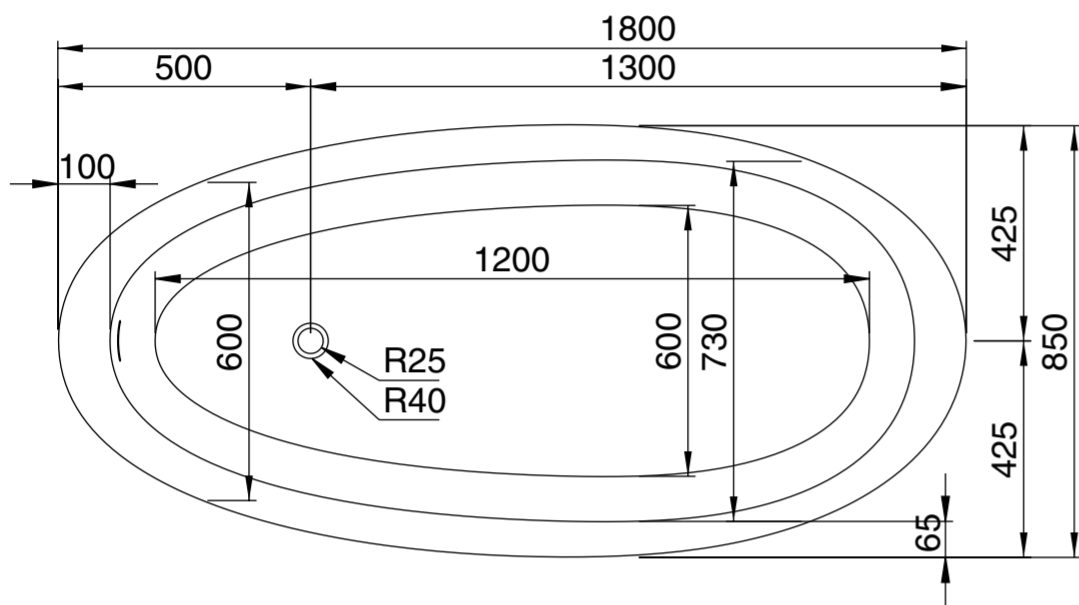

Top View

Front View - Section View

Side View - Section View

**LUSO**

|                   |                  |
|-------------------|------------------|
| Product Name      | Pod 1800         |
| Material          | Stone Resin      |
| Product Size (mm) | 1800 x 850 x 580 |

*All dimensions provided in millimeters.*