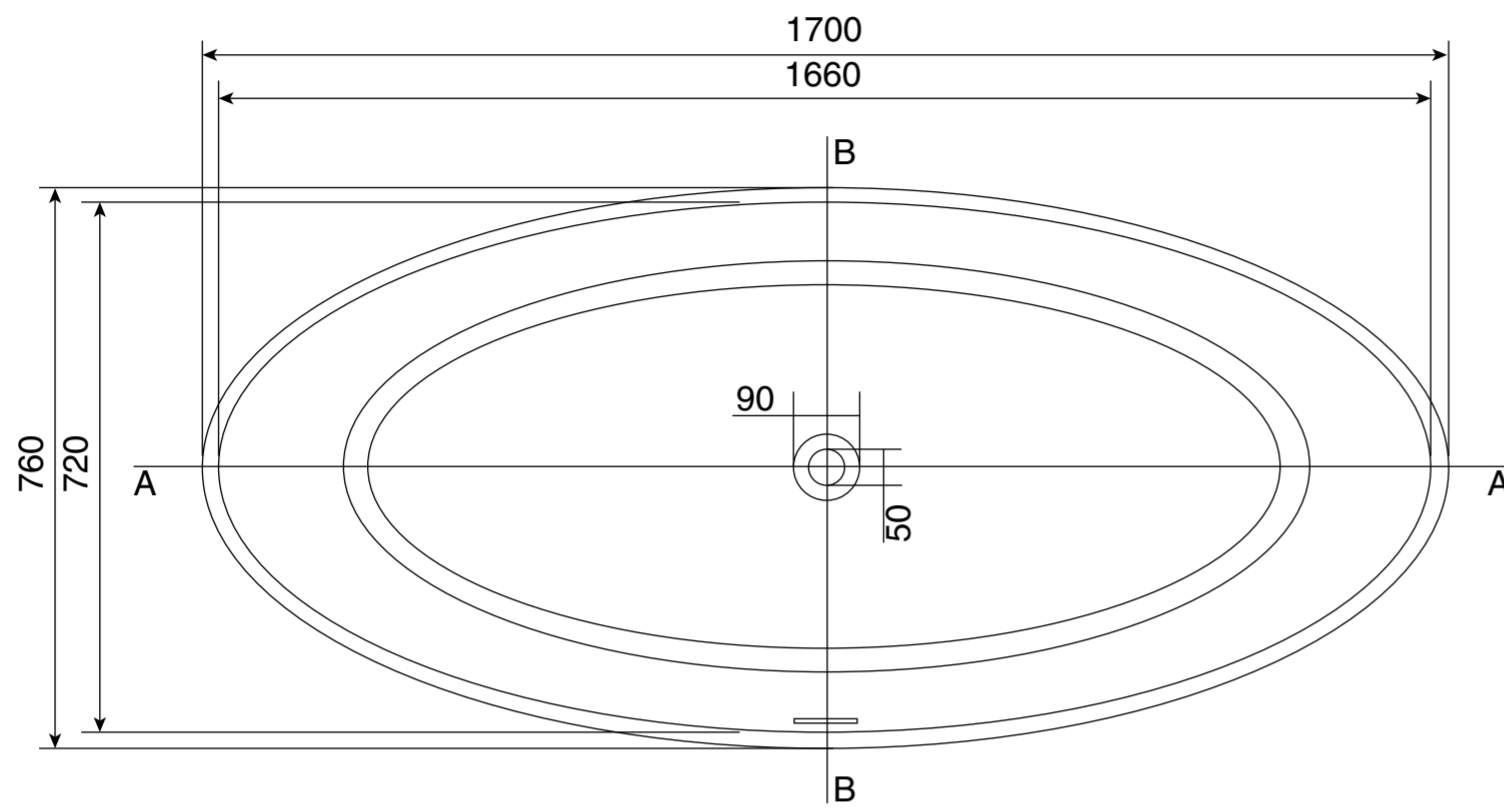

Top View

Front View - Section View

Side View - Section View

LUSO

Product Name	Jadore I
Material	Stone Resin
Product Size (mm)	1700 x 760 x 550

All dimensions provided in millimeters.