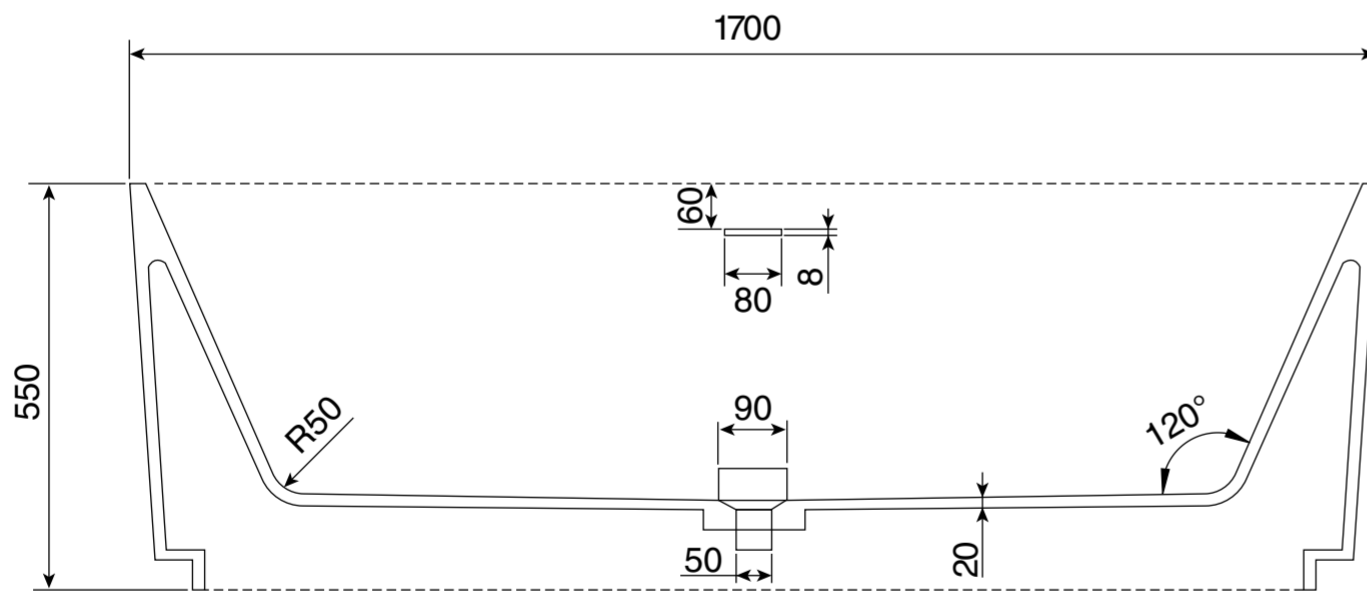

Top View

Front View - Section View

Side View - Section View

LUSO

Product Name	Jadore I
Material	Stone Resin
Product Size (mm)	1700 x 760 x 550

All dimensions provided in millimeters.