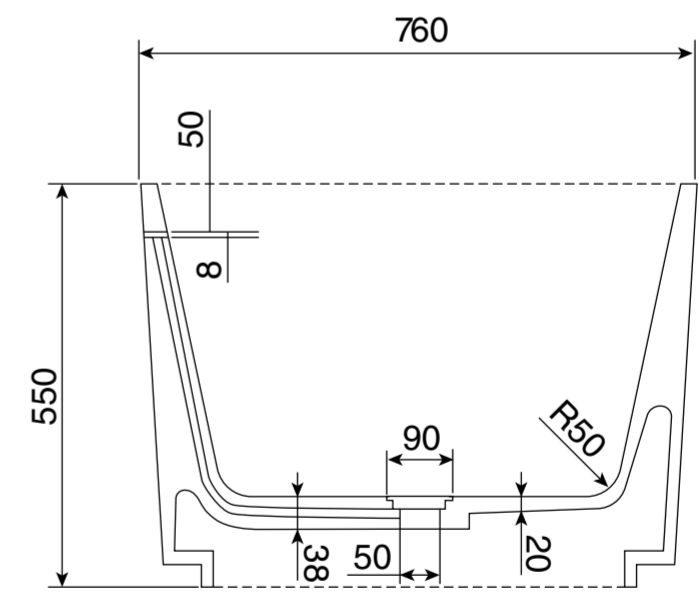

Top View

Front View - Section View

Side View - Section View

LUSO

Product Name	Jadore I
Material	Stone Resin
Product Size (mm)	1700 x 760 x 550

All dimensions provided in millimeters.