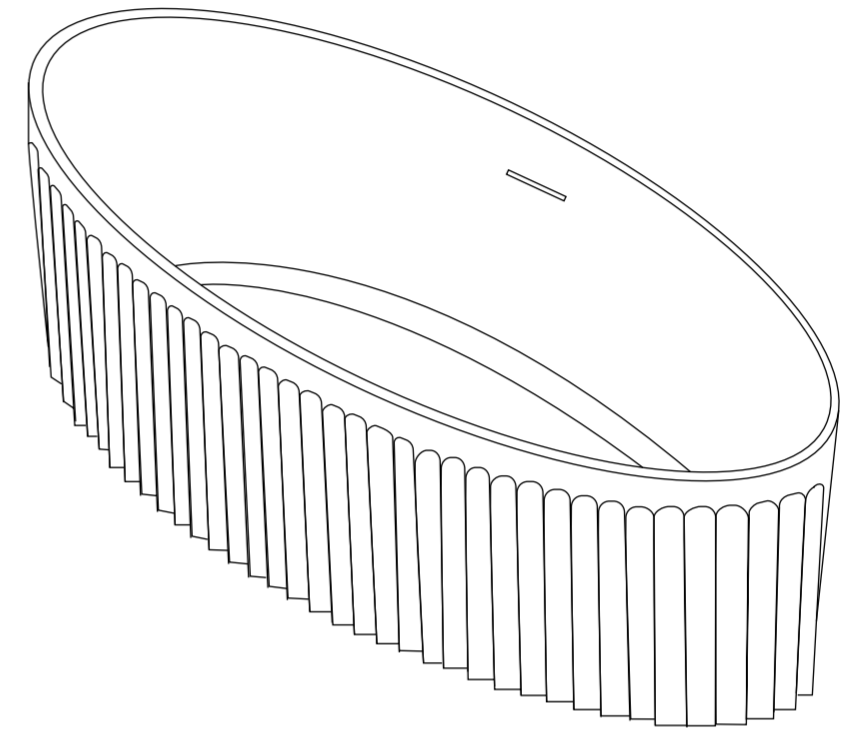

Top View

Front View - Section View

Side View - Section View

LUSO

Product Name	Jadore I
Material	Stone Resin
Product Size (mm)	1700 x 760 x 550

All dimensions provided in millimeters.