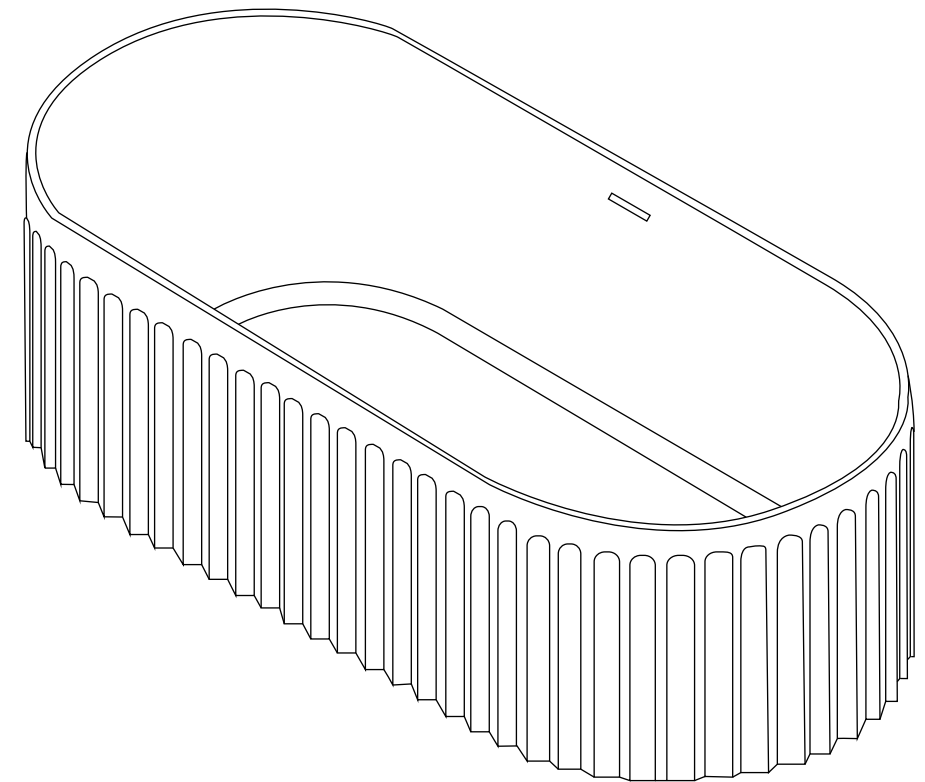

Top View

Front View - Section View

Side View - Section View

LUSO

Product Name	Jadore II
Material	Stone Resin
Product Size (mm)	1700 x 800 x 550

All dimensions provided in millimeters.