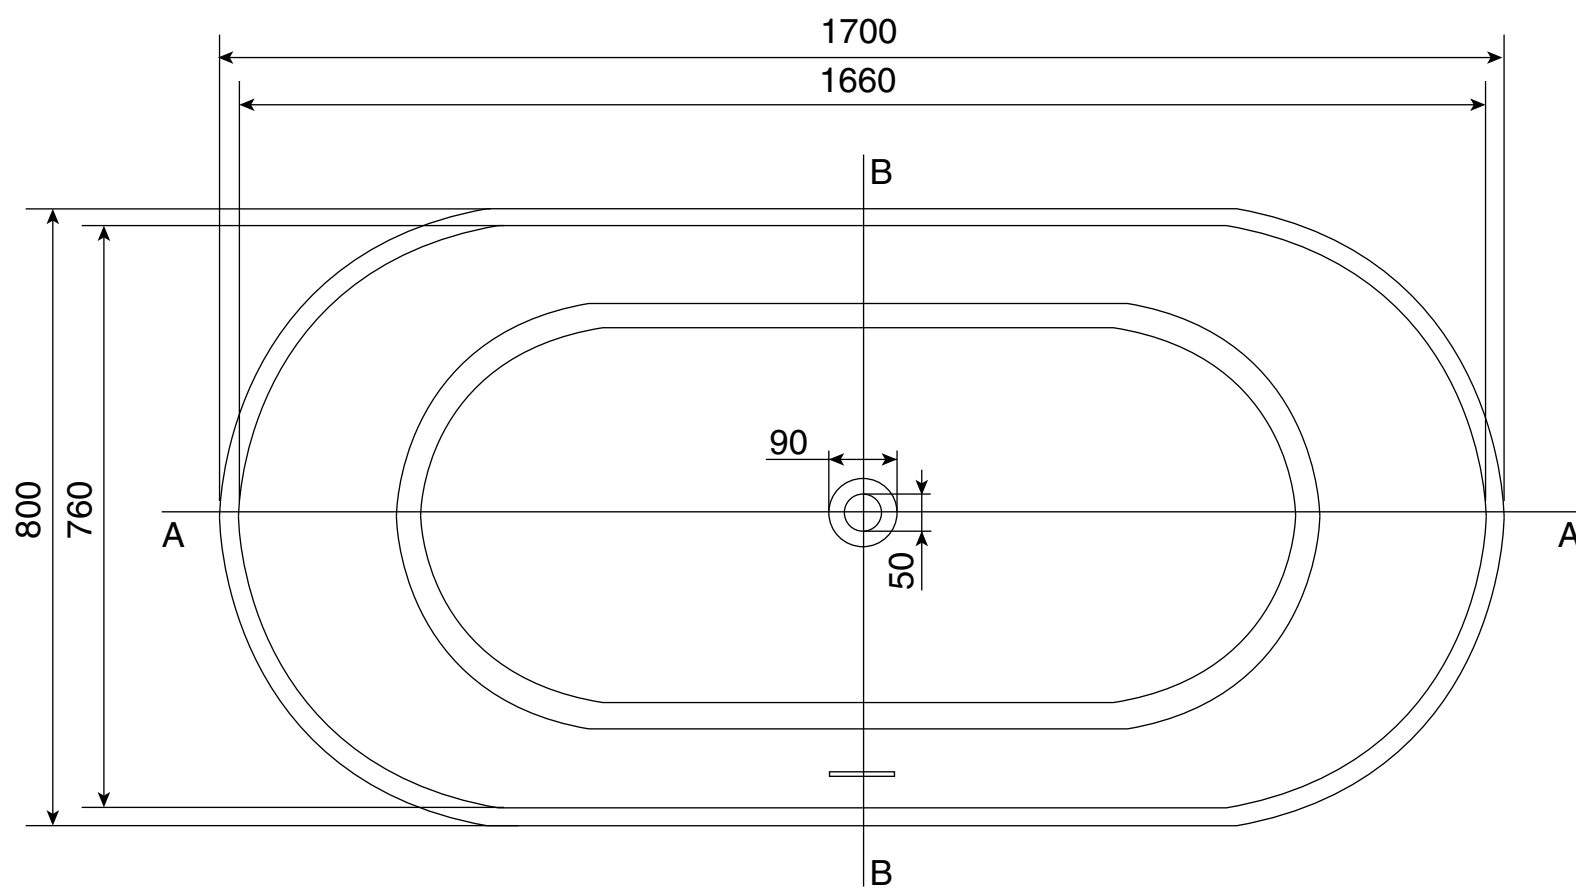

Top View

Front View - Section View

Side View - Section View

LUSO

Product Name	Jadore II
Material	Stone Resin
Product Size (mm)	1700 x 800 x 550

All dimensions provided in millimeters.