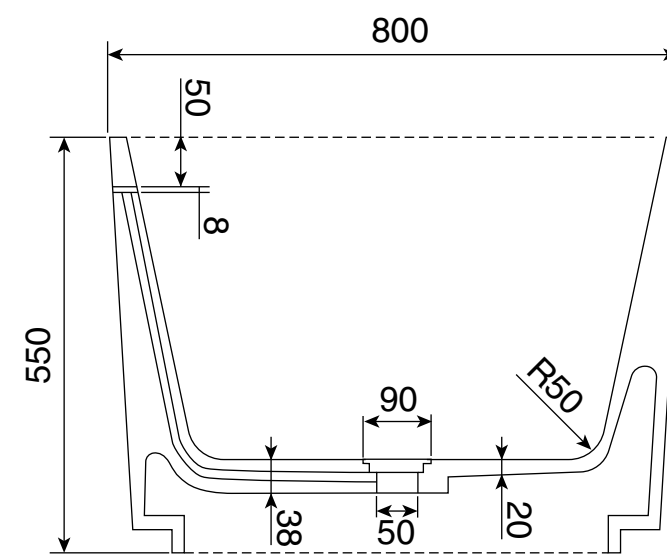

Top View

Front View - Section View

Side View - Section View

LUSO

Product Name	Jadore II
Material	Stone Resin
Product Size (mm)	1700 x 800 x 550

All dimensions provided in millimeters.