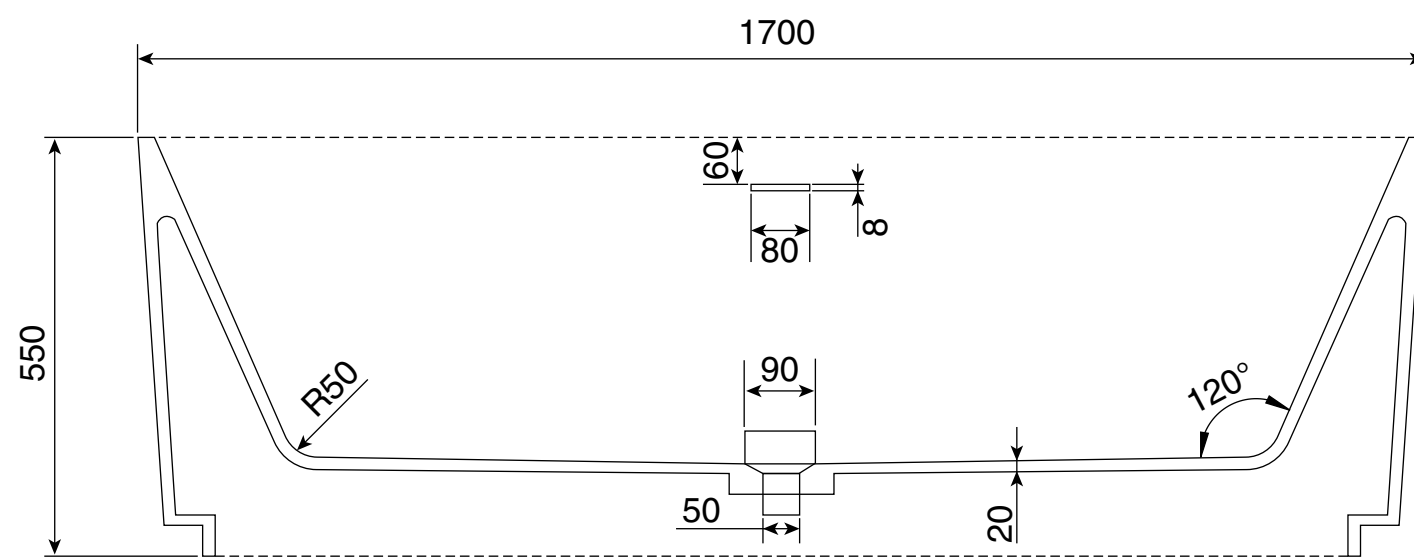

Top View

Front View - Section View

Side View - Section View

LUSO

Product Name	Jadore II
Material	Stone Resin
Product Size (mm)	1700 x 800 x 550

All dimensions provided in millimeters.