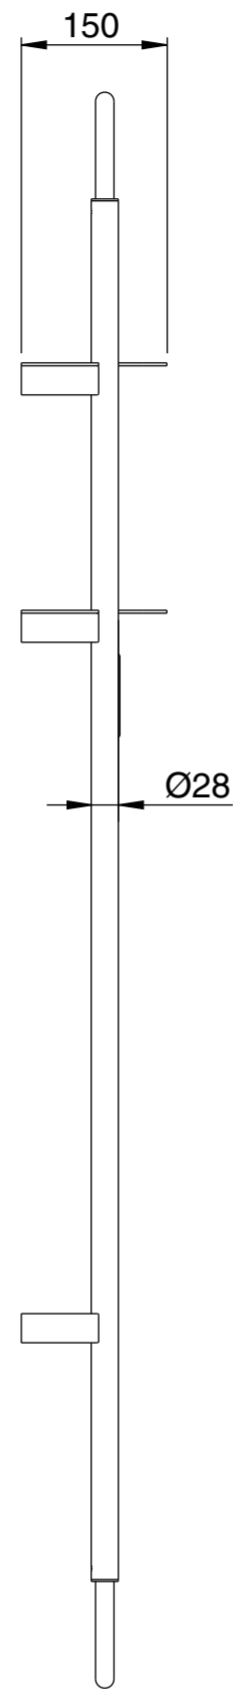

Front View

Side View

Top View

**LUSSO**

Product Name	Celsius Electric Heated Towel Warmer
Product Type	Electric Heated Towel Warmer
Size, mm	475 x 1645 x 150

*All dimensions provided in millimeters.*