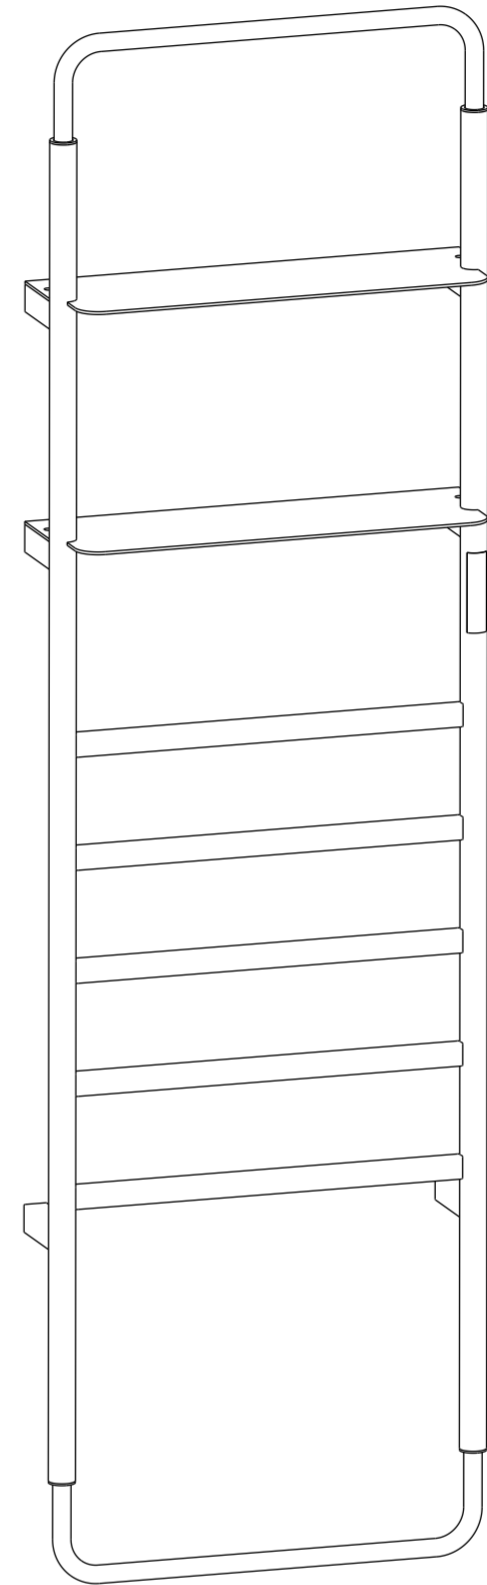

Front View

Side View

Top View

**LUSSO**

Product Name	Celsius Electric Heated Towel Warmer
Product Type	Electric Heated Towel Warmer
Size, mm	475 x 1645 x 150

*All dimensions provided in millimeters.*