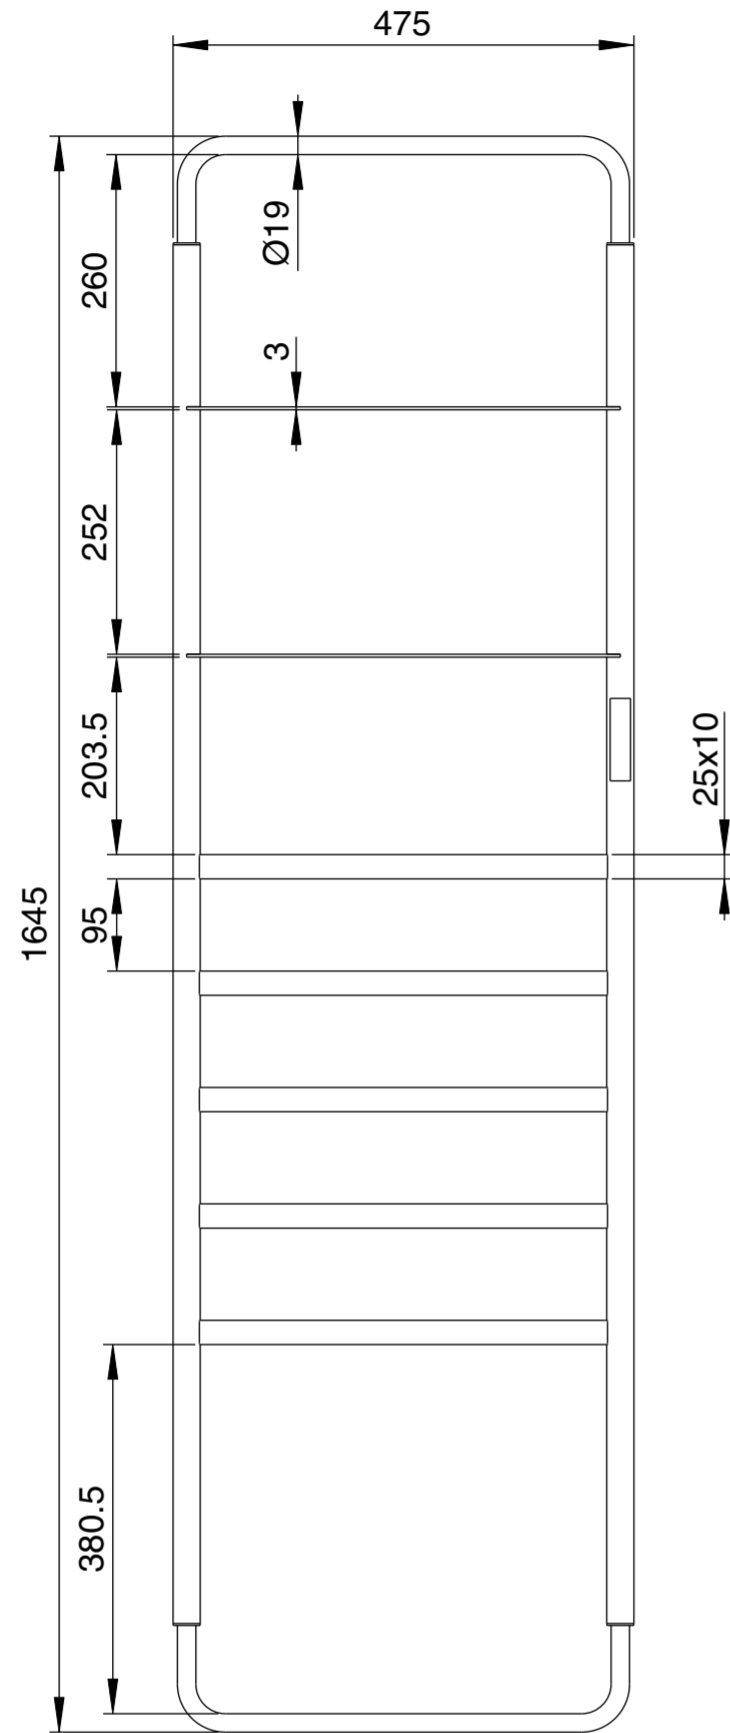

Front View

Side View

Top View

**LUSSO**

Product Name	Celsius Electric Heated Towel Warmer
Product Type	Electric Heated Towel Warmer
Size, mm	475 x 1645 x 150

*All dimensions provided in millimeters.*