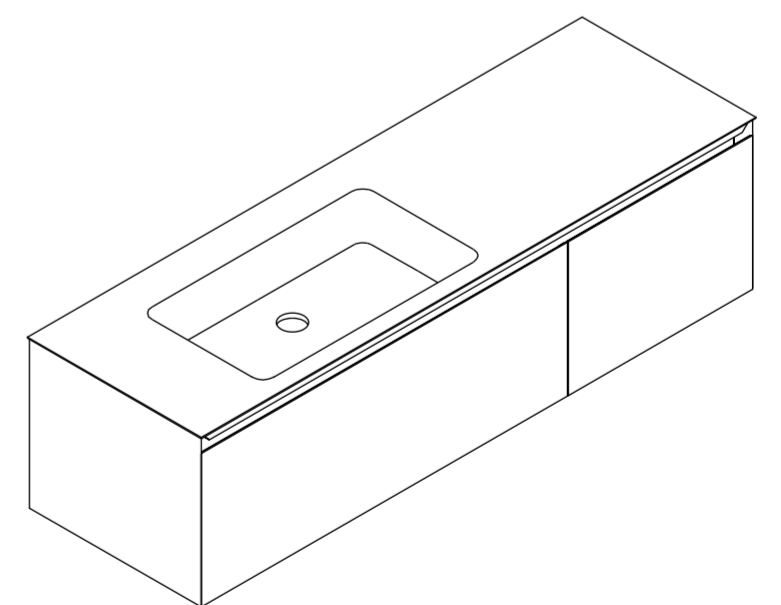

Basin - Front View Section View

Basin - Side View Section View

<b>LUSO</b>	Product Name	Cubik Wood Grain Cabinet 1500
	Size, mm	1500 x 470 x 403

All dimensions provided in millimeters.