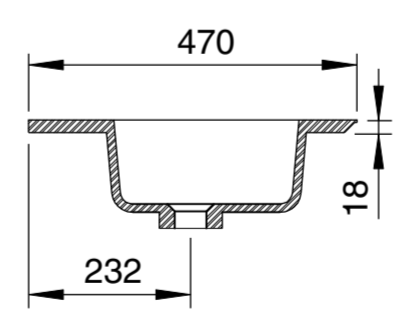

Basin - Front View Section View

Basin - Side View Section View

<b>LUSO</b>	Product Name	Cubik Wood Grain Cabinet 1500
	Size, mm	1500 x 470 x 403

All dimensions provided in millimeters.