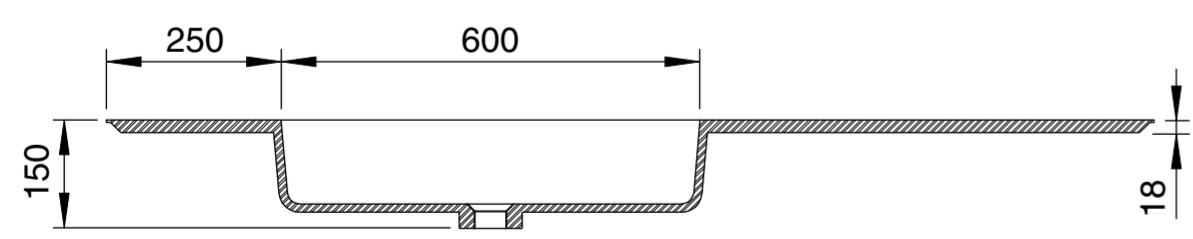

Basin - Front View Section View

Basin - Side View Section View

<b>LUSO</b>	Product Name	Cubik Wood Grain Cabinet 1500
	Size, mm	1500 x 470 x 403

All dimensions provided in millimeters.