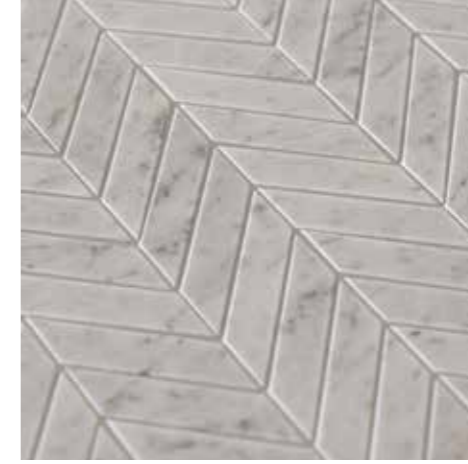

Labello Chevron

Pack Size 0.85m²	Price
Price Per m²	£150.00
Per Pack (10 Tiles)	£127.50