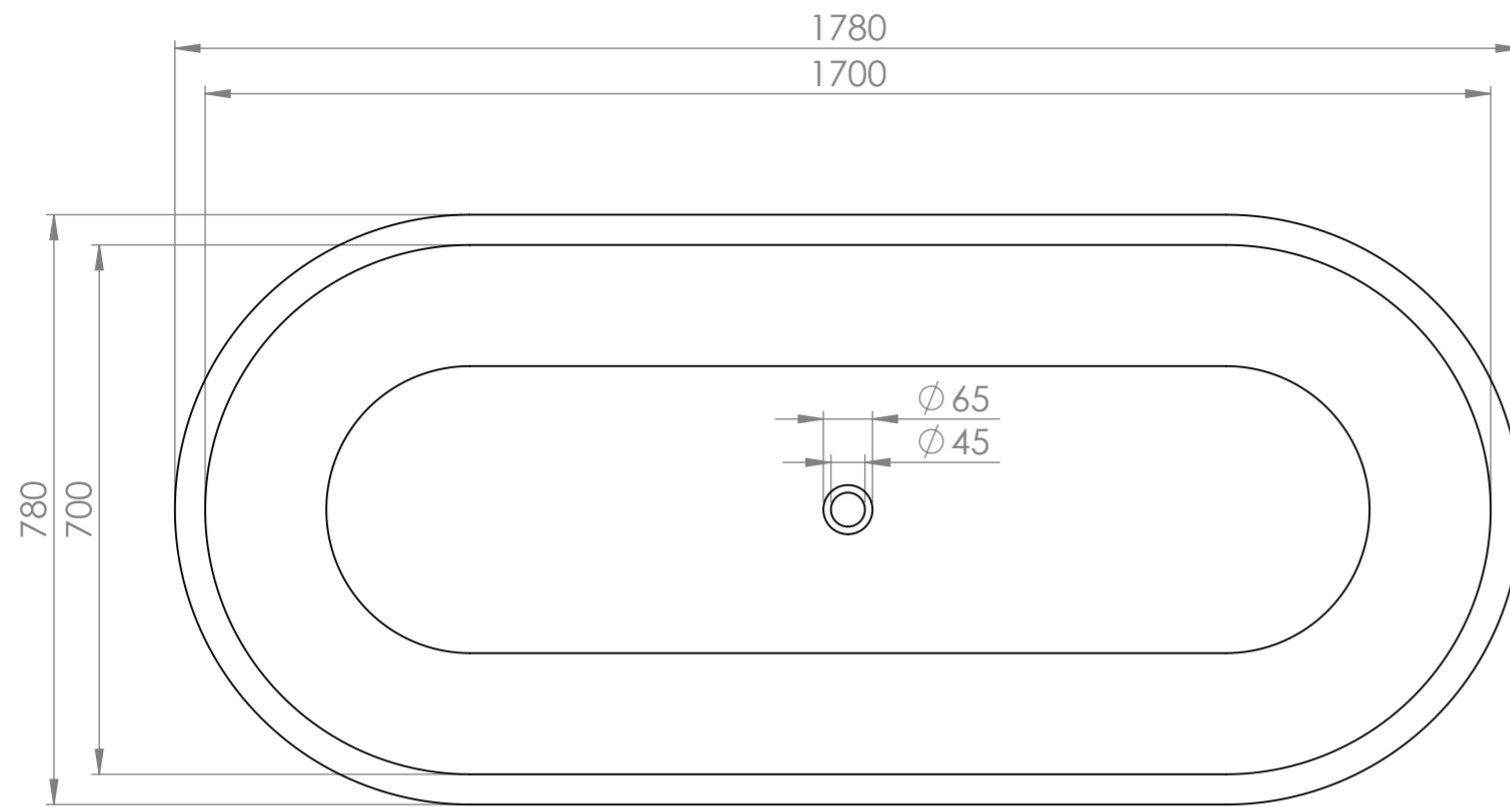

Top View

Front View - Section View

LUSO

Product Name	Designo Bath
Weight, kg	750
Material	Marble
Size, mm	1780 x 780

All dimensions provided in millimeters.