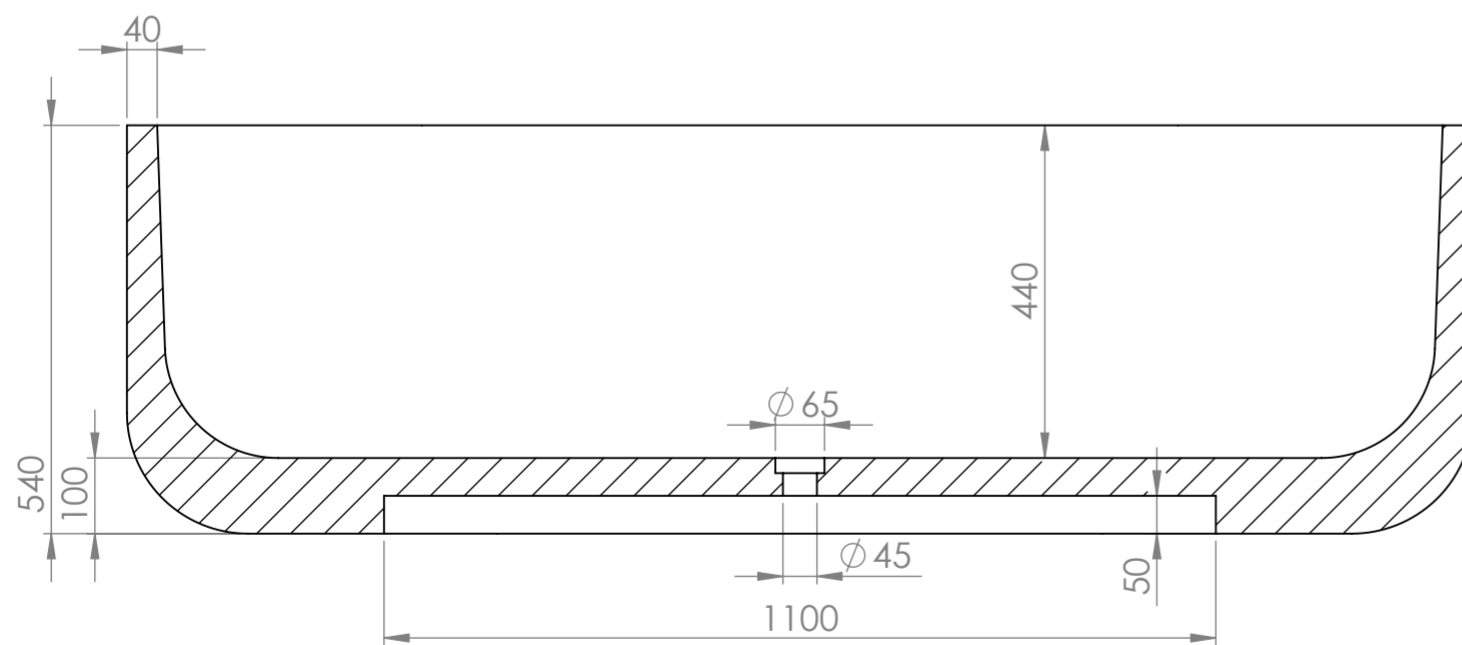

Top View

Front View - Section View

LUSO

Product Name	Designo Bath
Weight, kg	750
Material	Marble
Size, mm	1780 x 780

All dimensions provided in millimeters.