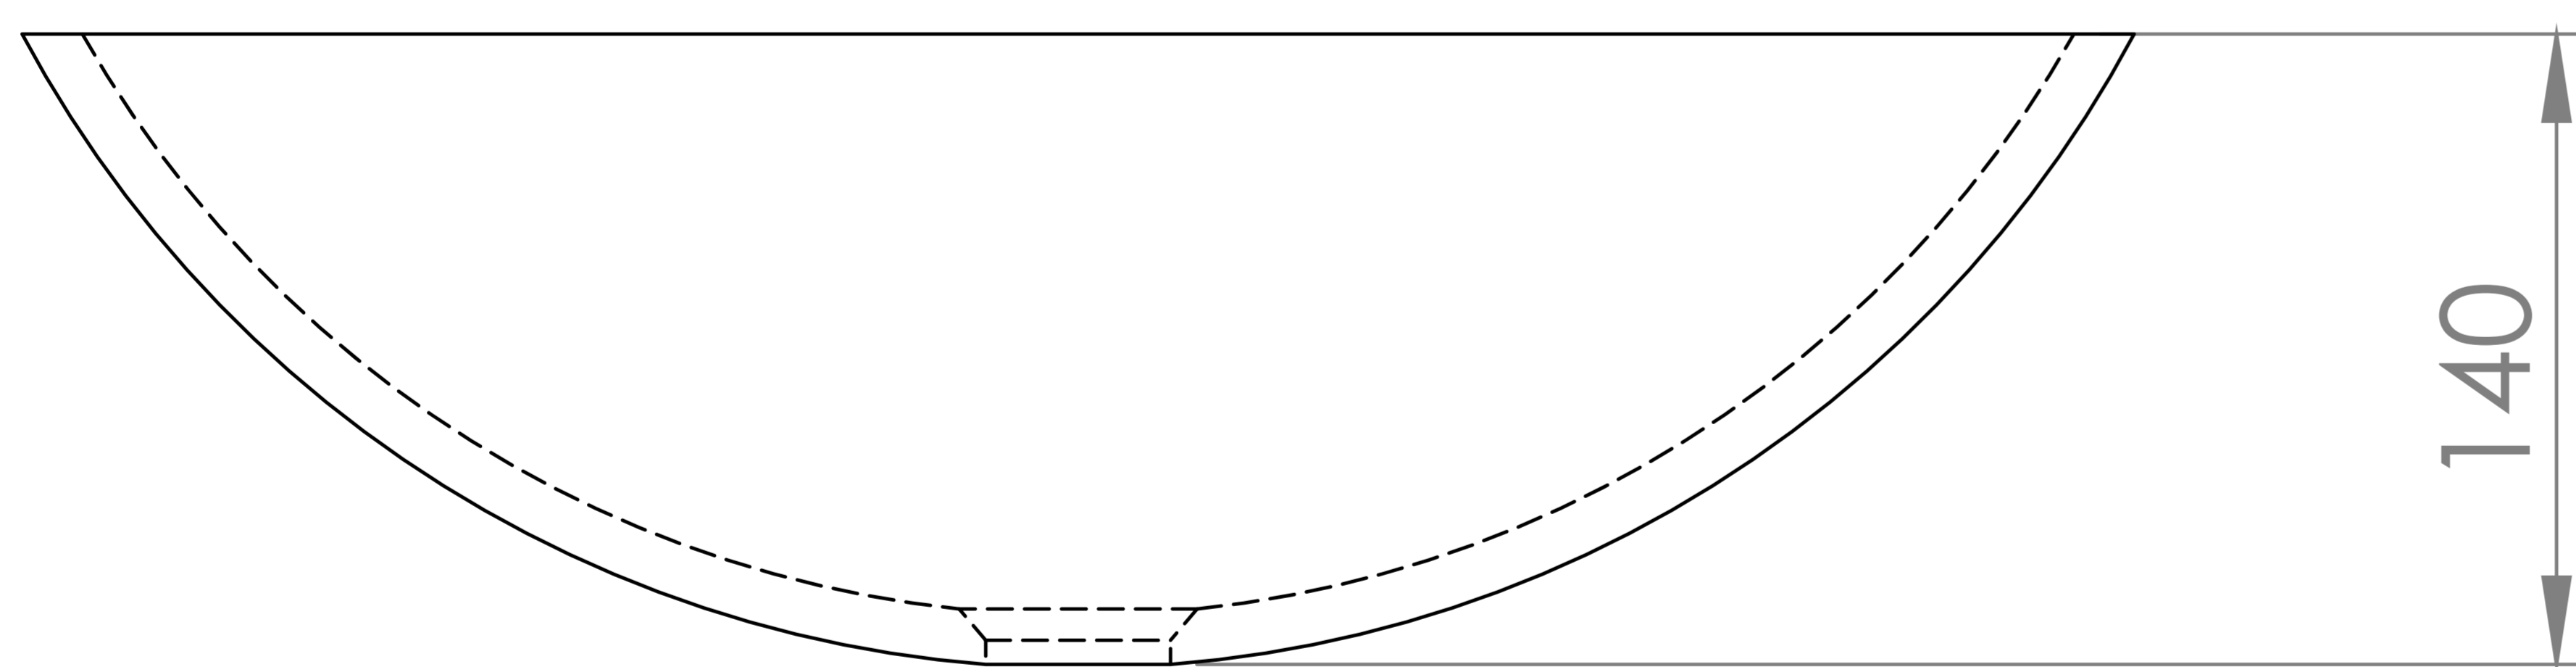

Top View

Side View - Section View

LUSSO

Product Name	Annabel
Material	Marble
Size, mm	400 x 140

All dimensions provided in millimeters.