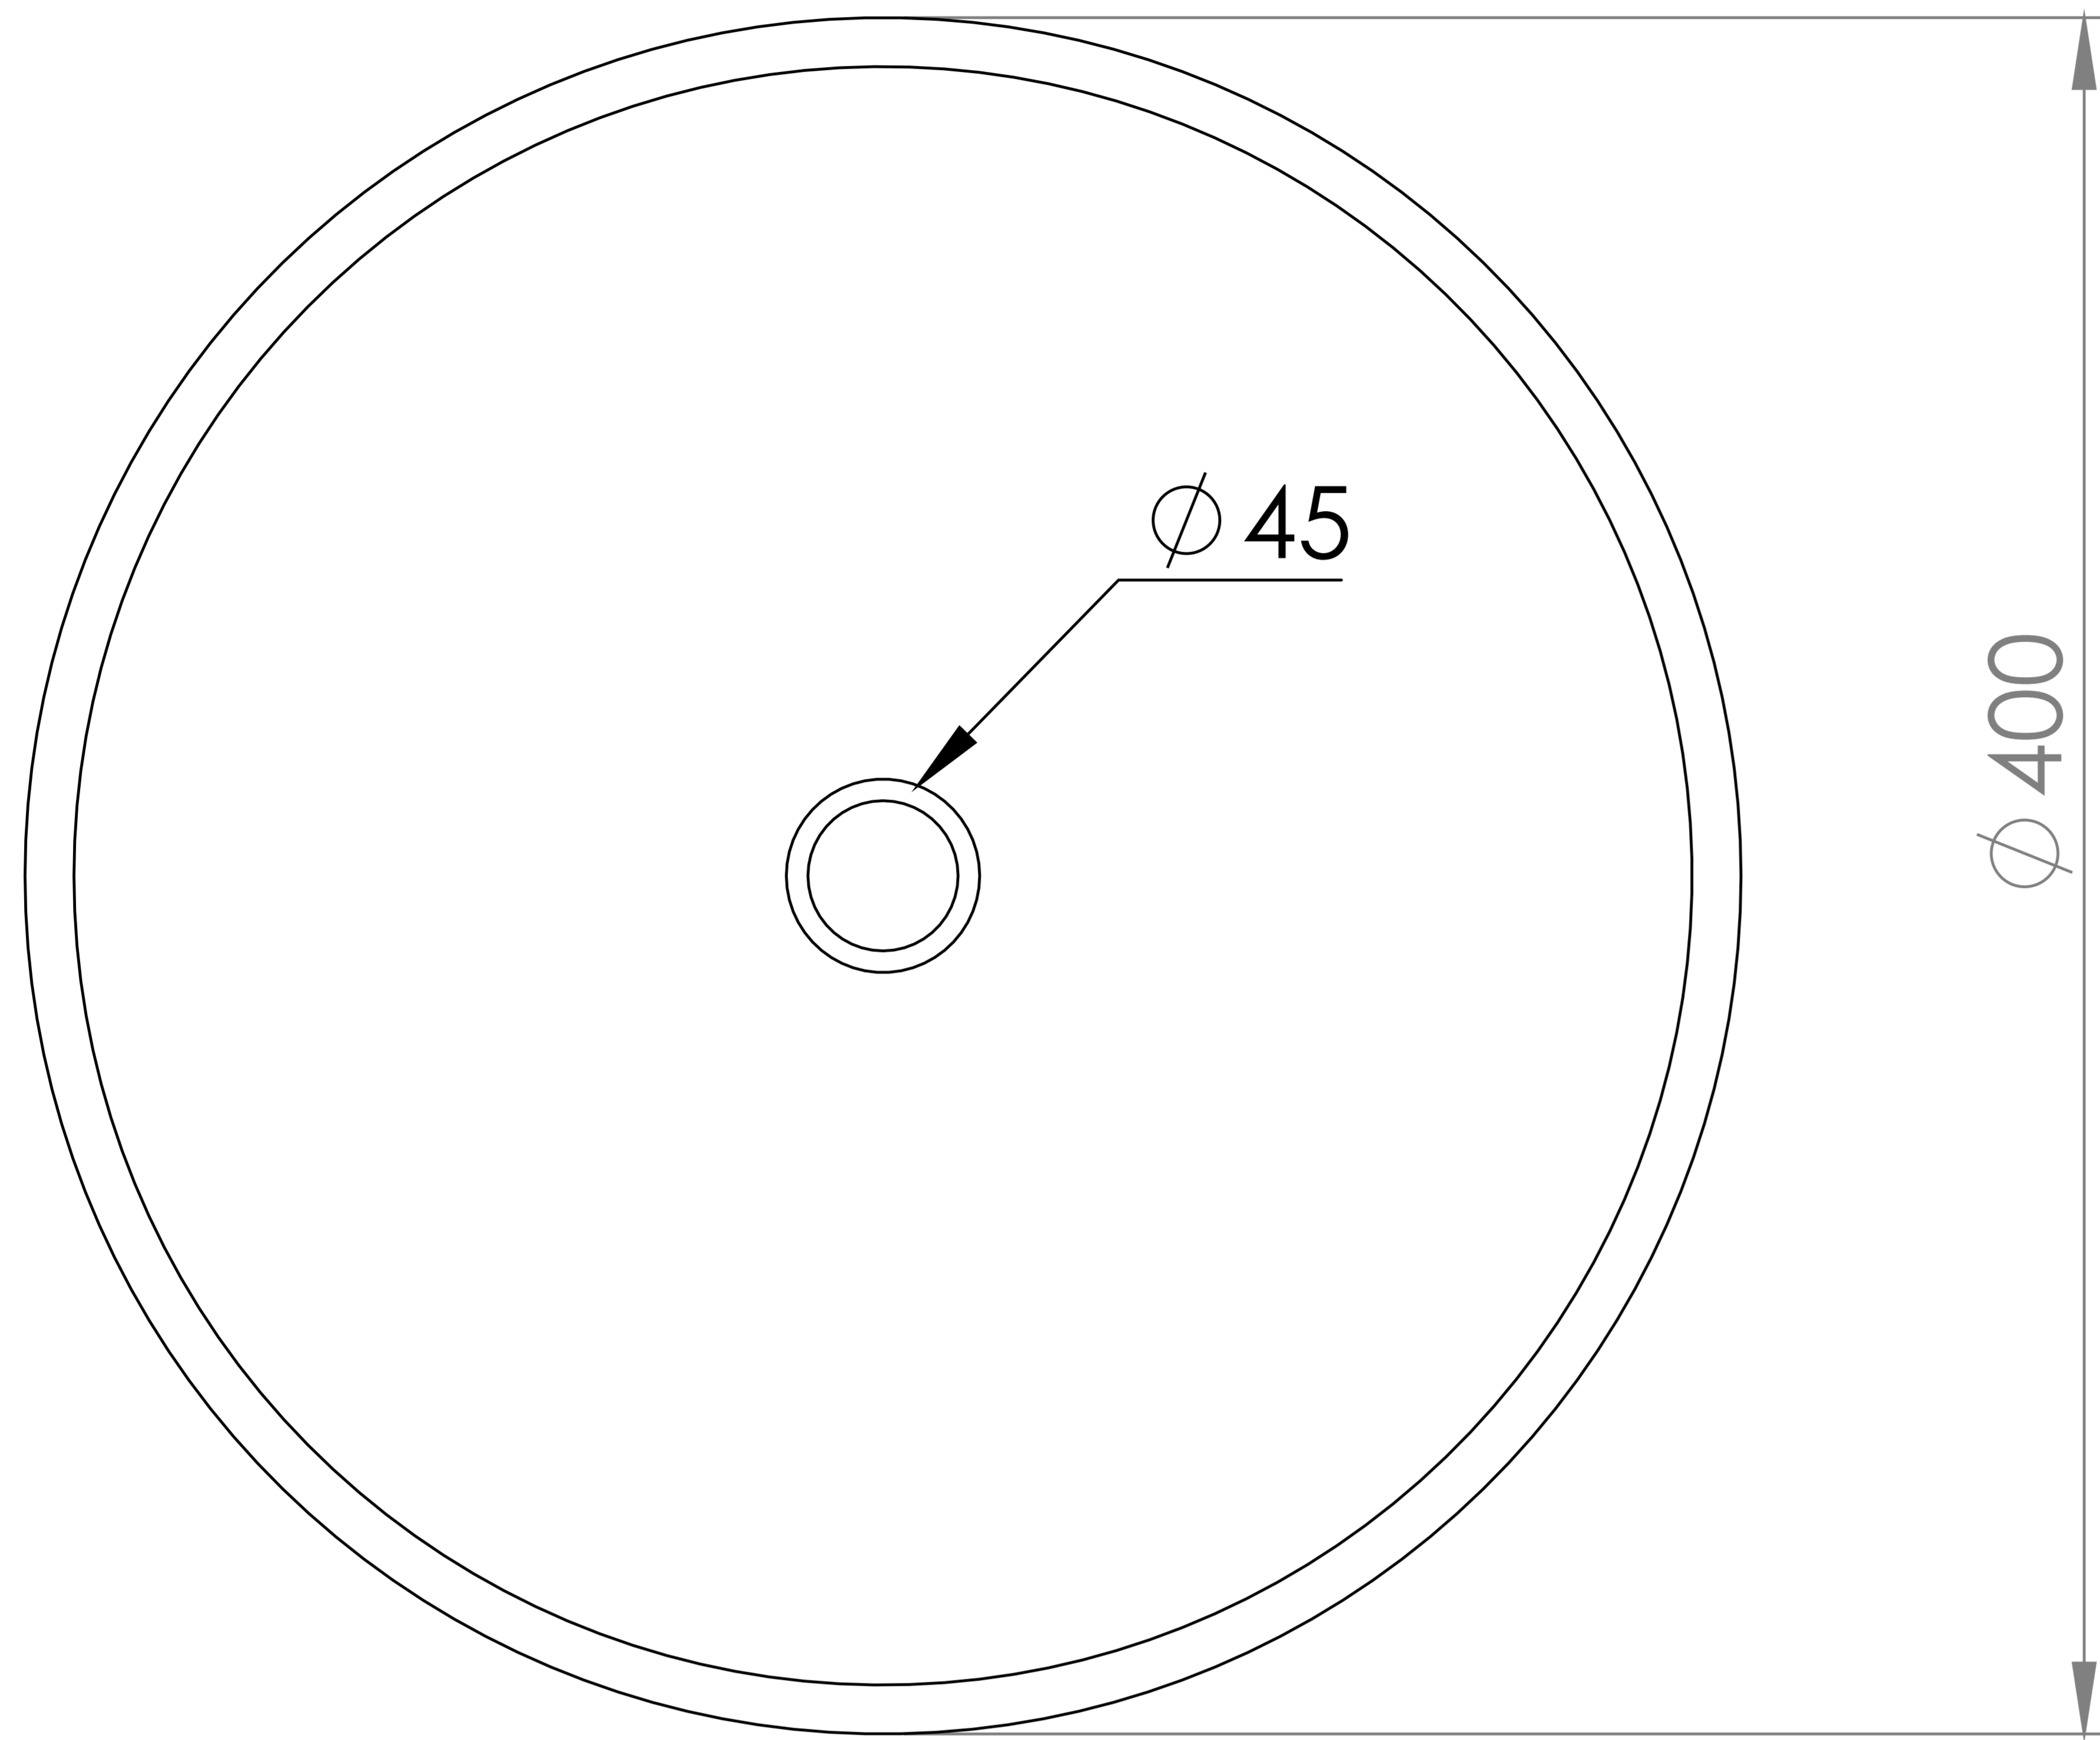

Top View

Side View - Section View

LUSSO

Product Name	Annabel
Material	Marble
Size, mm	400 x 140

All dimensions provided in millimeters.