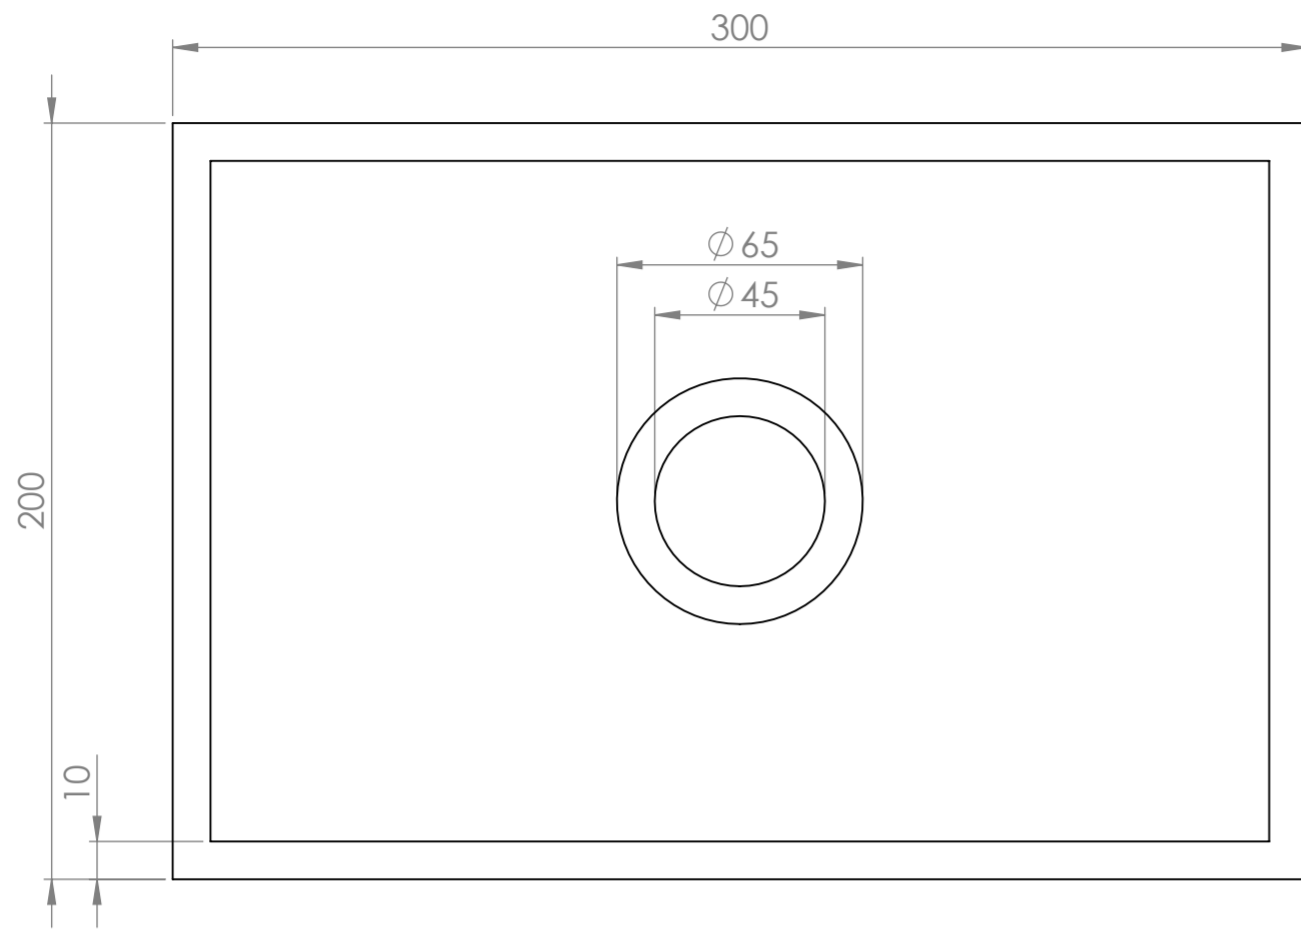

Top View

Front View - Section View

Waste Cover

LUSSO

Product Name	Tucci
Material	Marble
Product Size (mm)	300 x 200 x 200

All dimensions provided in millimeters.