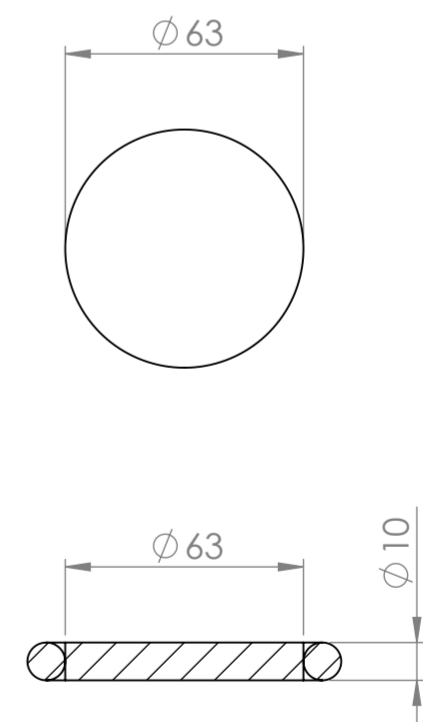

Top View

Front View - Section View

Waste Cover

LUSSO

Product Name	Tucci
Material	Marble
Product Size (mm)	300 x 200 x 200

All dimensions provided in millimeters.