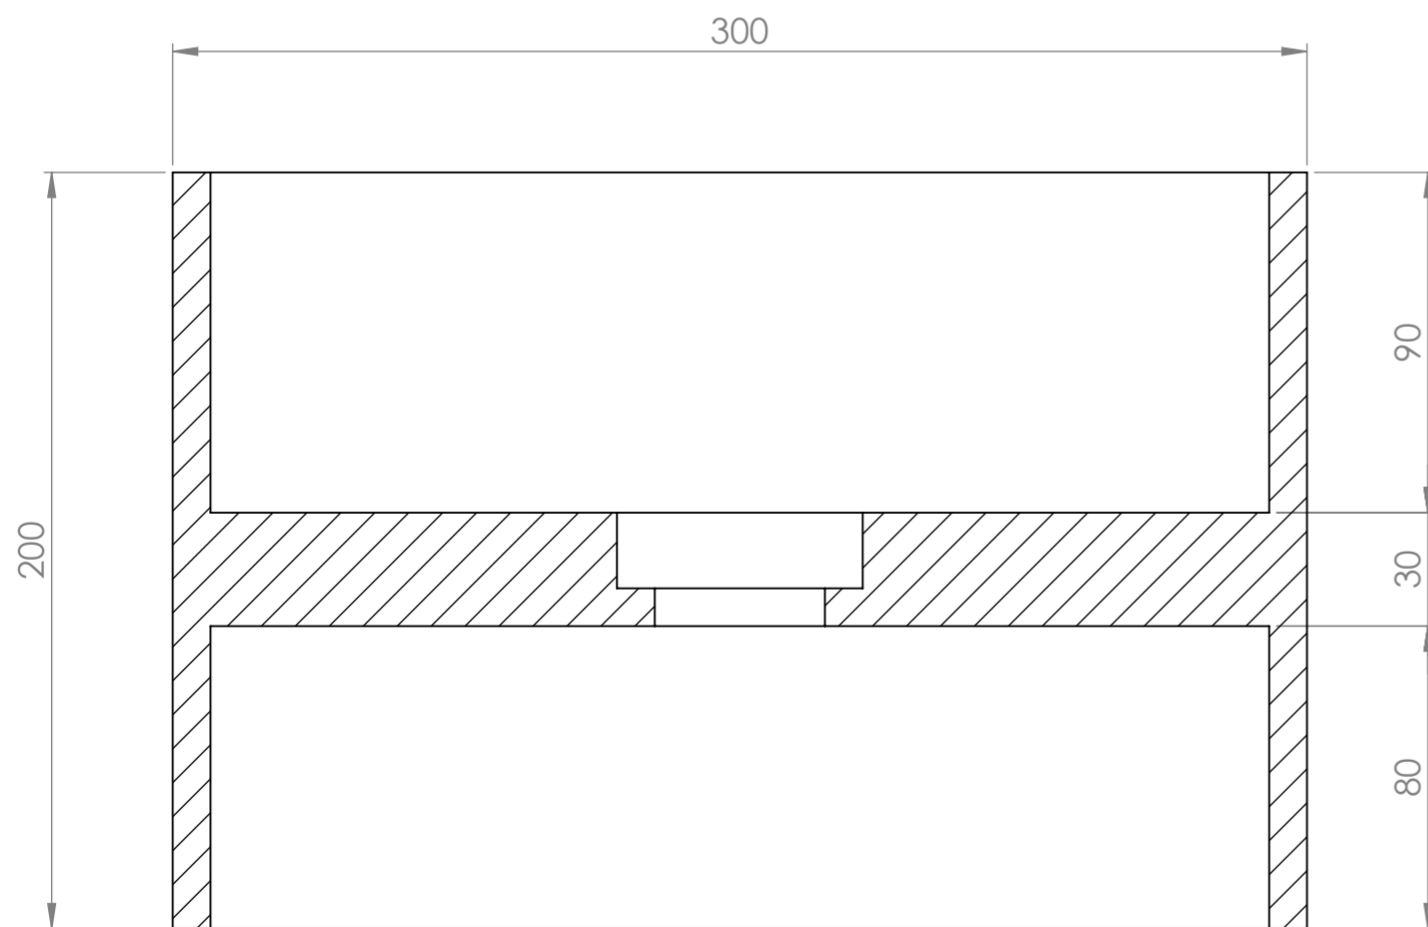

Top View

Front View - Section View

Waste Cover

LUSSO

Product Name	Tucci
Material	Marble
Product Size (mm)	300 x 200 x 200

All dimensions provided in millimeters.