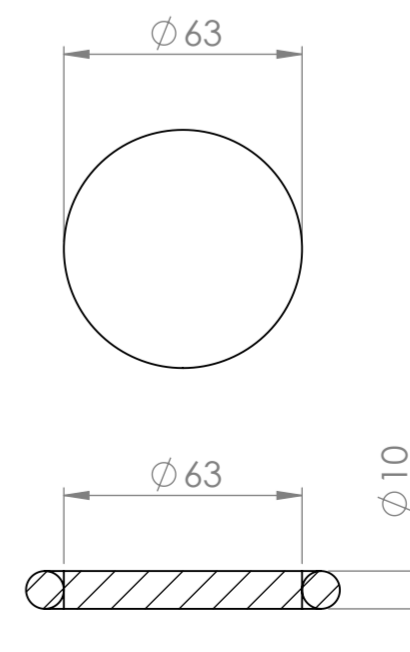

Top View

Back View

Side View - Section View

Waste Cover

LUSSO

Product Name	Via 400
Material	Marble
Product Size (mm)	400 x 300 x 100

All dimensions provided in millimeters.