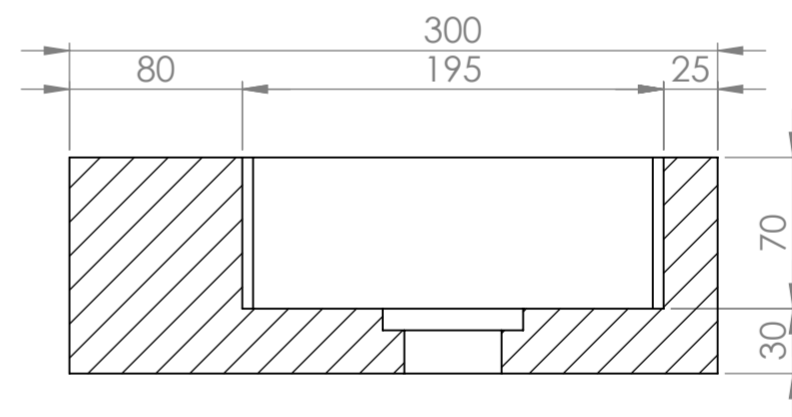

Top View

Back View

Side View - Section View

Waste Cover

LUSSO

Product Name	Via 400
Material	Marble
Product Size (mm)	400 x 300 x 100

All dimensions provided in millimeters.