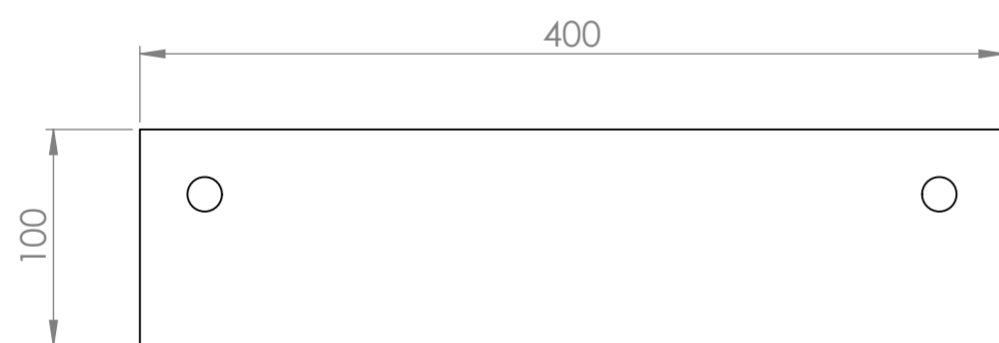

Top View

Back View

Side View - Section View

Waste Cover

LUSSO

Product Name	Via 400
Material	Marble
Product Size (mm)	400 x 300 x 100

All dimensions provided in millimeters.