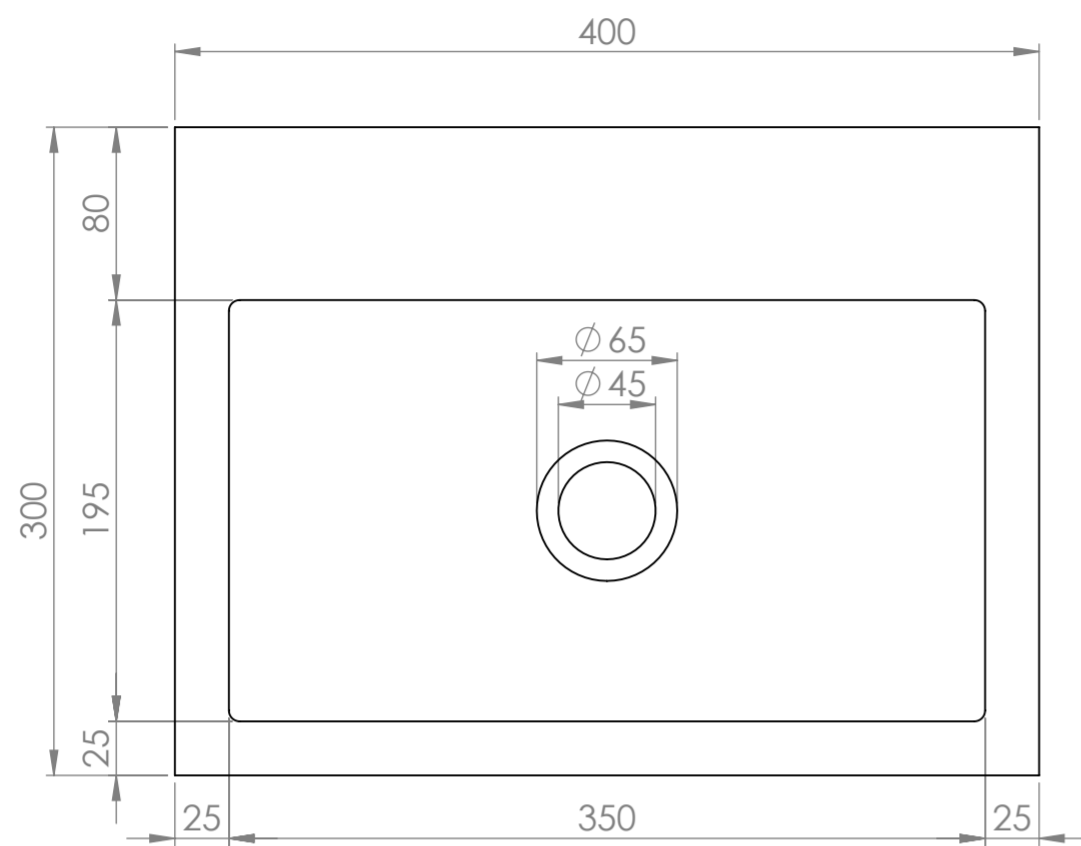

Top View

Back View

Side View - Section View

Waste Cover

LUSSO

Product Name	Via 400
Material	Marble
Product Size (mm)	400 x 300 x 100

All dimensions provided in millimeters.