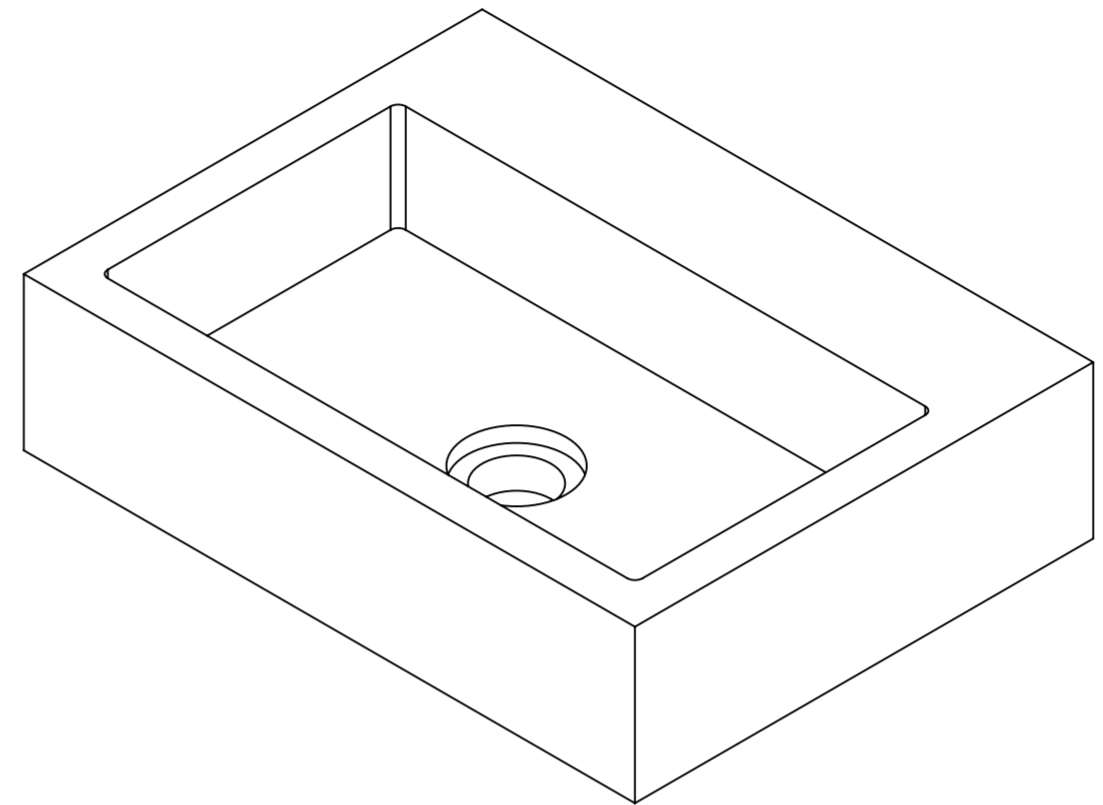

Top View

Back View

Side View - Section View

Waste Cover

LUSSO

Product Name	Via 400
Material	Marble
Product Size (mm)	400 x 300 x 100

All dimensions provided in millimeters.