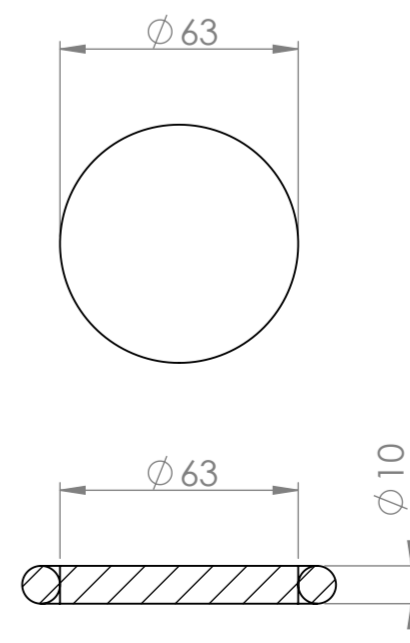

Top View

Back View

Side View - Section View

Waste Cover

LUSO

Product Name	Vasel 300
Material	Marble
Product Size (mm)	300 x 250 x 100

All dimensions provided in millimeters.