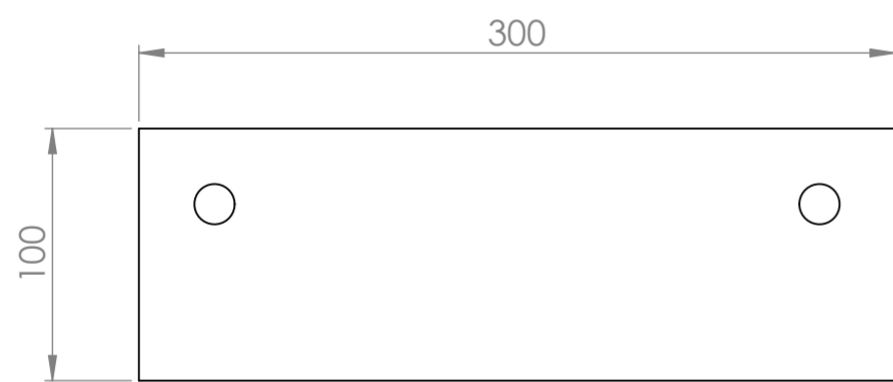

Top View

Back View

Side View - Section View

Waste Cover

LUSO

Product Name	Vasel 300
Material	Marble
Product Size (mm)	300 x 250 x 100

All dimensions provided in millimeters.