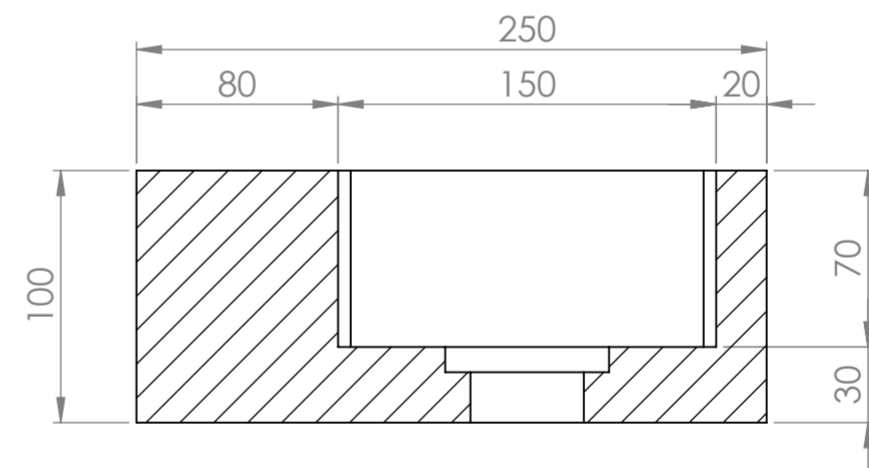

Top View

Back View

Side View - Section View

Waste Cover

LUSO

Product Name	Vasel 300
Material	Marble
Product Size (mm)	300 x 250 x 100

All dimensions provided in millimeters.