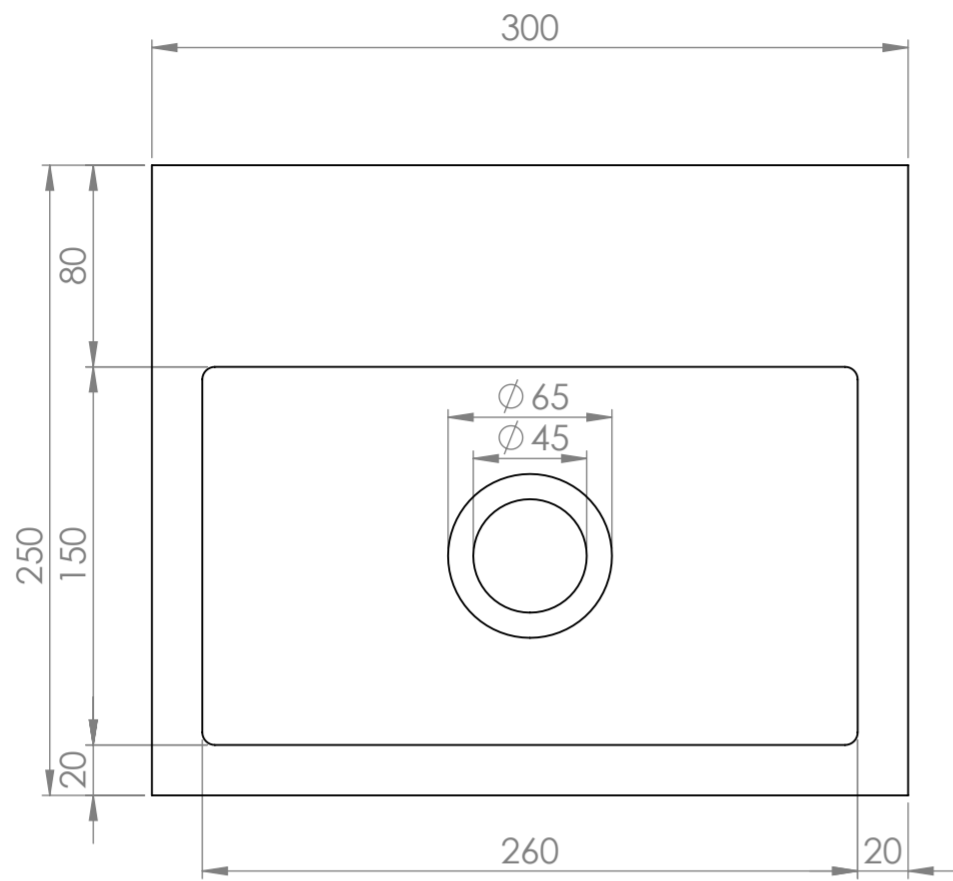

Top View

Back View

Side View - Section View

Waste Cover

LUSO

Product Name	Vasel 300
Material	Marble
Product Size (mm)	300 x 250 x 100

All dimensions provided in millimeters.