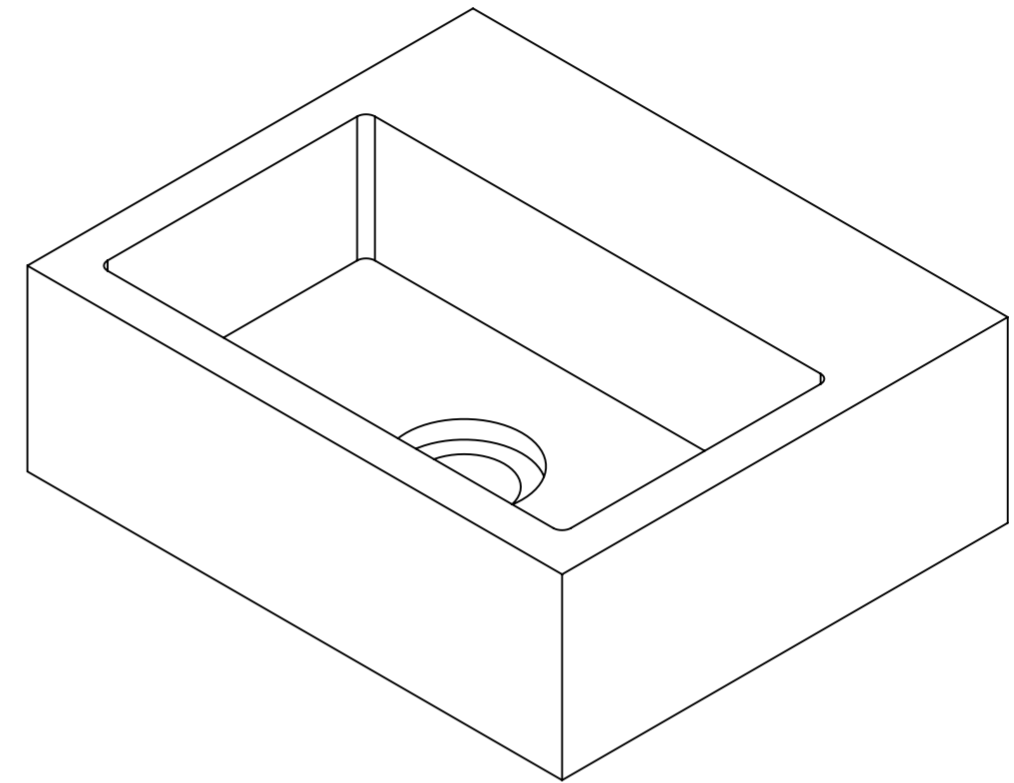

Top View

Back View

Side View - Section View

Waste Cover

LUSO

Product Name	Vasel 300
Material	Marble
Product Size (mm)	300 x 250 x 100

All dimensions provided in millimeters.