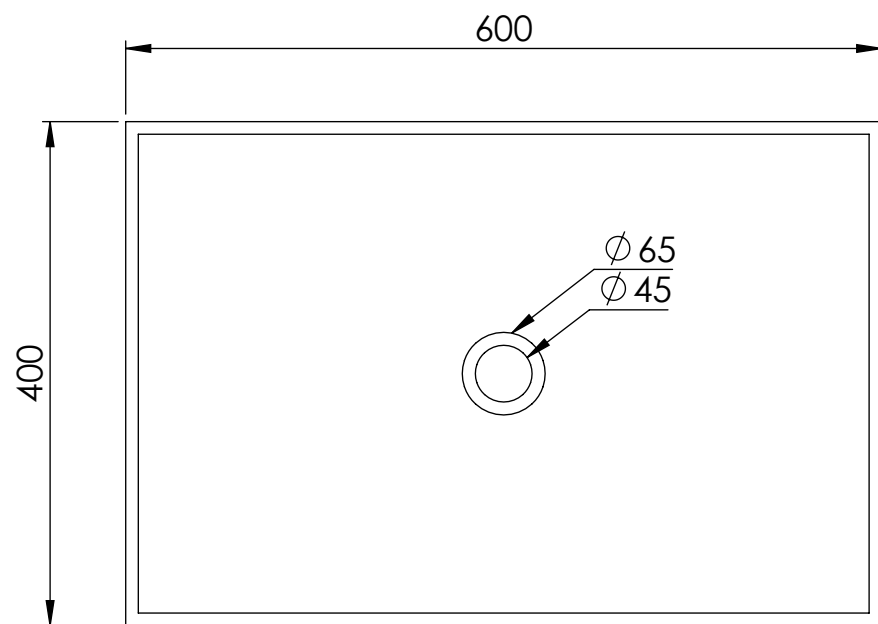

Top View

Waste Fitting

Front View - Section View

Side View - Section View

LUSO

Product Name	Sasso
Material	Marble
Product Size (mm)	600 x 400 x 120

All dimensions provided in millimeters.