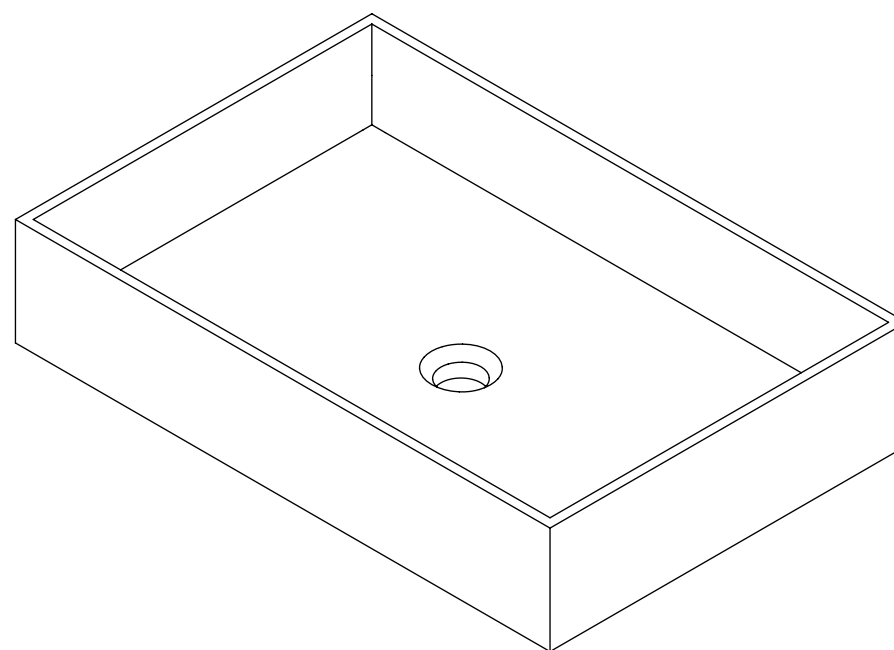

Top View

Waste Fitting

Front View - Section View

Side View - Section View

LUSO

Product Name	Sasso
Material	Marble
Product Size (mm)	600 x 400 x 120

All dimensions provided in millimeters.