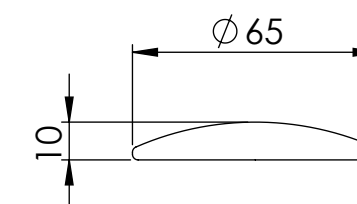

Top View

Waste Fitting

Front View - Section View

Side View - Section View

LUSO

Product Name	Sasso
Material	Marble
Product Size (mm)	600 x 400 x 120

All dimensions provided in millimeters.