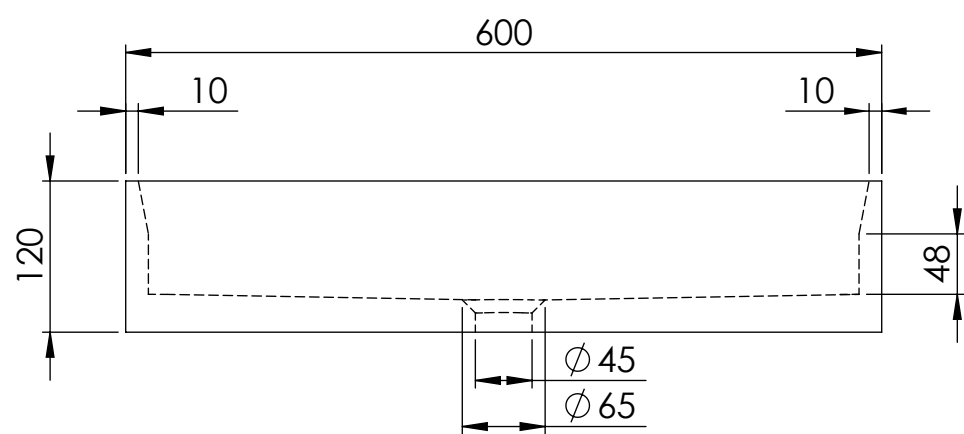

Top View

Waste Fitting

Front View - Section View

Side View - Section View

LUSO

Product Name	Sasso
Material	Marble
Product Size (mm)	600 x 400 x 120

All dimensions provided in millimeters.