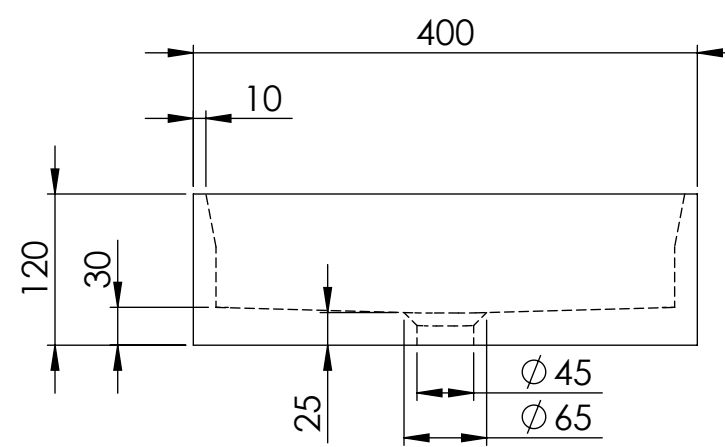

Top View

Waste Fitting

Front View - Section View

Side View - Section View

LUSO

Product Name	Sasso
Material	Marble
Product Size (mm)	600 x 400 x 120

All dimensions provided in millimeters.