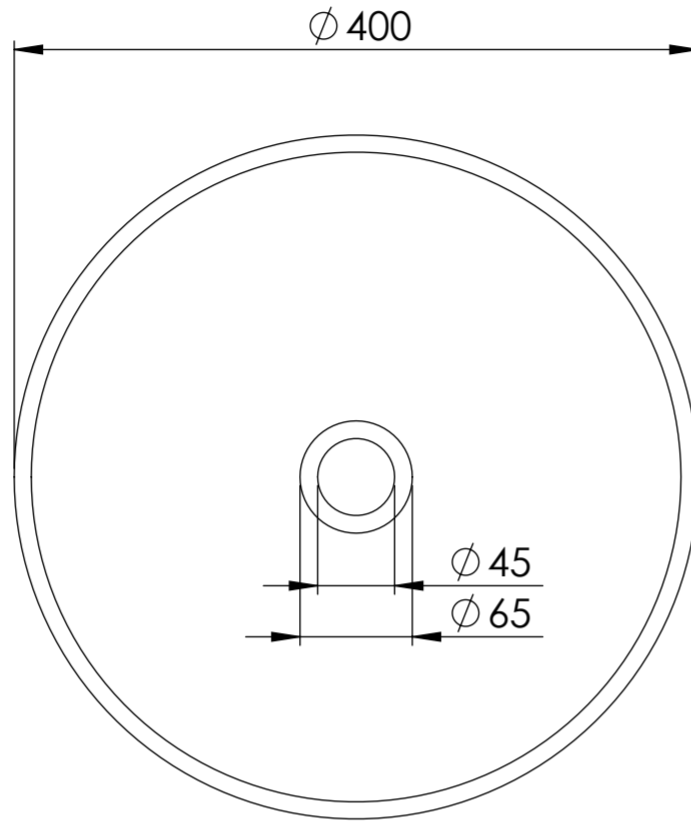

Top View

Waste Fitting

Front View - Section View

LUSO

Product Name	Roma
Material	Marble
Product Size (mm)	400 x 120

All dimensions provided in millimeters.