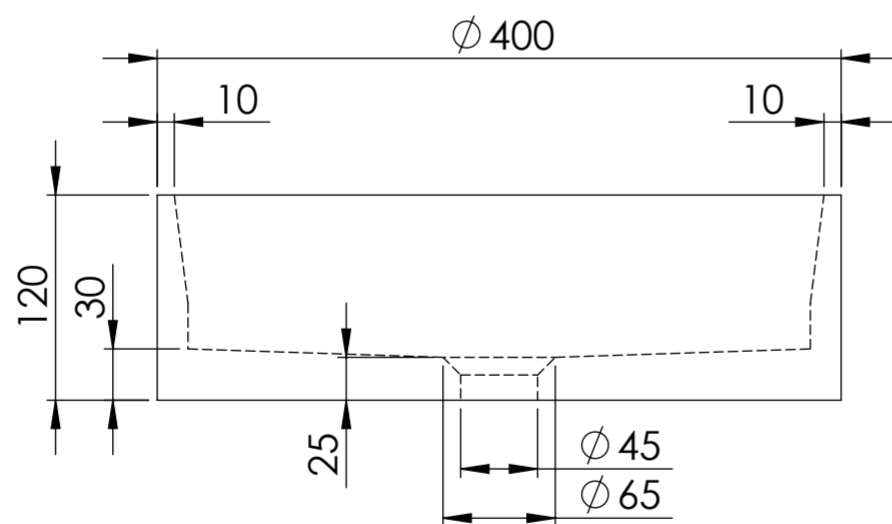

Top View

Waste Fitting

Front View - Section View

LUSO

Product Name	Roma
Material	Marble
Product Size (mm)	400 x 120

All dimensions provided in millimeters.