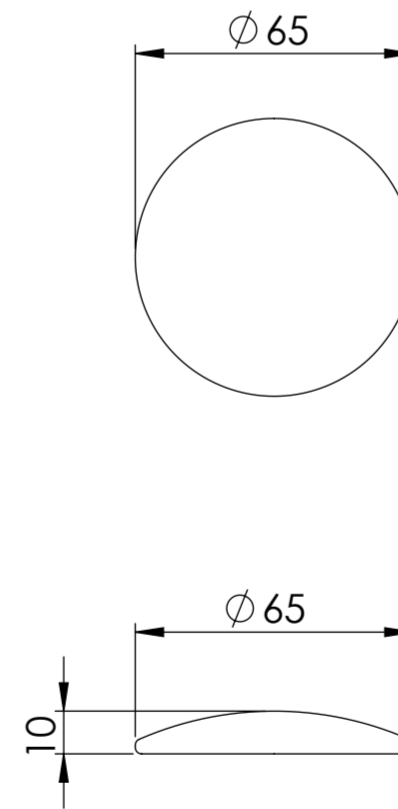

Top View

Waste Fitting

Front View - Section View

LUSO

Product Name	Roma
Material	Marble
Product Size (mm)	400 x 120

All dimensions provided in millimeters.