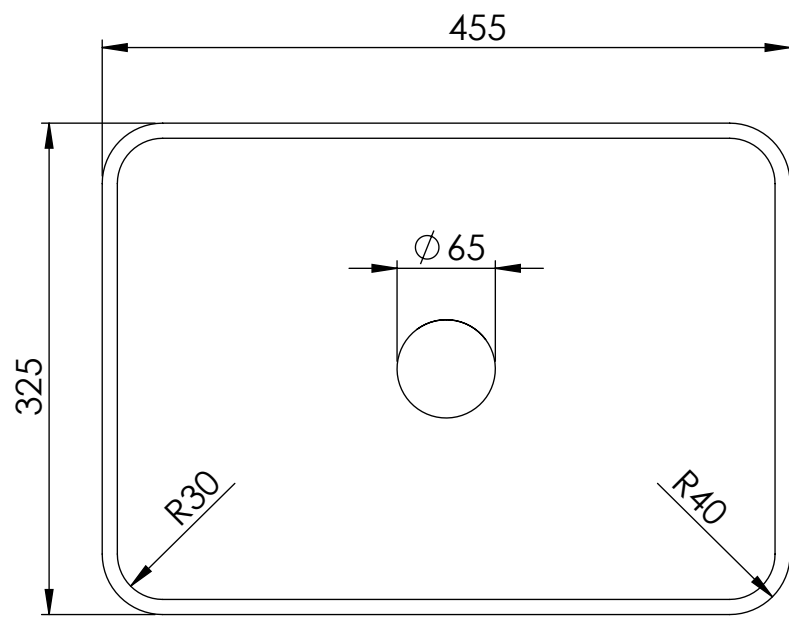

Top View

Waste Fitting

Front View - Section View

Side View

LUSO

Product Name	Kudos
Material	Marble
Product Size (mm)	455 x 325 x 130

All dimensions provided in millimeters.