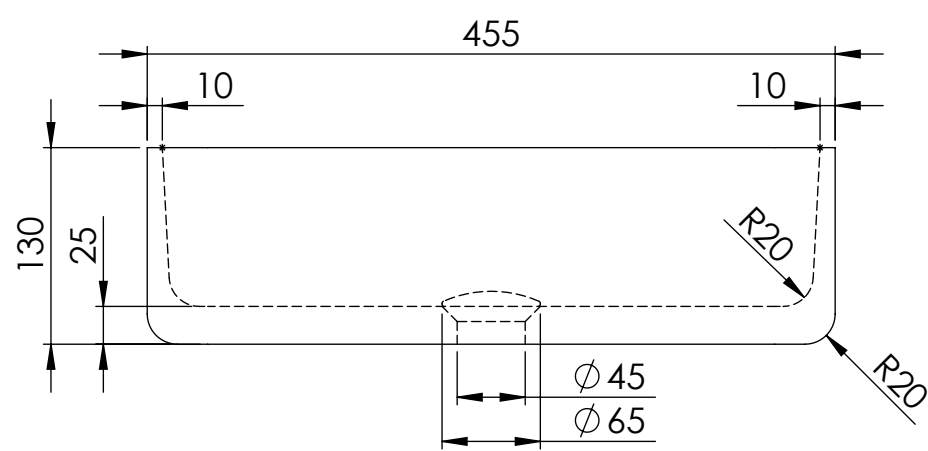

Top View

Waste Fitting

Front View - Section View

Side View

LUSO

Product Name	Kudos
Material	Marble
Product Size (mm)	455 x 325 x 130

All dimensions provided in millimeters.