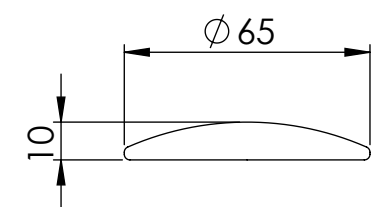

Top View

Waste Fitting

Front View - Section View

Side View

LUSO

Product Name	Kudos
Material	Marble
Product Size (mm)	455 x 325 x 130

All dimensions provided in millimeters.