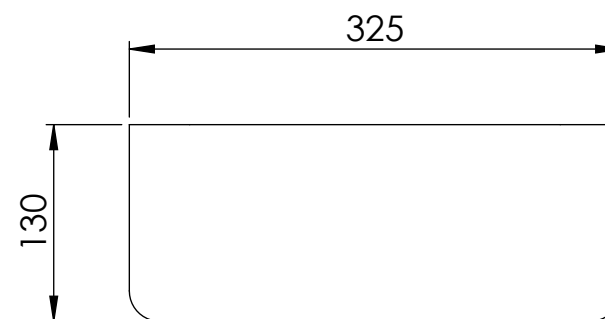

Top View

Waste Fitting

Front View - Section View

Side View

LUSO

Product Name	Kudos
Material	Marble
Product Size (mm)	455 x 325 x 130

All dimensions provided in millimeters.