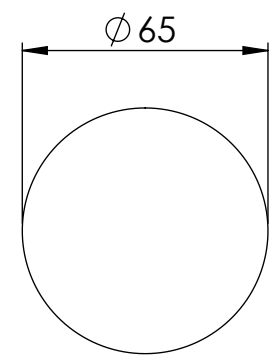

Top View

Waste Fitting

Front View - Section View

Side View

LUSO

Product Name	Kudos
Material	Marble
Product Size (mm)	455 x 325 x 130

All dimensions provided in millimeters.