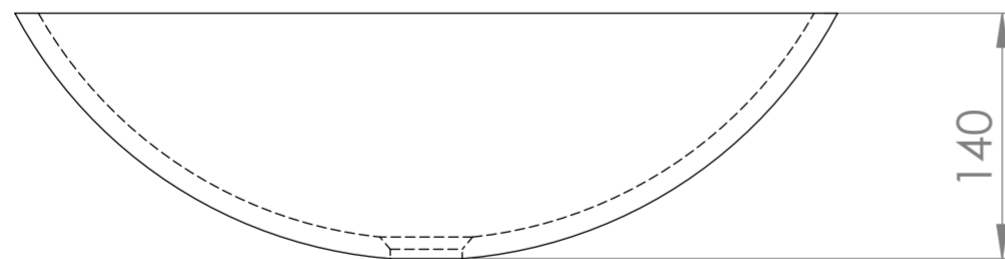

Top View

Waste Fitting

Side View - Section View

LUSO

Product Name	Italia
Material	Marble
Product Size (mm)	400 x 140

All dimensions provided in millimeters.