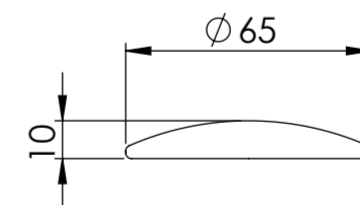

Top View

Waste Fitting

Side View - Section View

LUSO

Product Name	Italia
Material	Marble
Product Size (mm)	400 x 140

All dimensions provided in millimeters.