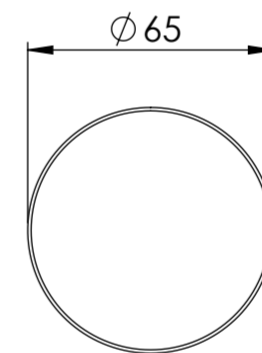

Top View

Waste Fitting

Side View - Section View

LUSO

Product Name	Italia
Material	Marble
Product Size (mm)	400 x 140

All dimensions provided in millimeters.