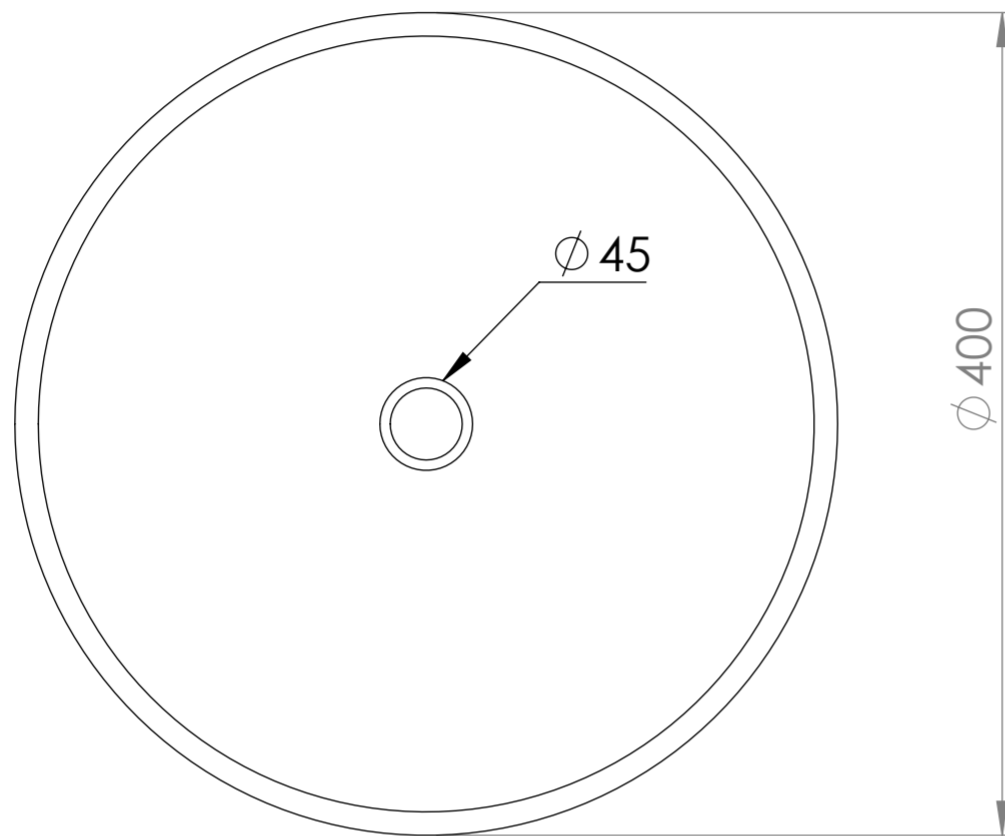

Top View

Waste Fitting

Side View - Section View

LUSO

Product Name	Italia
Material	Marble
Product Size (mm)	400 x 140

All dimensions provided in millimeters.